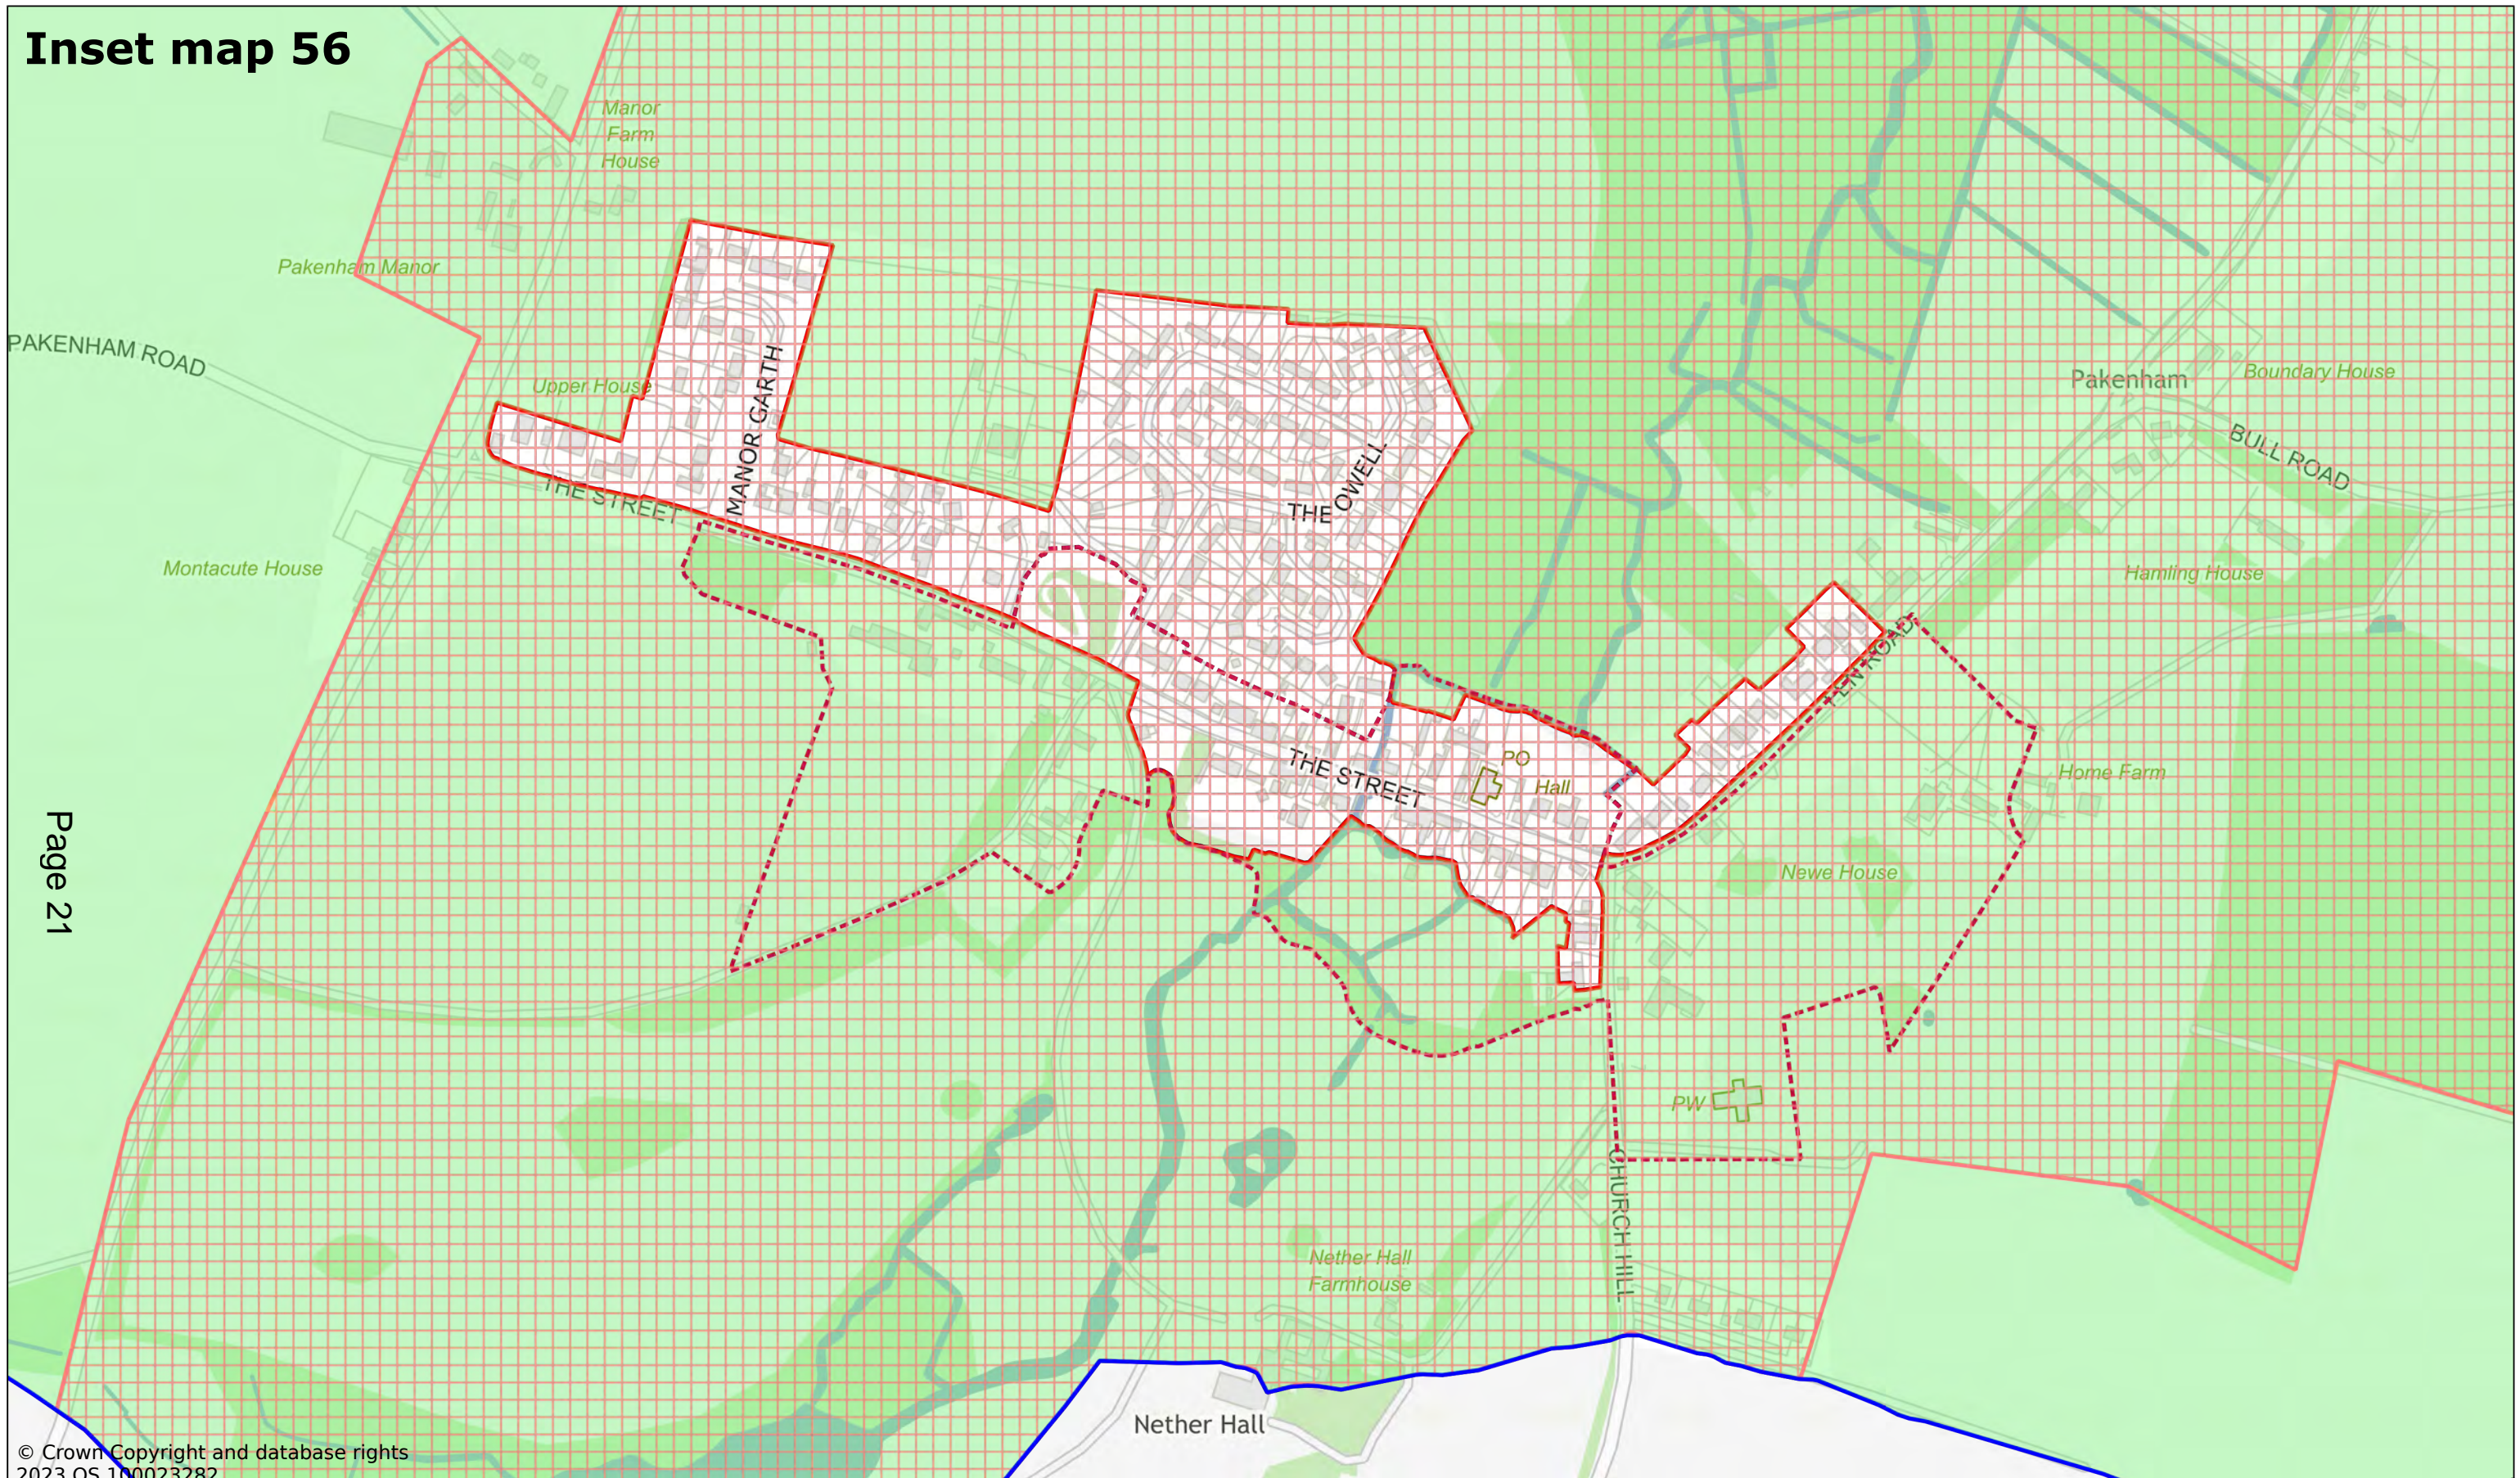

Inset map 56

Page 21

© Crown Copyright and database rights 2023 OS 100023282

Pakenham

Scale: 1:4000

Printed on 2023-11-23 10:47:07
by kcooper@SEBC_DOMAIN

© Crown Copyright and database rights 2023 OS 100023282.

West Suffolk House
Western Way
Bury St Edmunds
IP33 3YU
01284 763233
www.westsuffolk.gov.uk