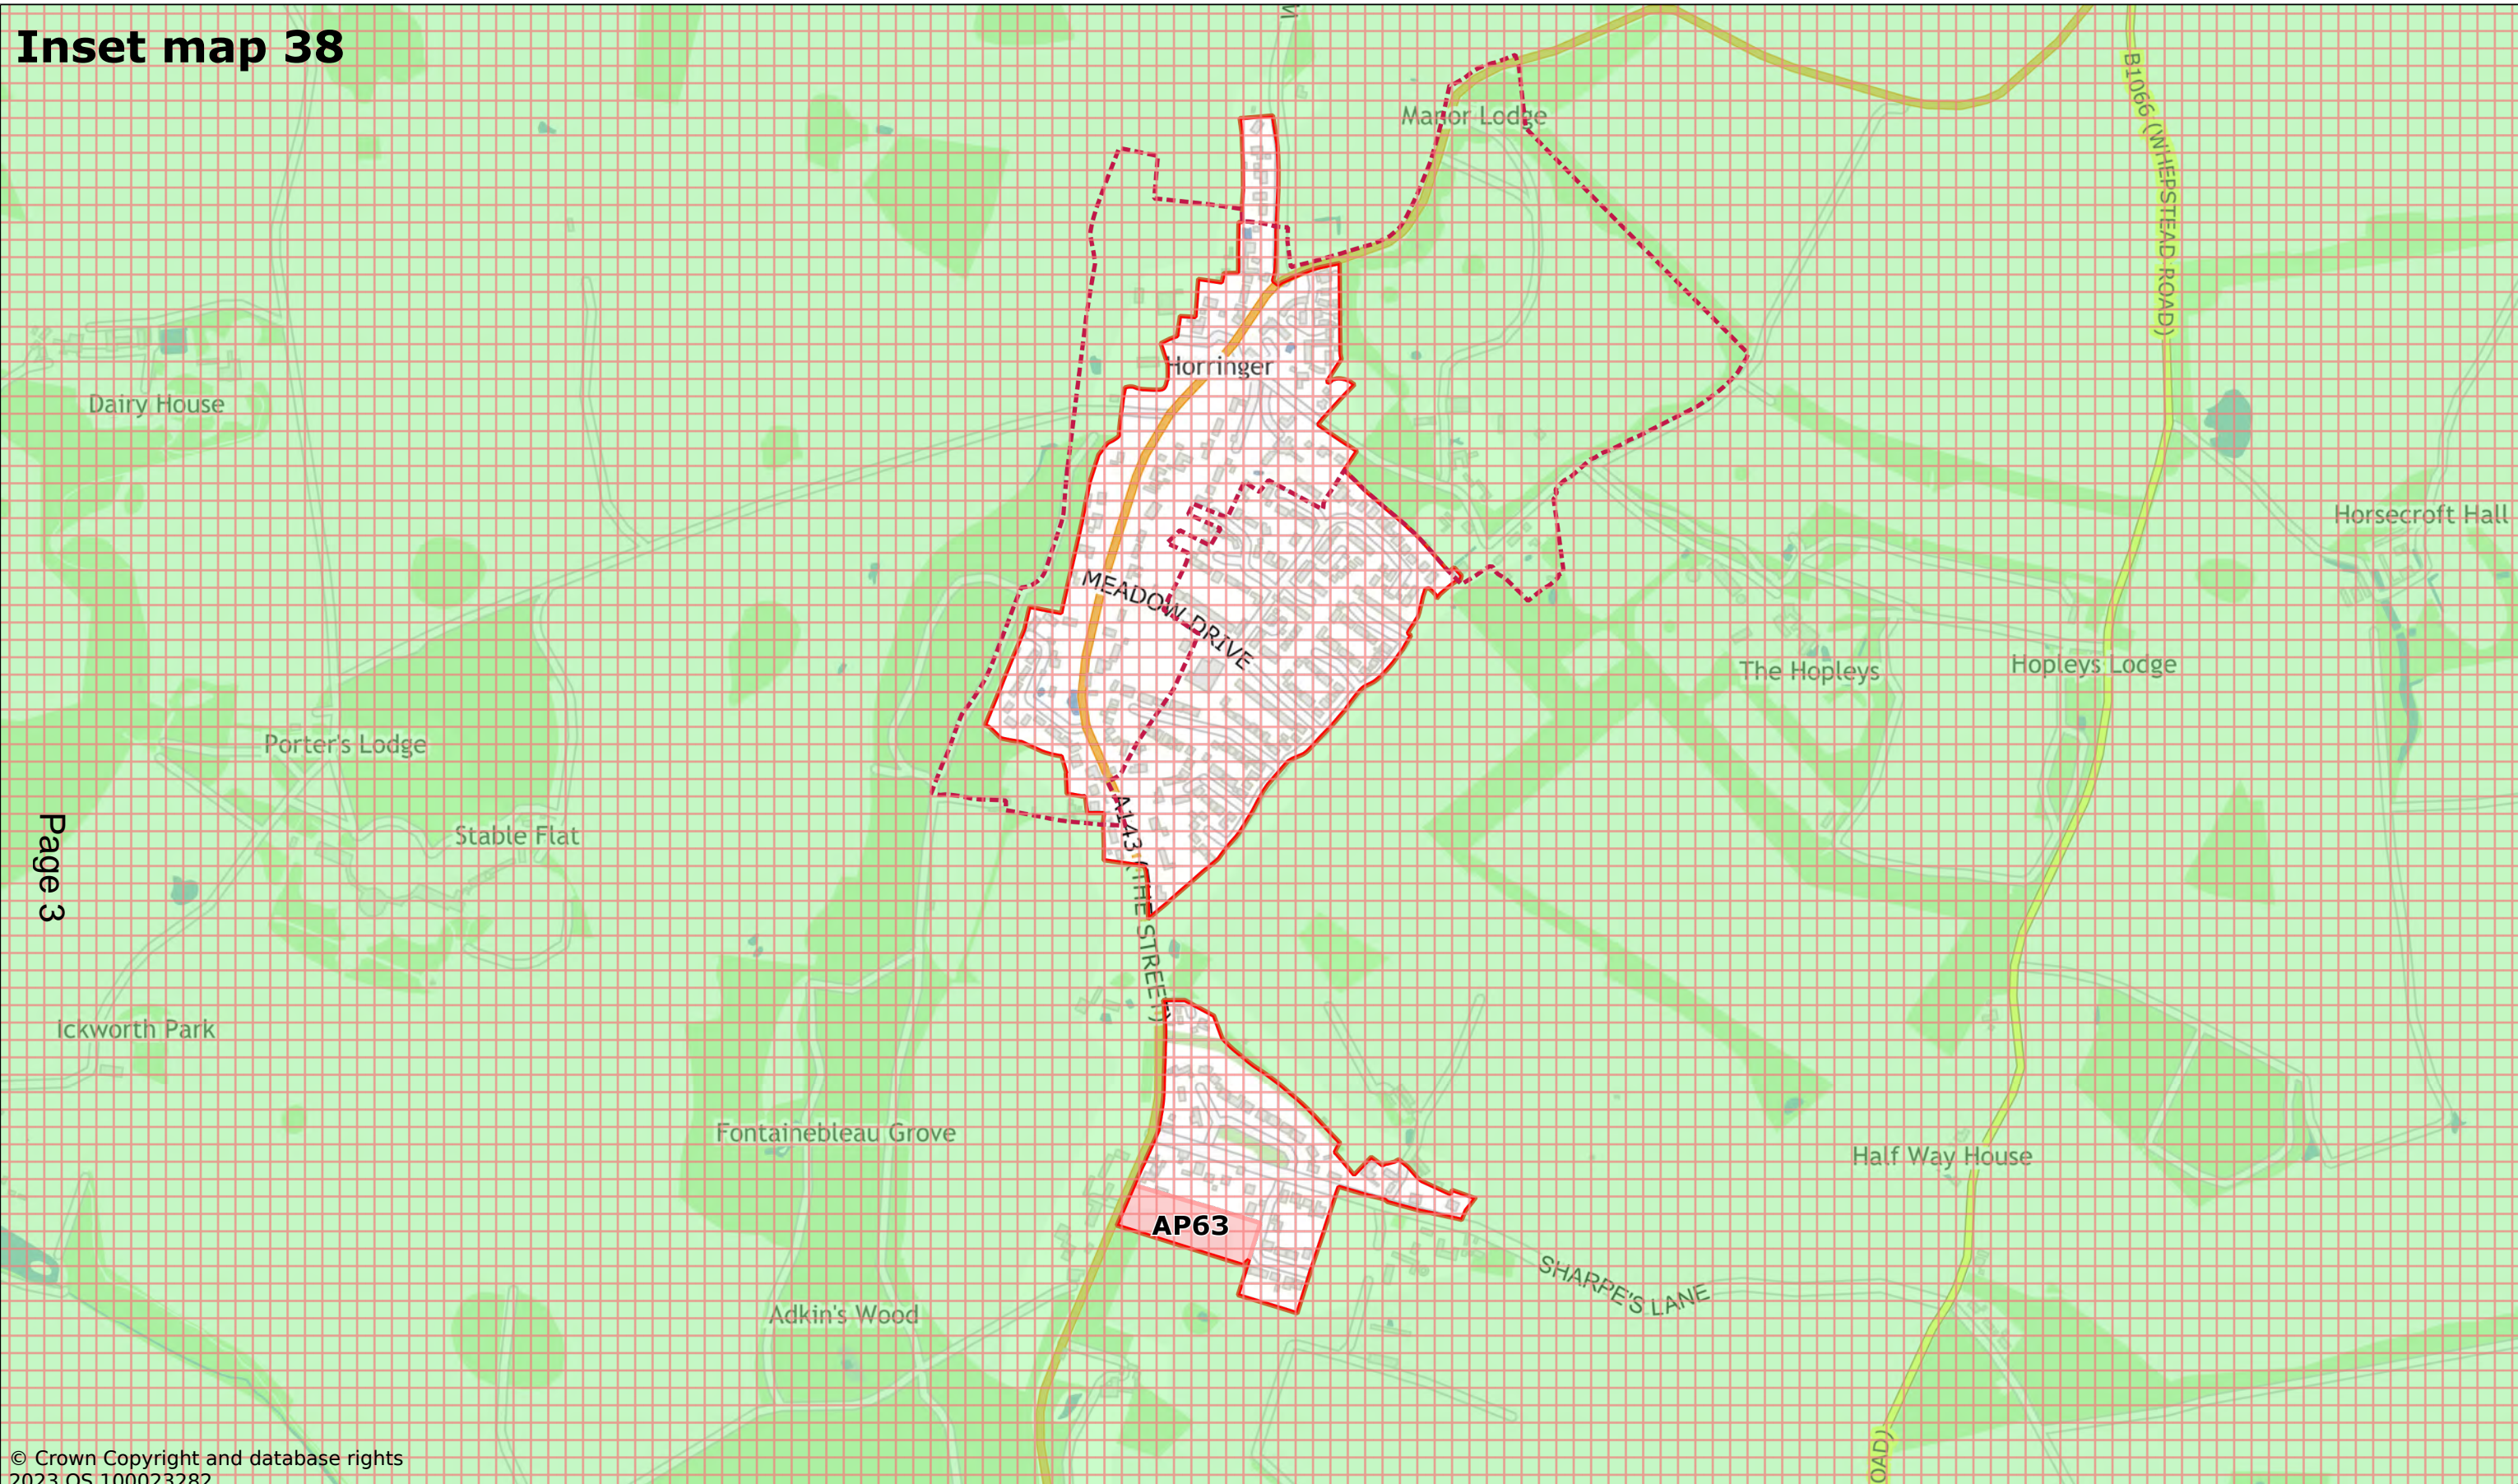

Inset map 38

Page 3

© Crown Copyright and database rights
2023 OS 100023282

Horringer

Scale: 1:8000

Printed on 2023-11-22 17:14:06

by kcooper@SEBC_DOMAIN

© Crown Copyright and database rights 2023 OS 100023282.

West Suffolk House
Western Way
Bury St Edmunds
IP33 3YU
01284 763233
www.westsuffolk.gov.uk