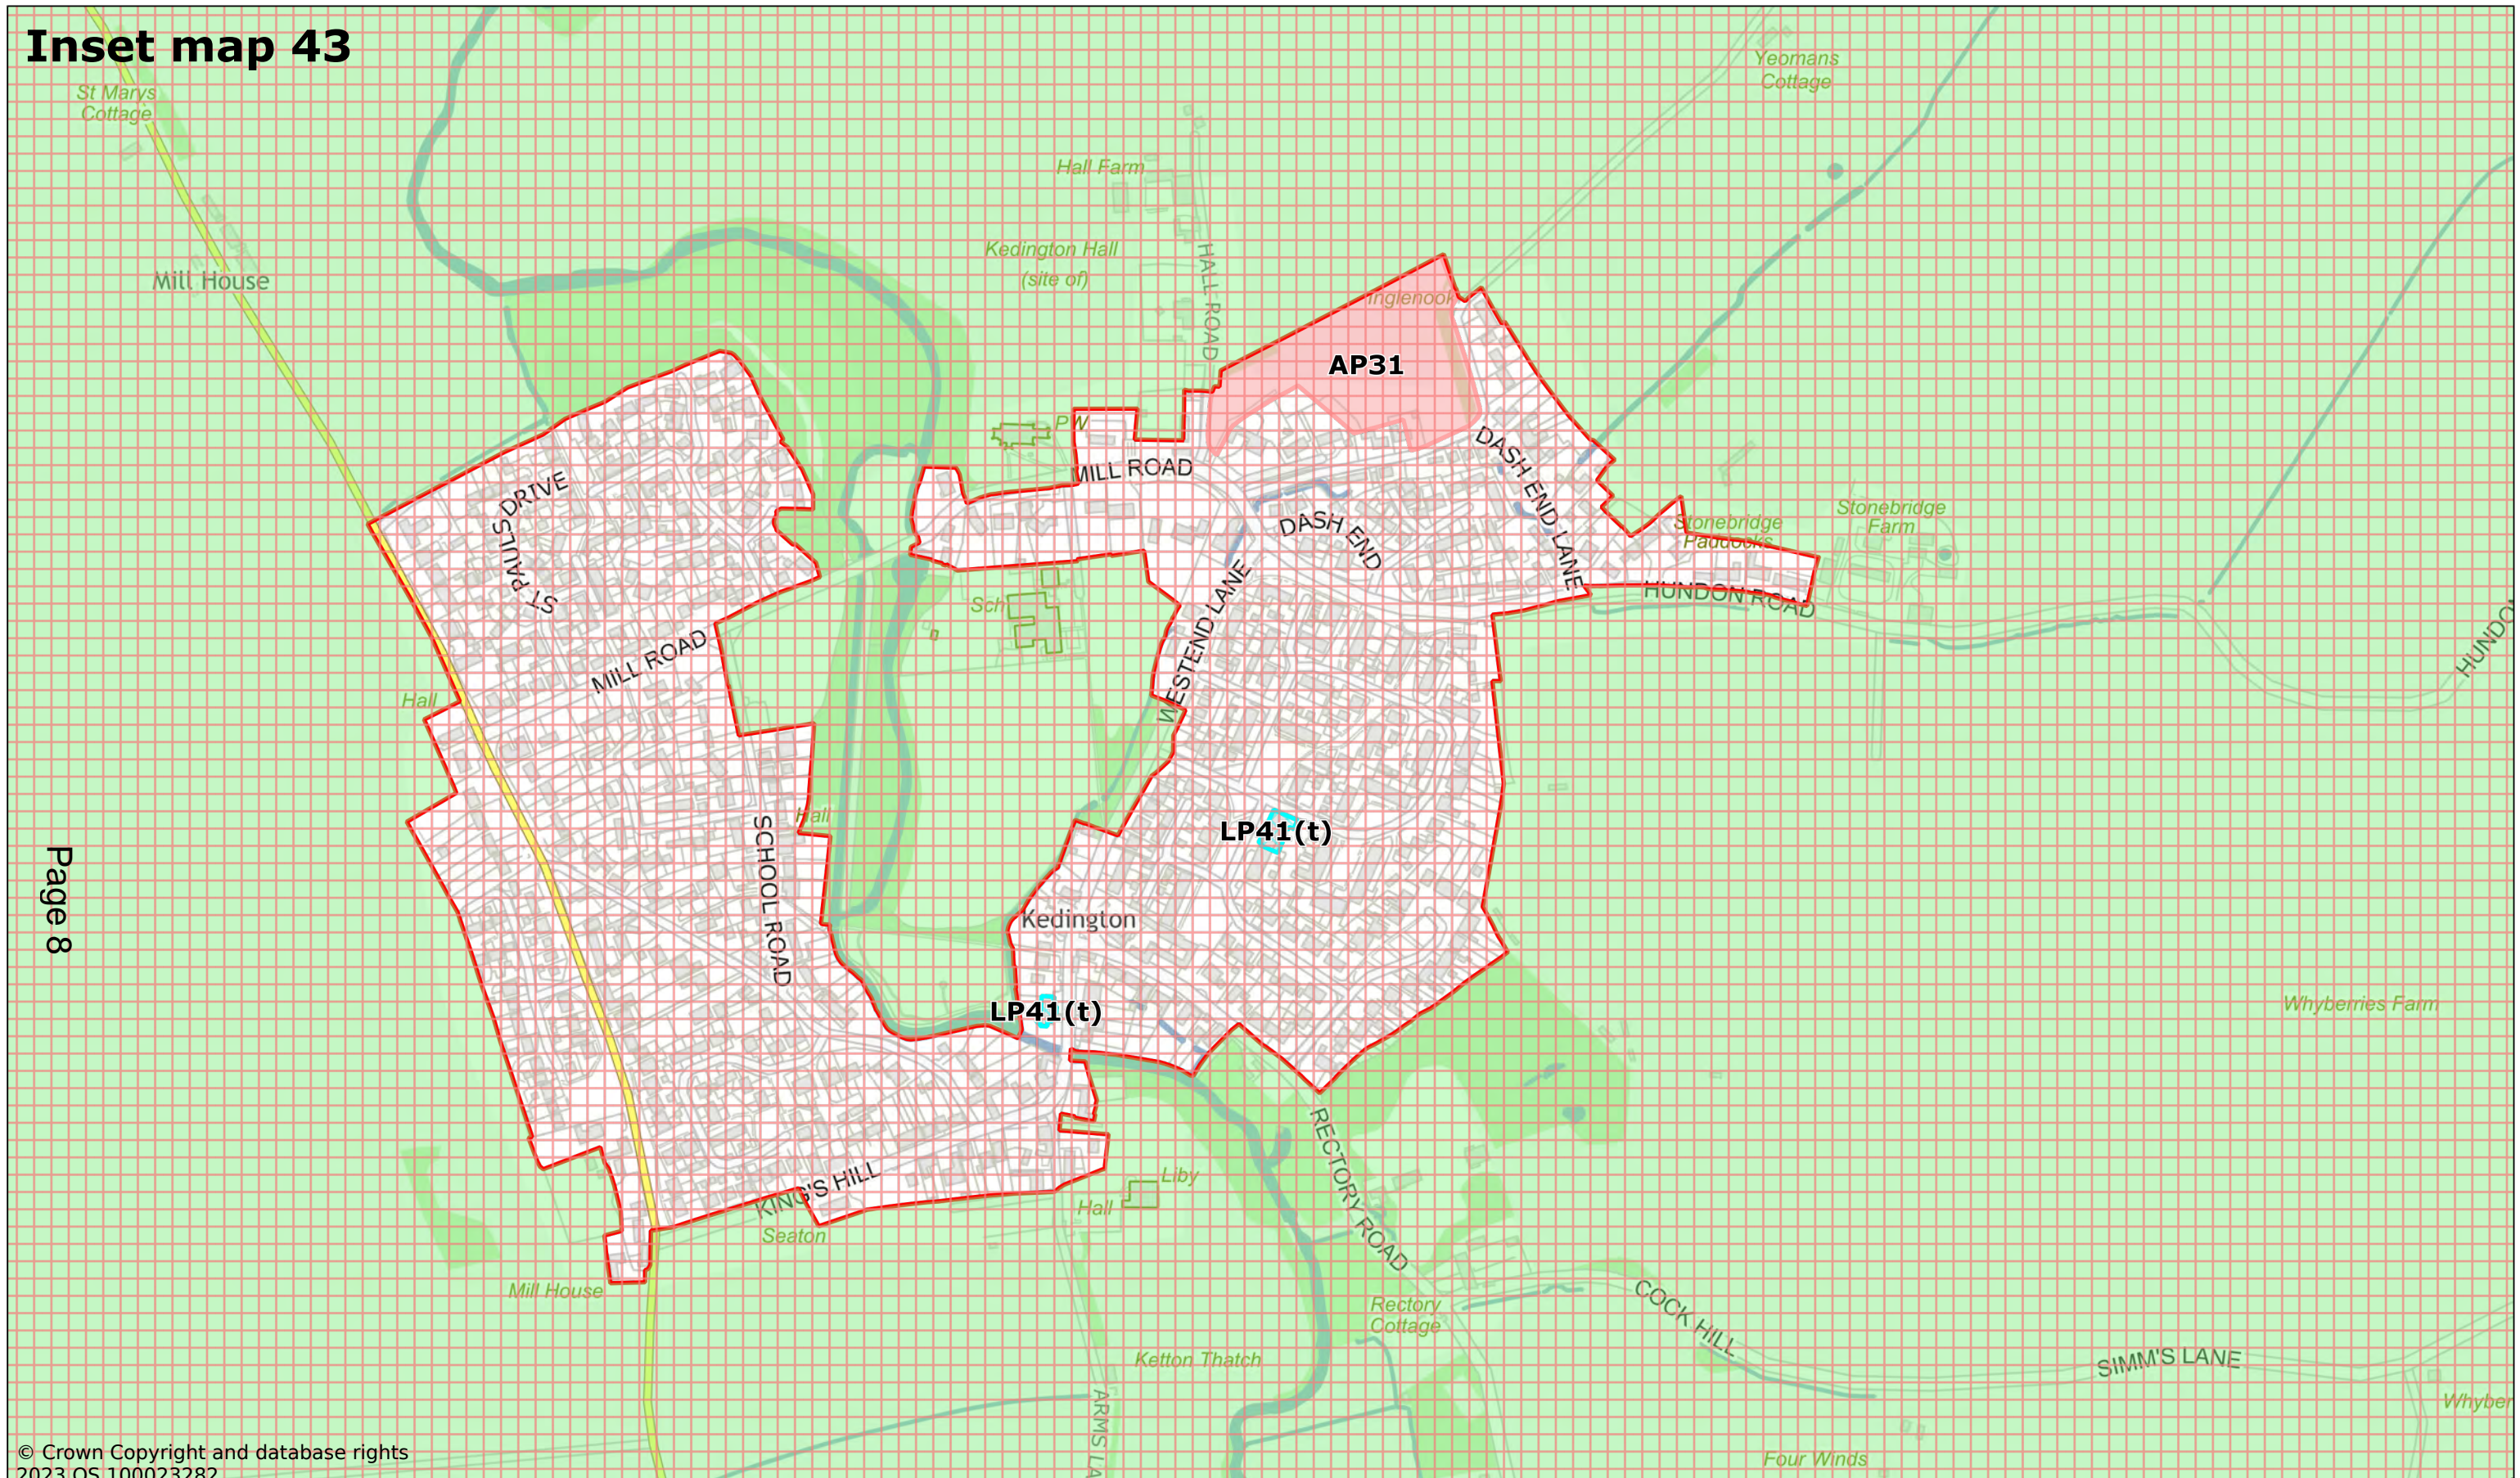

Inset map 43

© Crown Copyright and database rights 2023 OS 100023282

Kedington

Scale: 1:5000

Printed on 2023-12-06 10:43:05

by dbugg@SEBC_DOMAIN

© Crown Copyright and database rights 2023 OS 100023282.

West Suffolk House
Western Way
Bury St Edmunds
IP33 3YU
01284 763233
www.westsuffolk.gov.uk