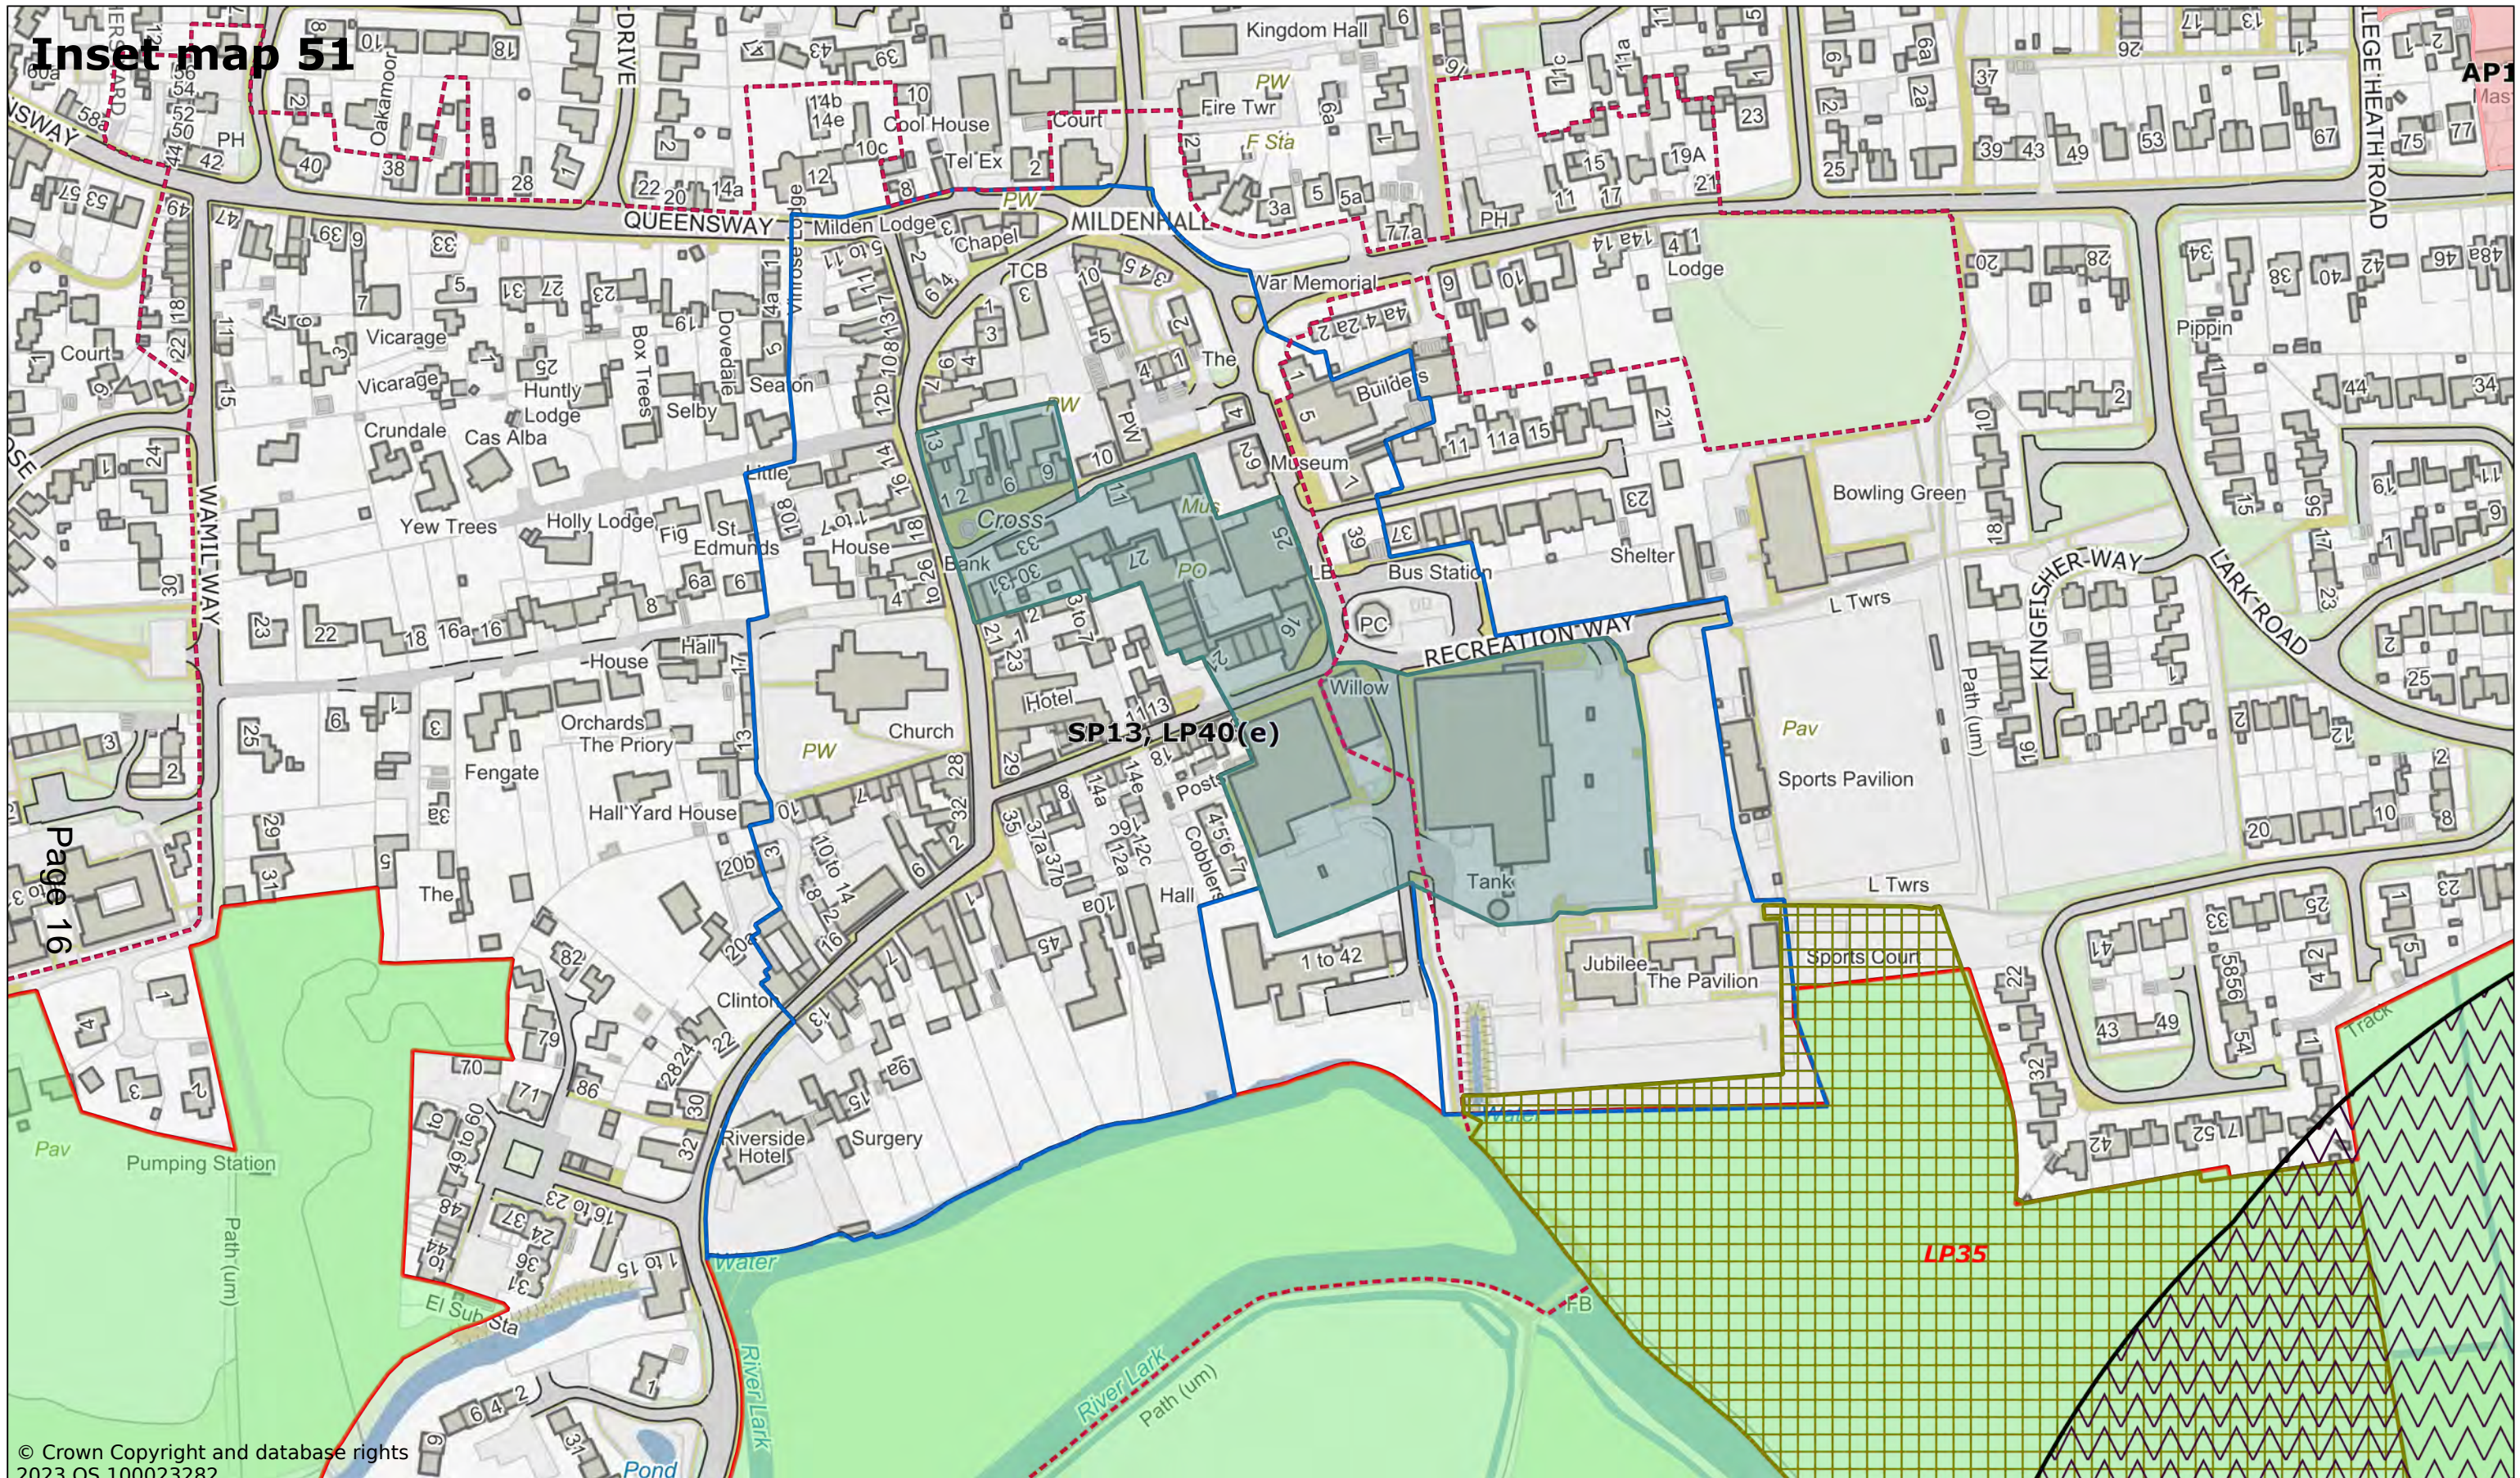

Mildenhall

Scale: 1:10000

Printed on 2023-12-06 10:51:35

by dbugg@SEBC_DOMAIN

© Crown Copyright and database rights 2023 OS 100023282.

West Suffolk House
Western Way
Bury St Edmunds
IP33 3YU
01284 763233
www.westsuffolk.gov.uk