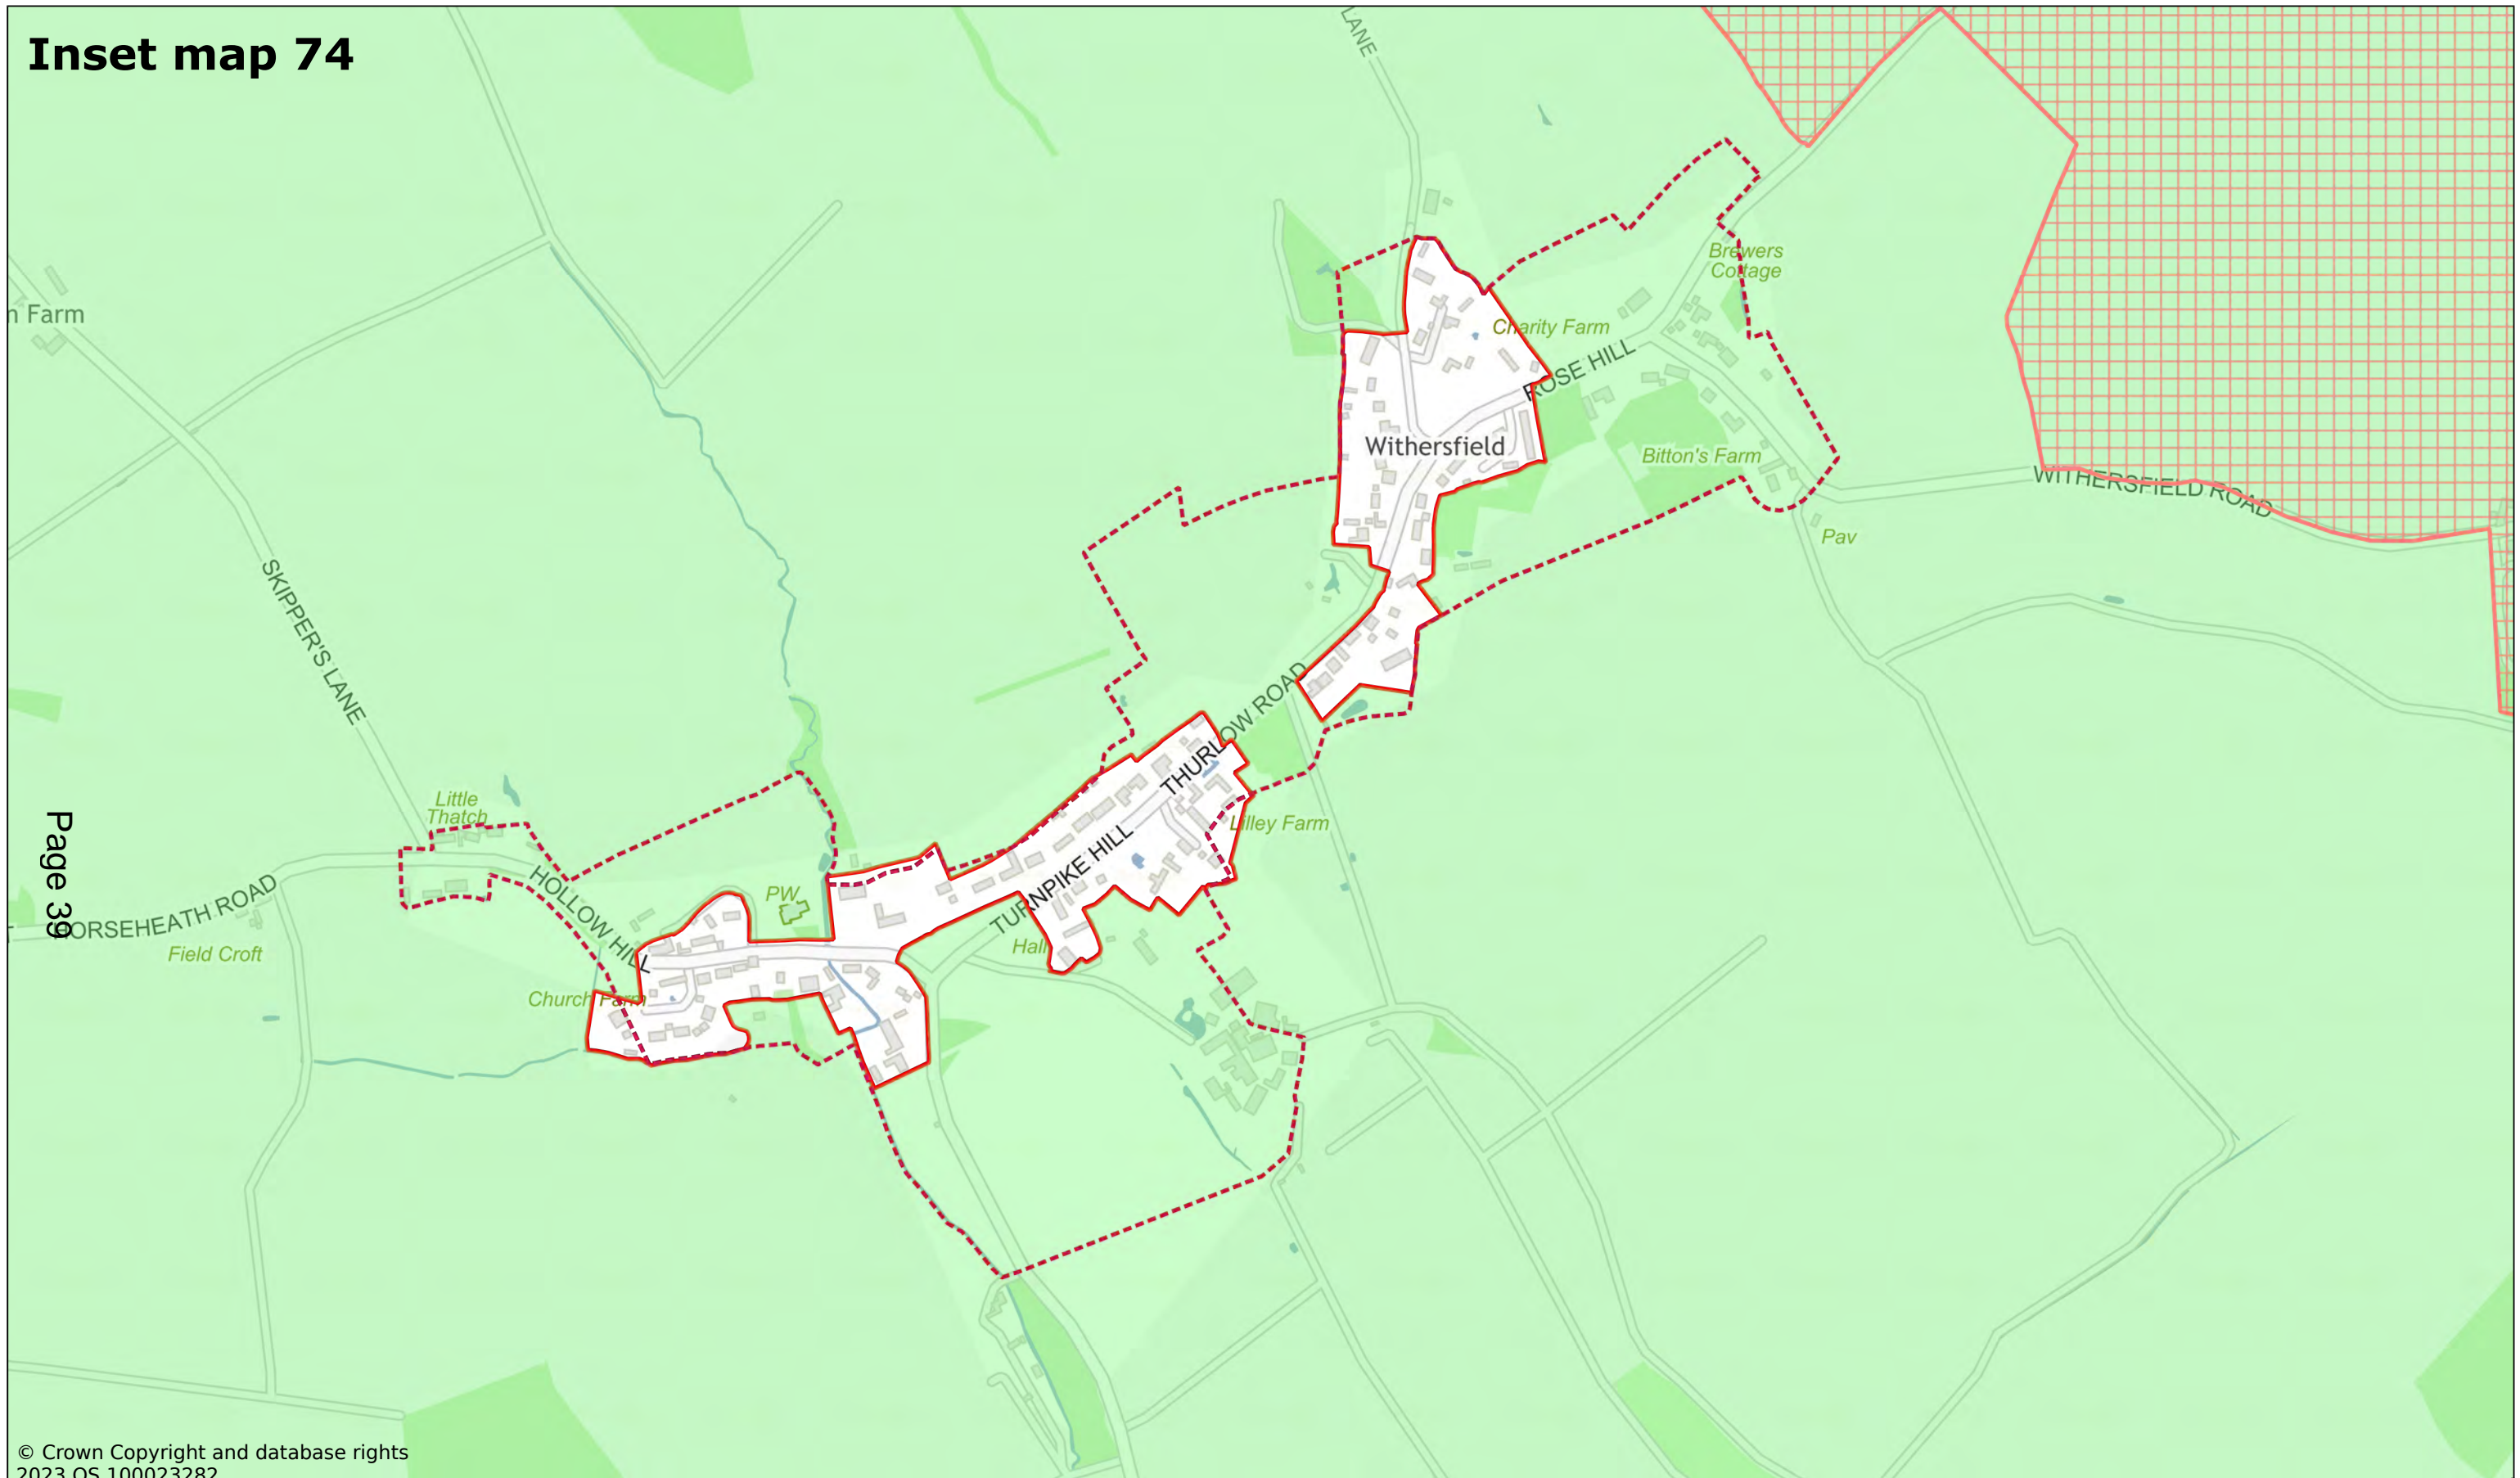

Inset map 74

Page 39

© Crown Copyright and database rights
2023 OS 100023282

Withersfield

Scale: 1:6000

Printed on 2023-11-23 12:22:45
by kcooper@SEBC_DOMAIN

© Crown Copyright and database rights 2023 OS 100023282.