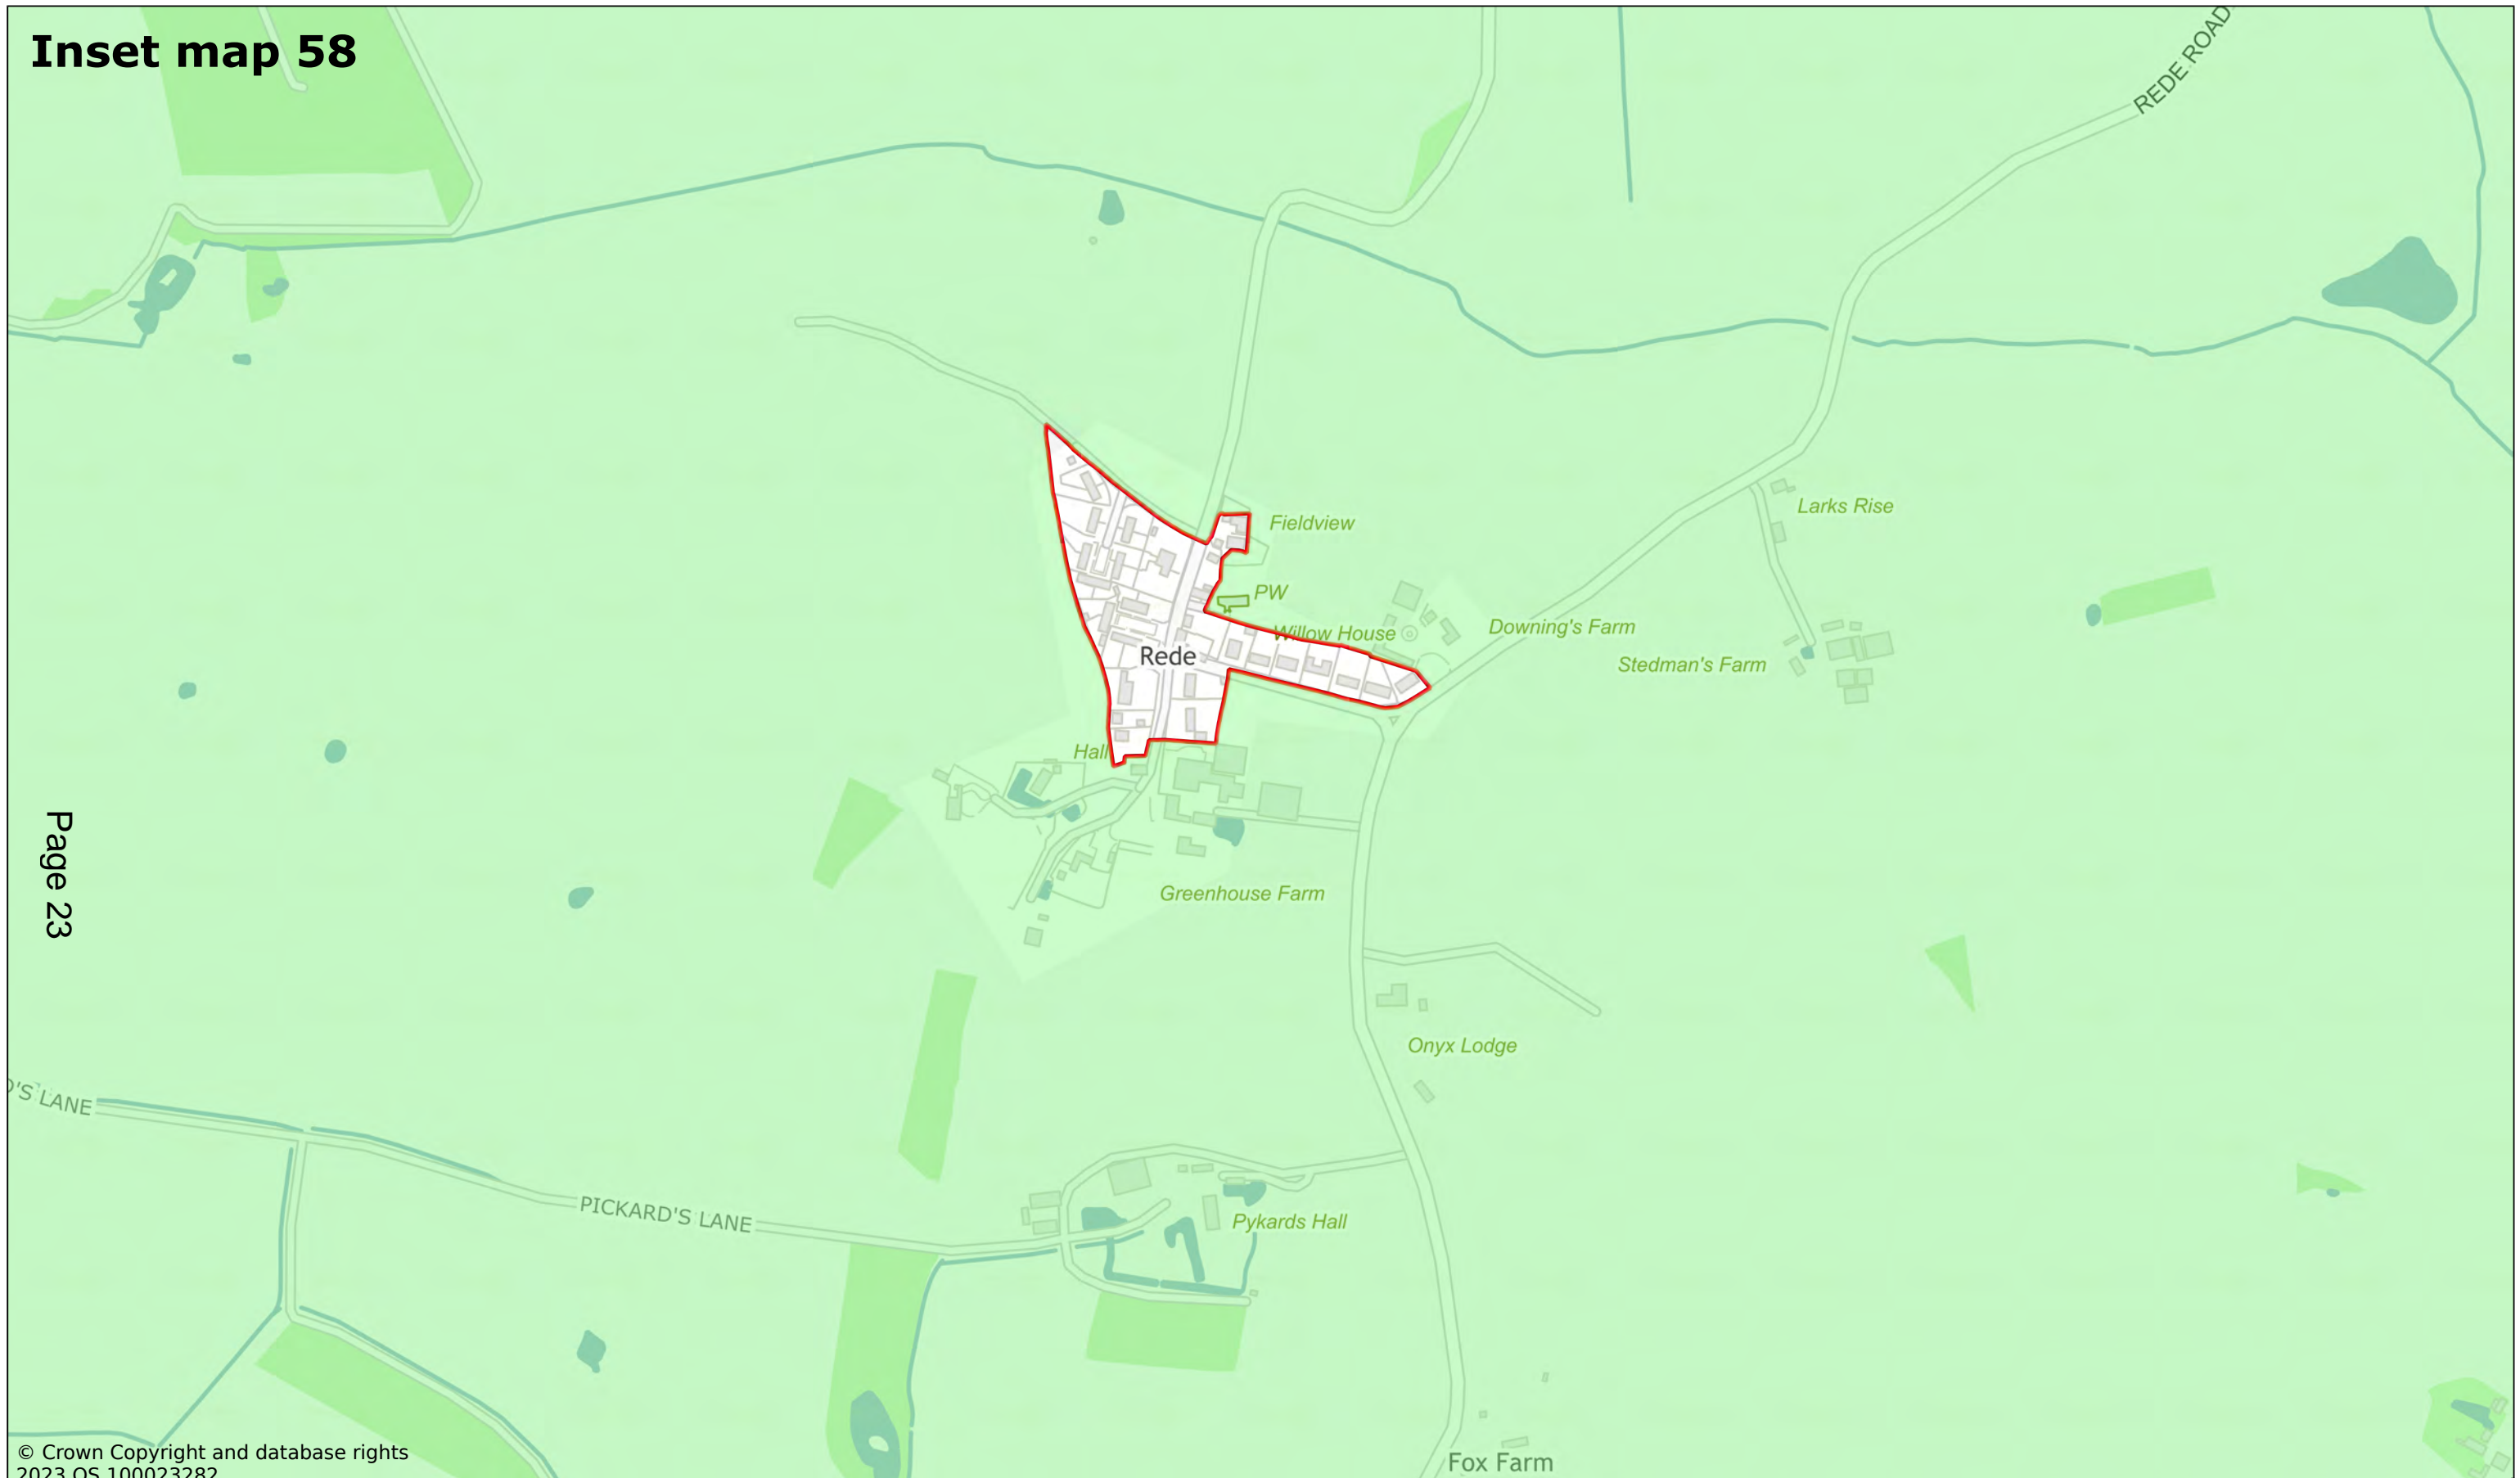

Inset map 58

Page 23

© Crown Copyright and database rights 2023 OS 100023282.

Rede

Scale: 1:5000

Printed on 2023-11-23 11:02:16

by kcooper@SEBC_DOMAIN

© Crown Copyright and database rights 2023 OS 100023282.

West Suffolk House
Western Way
Bury St Edmunds
IP33 3YU
01284 763233
www.westsuffolk.gov.uk