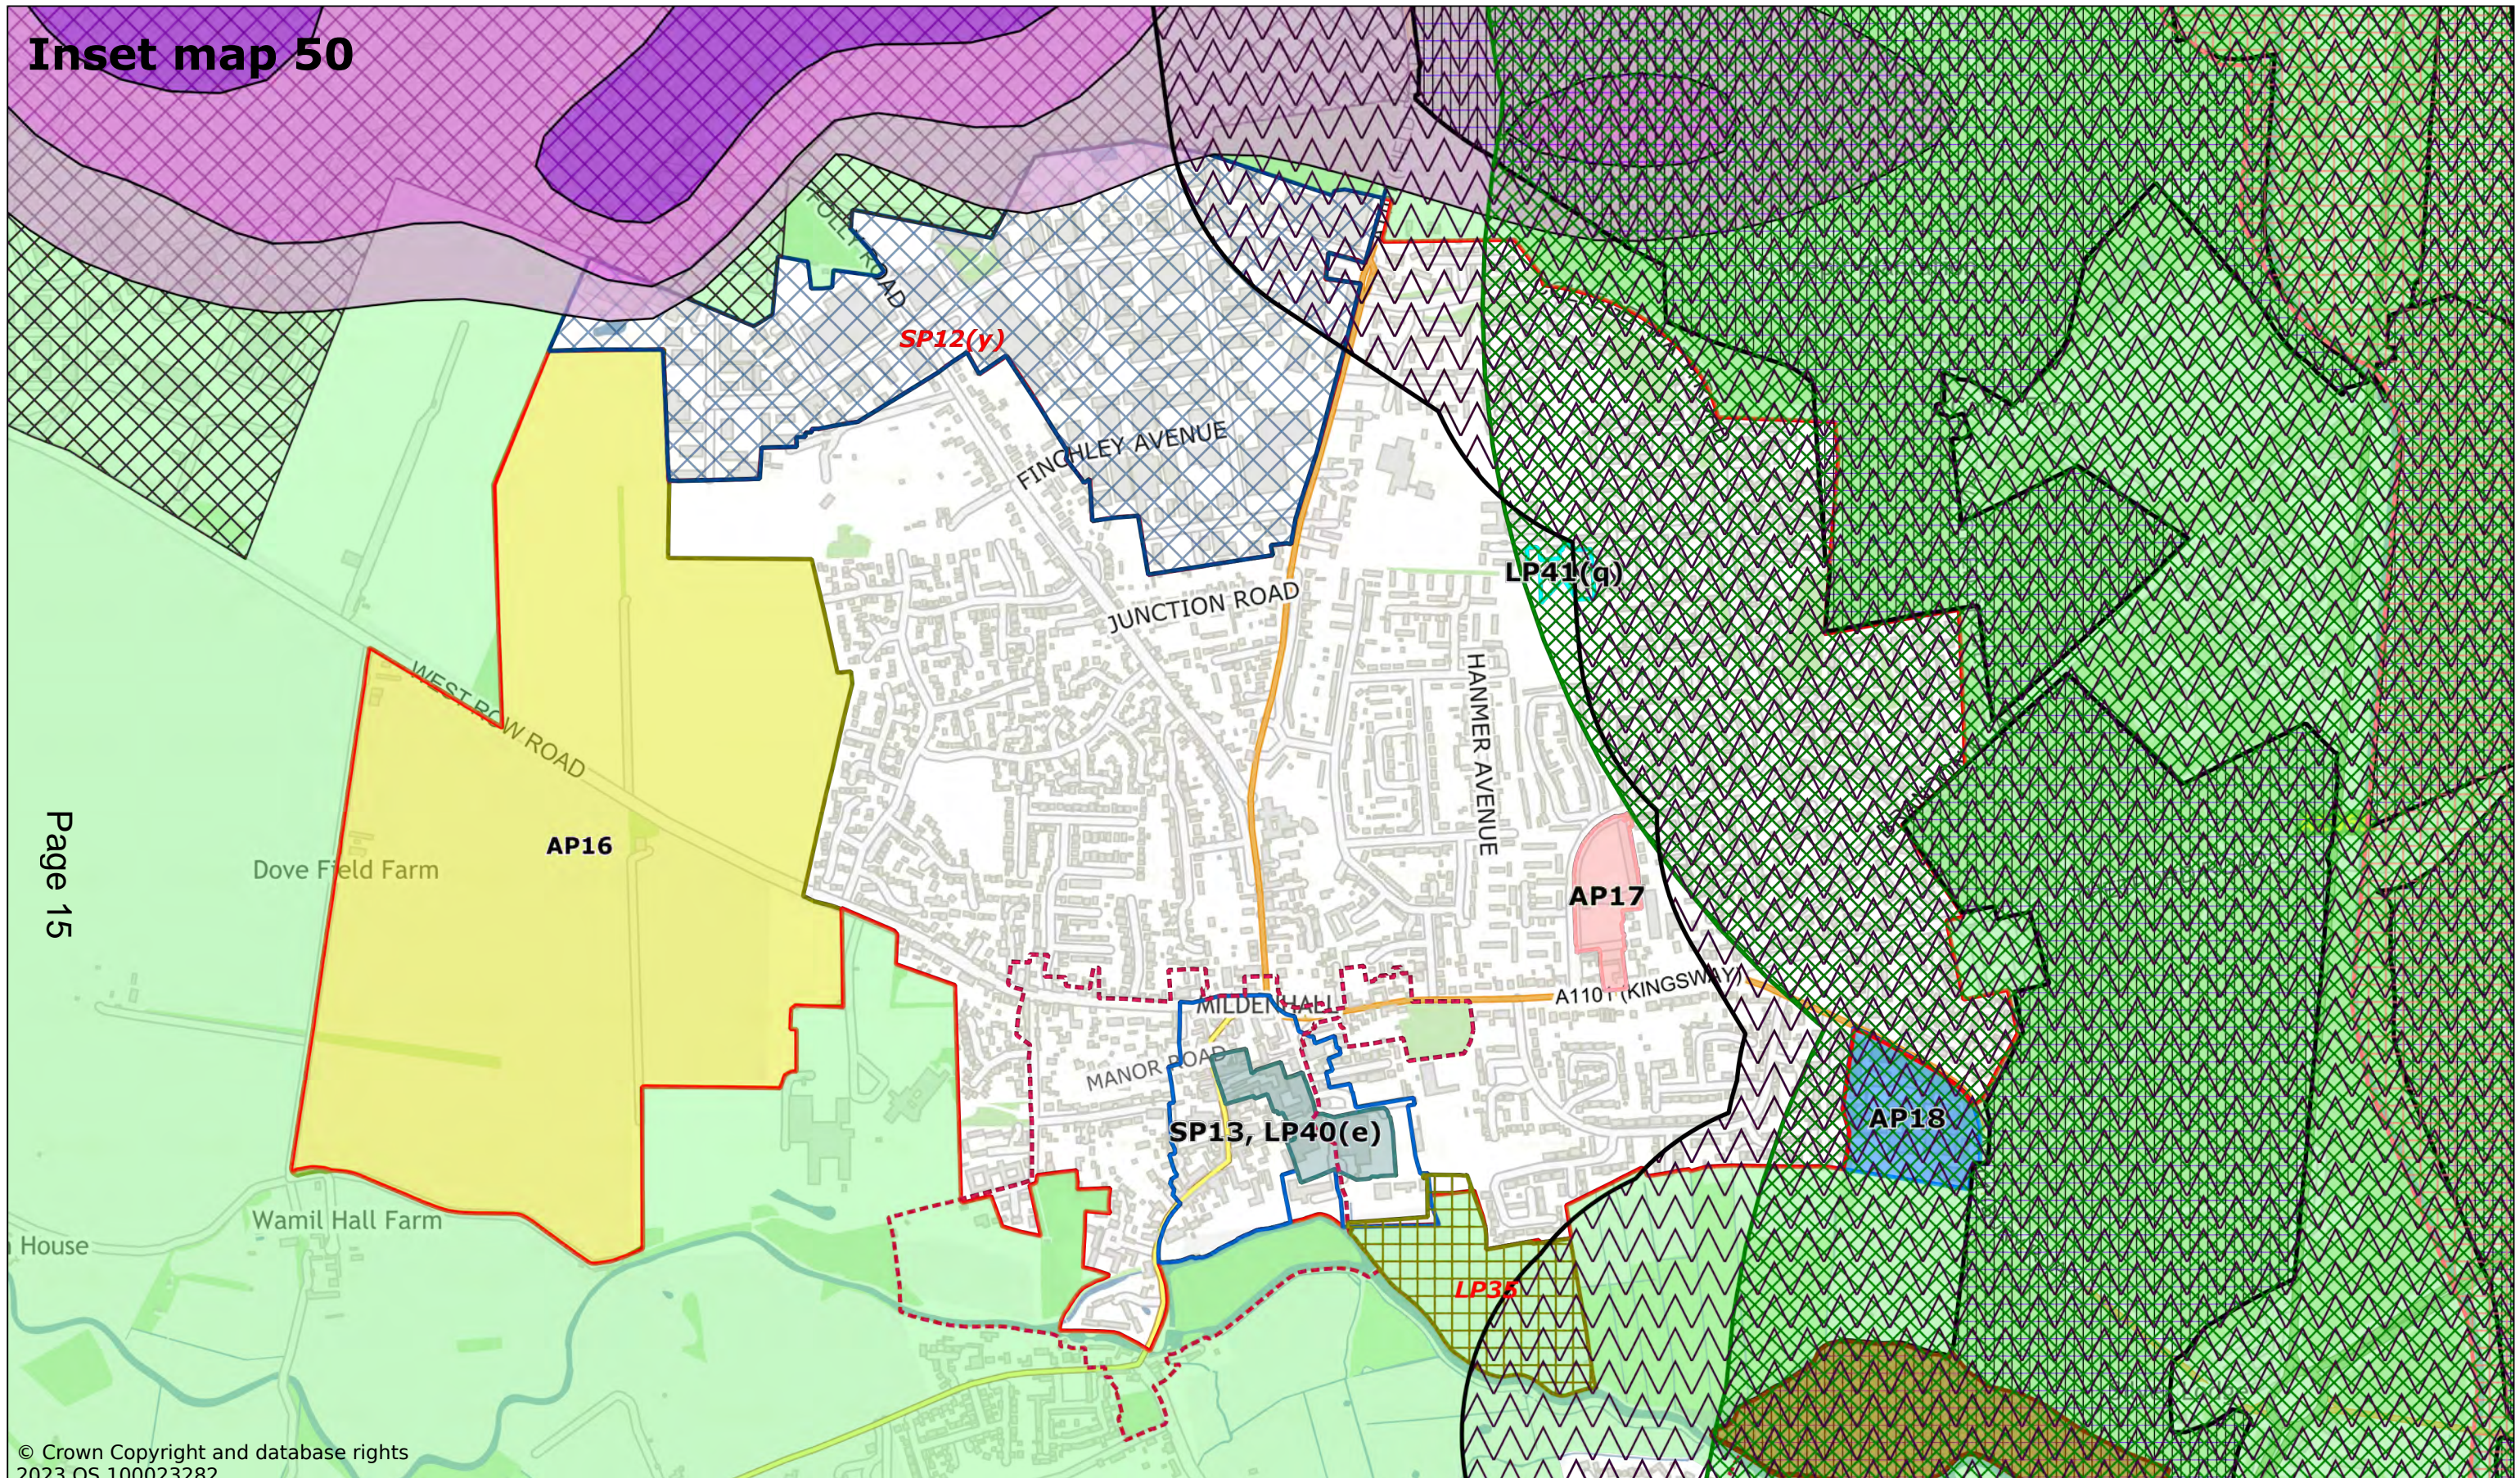

Inset map 50

Page 15

© Crown Copyright and database rights
2023 OS 100023282

Mildenhall

Scale: 1:10000

Printed on 2023-12-06 10:51:35

by dbugg@SEBC_DOMAIN

© Crown Copyright and database rights 2023 OS 100023282.

West Suffolk House
Western Way
Bury St Edmunds
IP33 3YU
01284 763233
www.westsuffolk.gov.uk