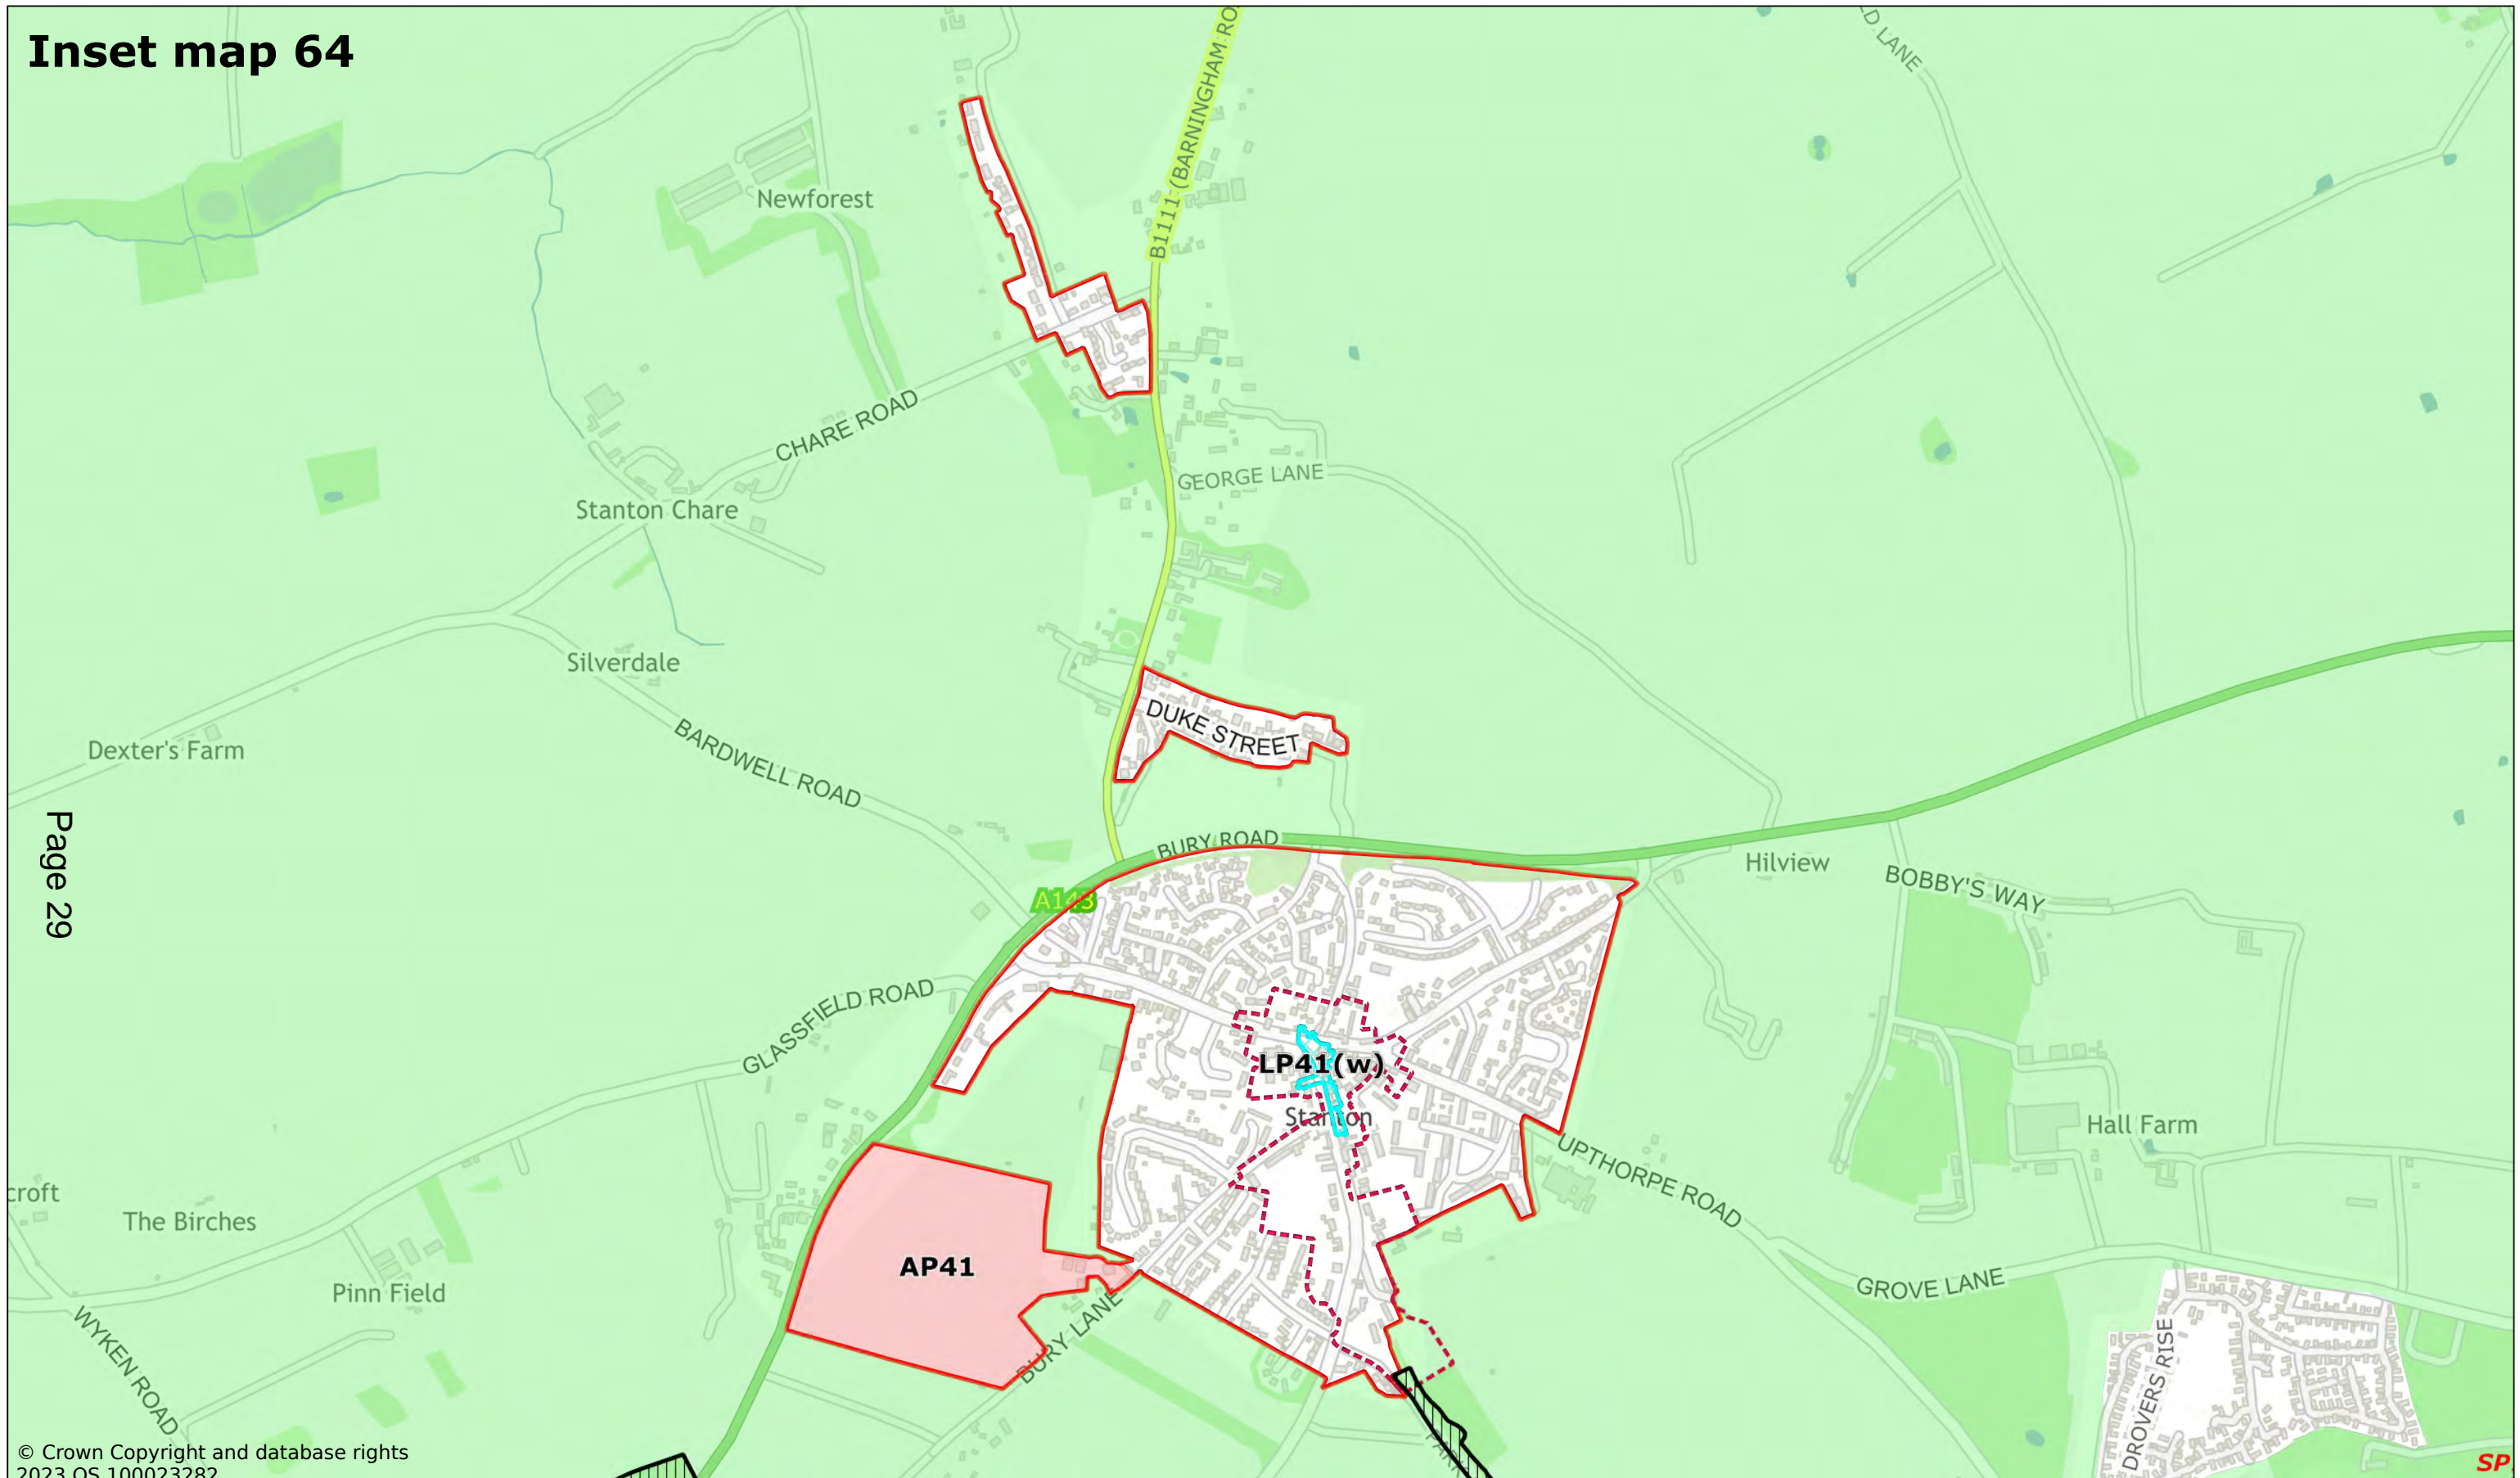

Inset map 64

Page 29

© Crown Copyright and database rights 2023 OS 100023282

Stanton

Scale: 1:9000

Printed on 2023-12-08 09:56:19
by dbugg@SEBC_DOMAIN

© Crown Copyright and database rights 2023 OS 100023282.

West Suffolk House
Western Way
Bury St Edmunds
IP33 3YU
01284 763233
www.westsuffolk.gov.uk