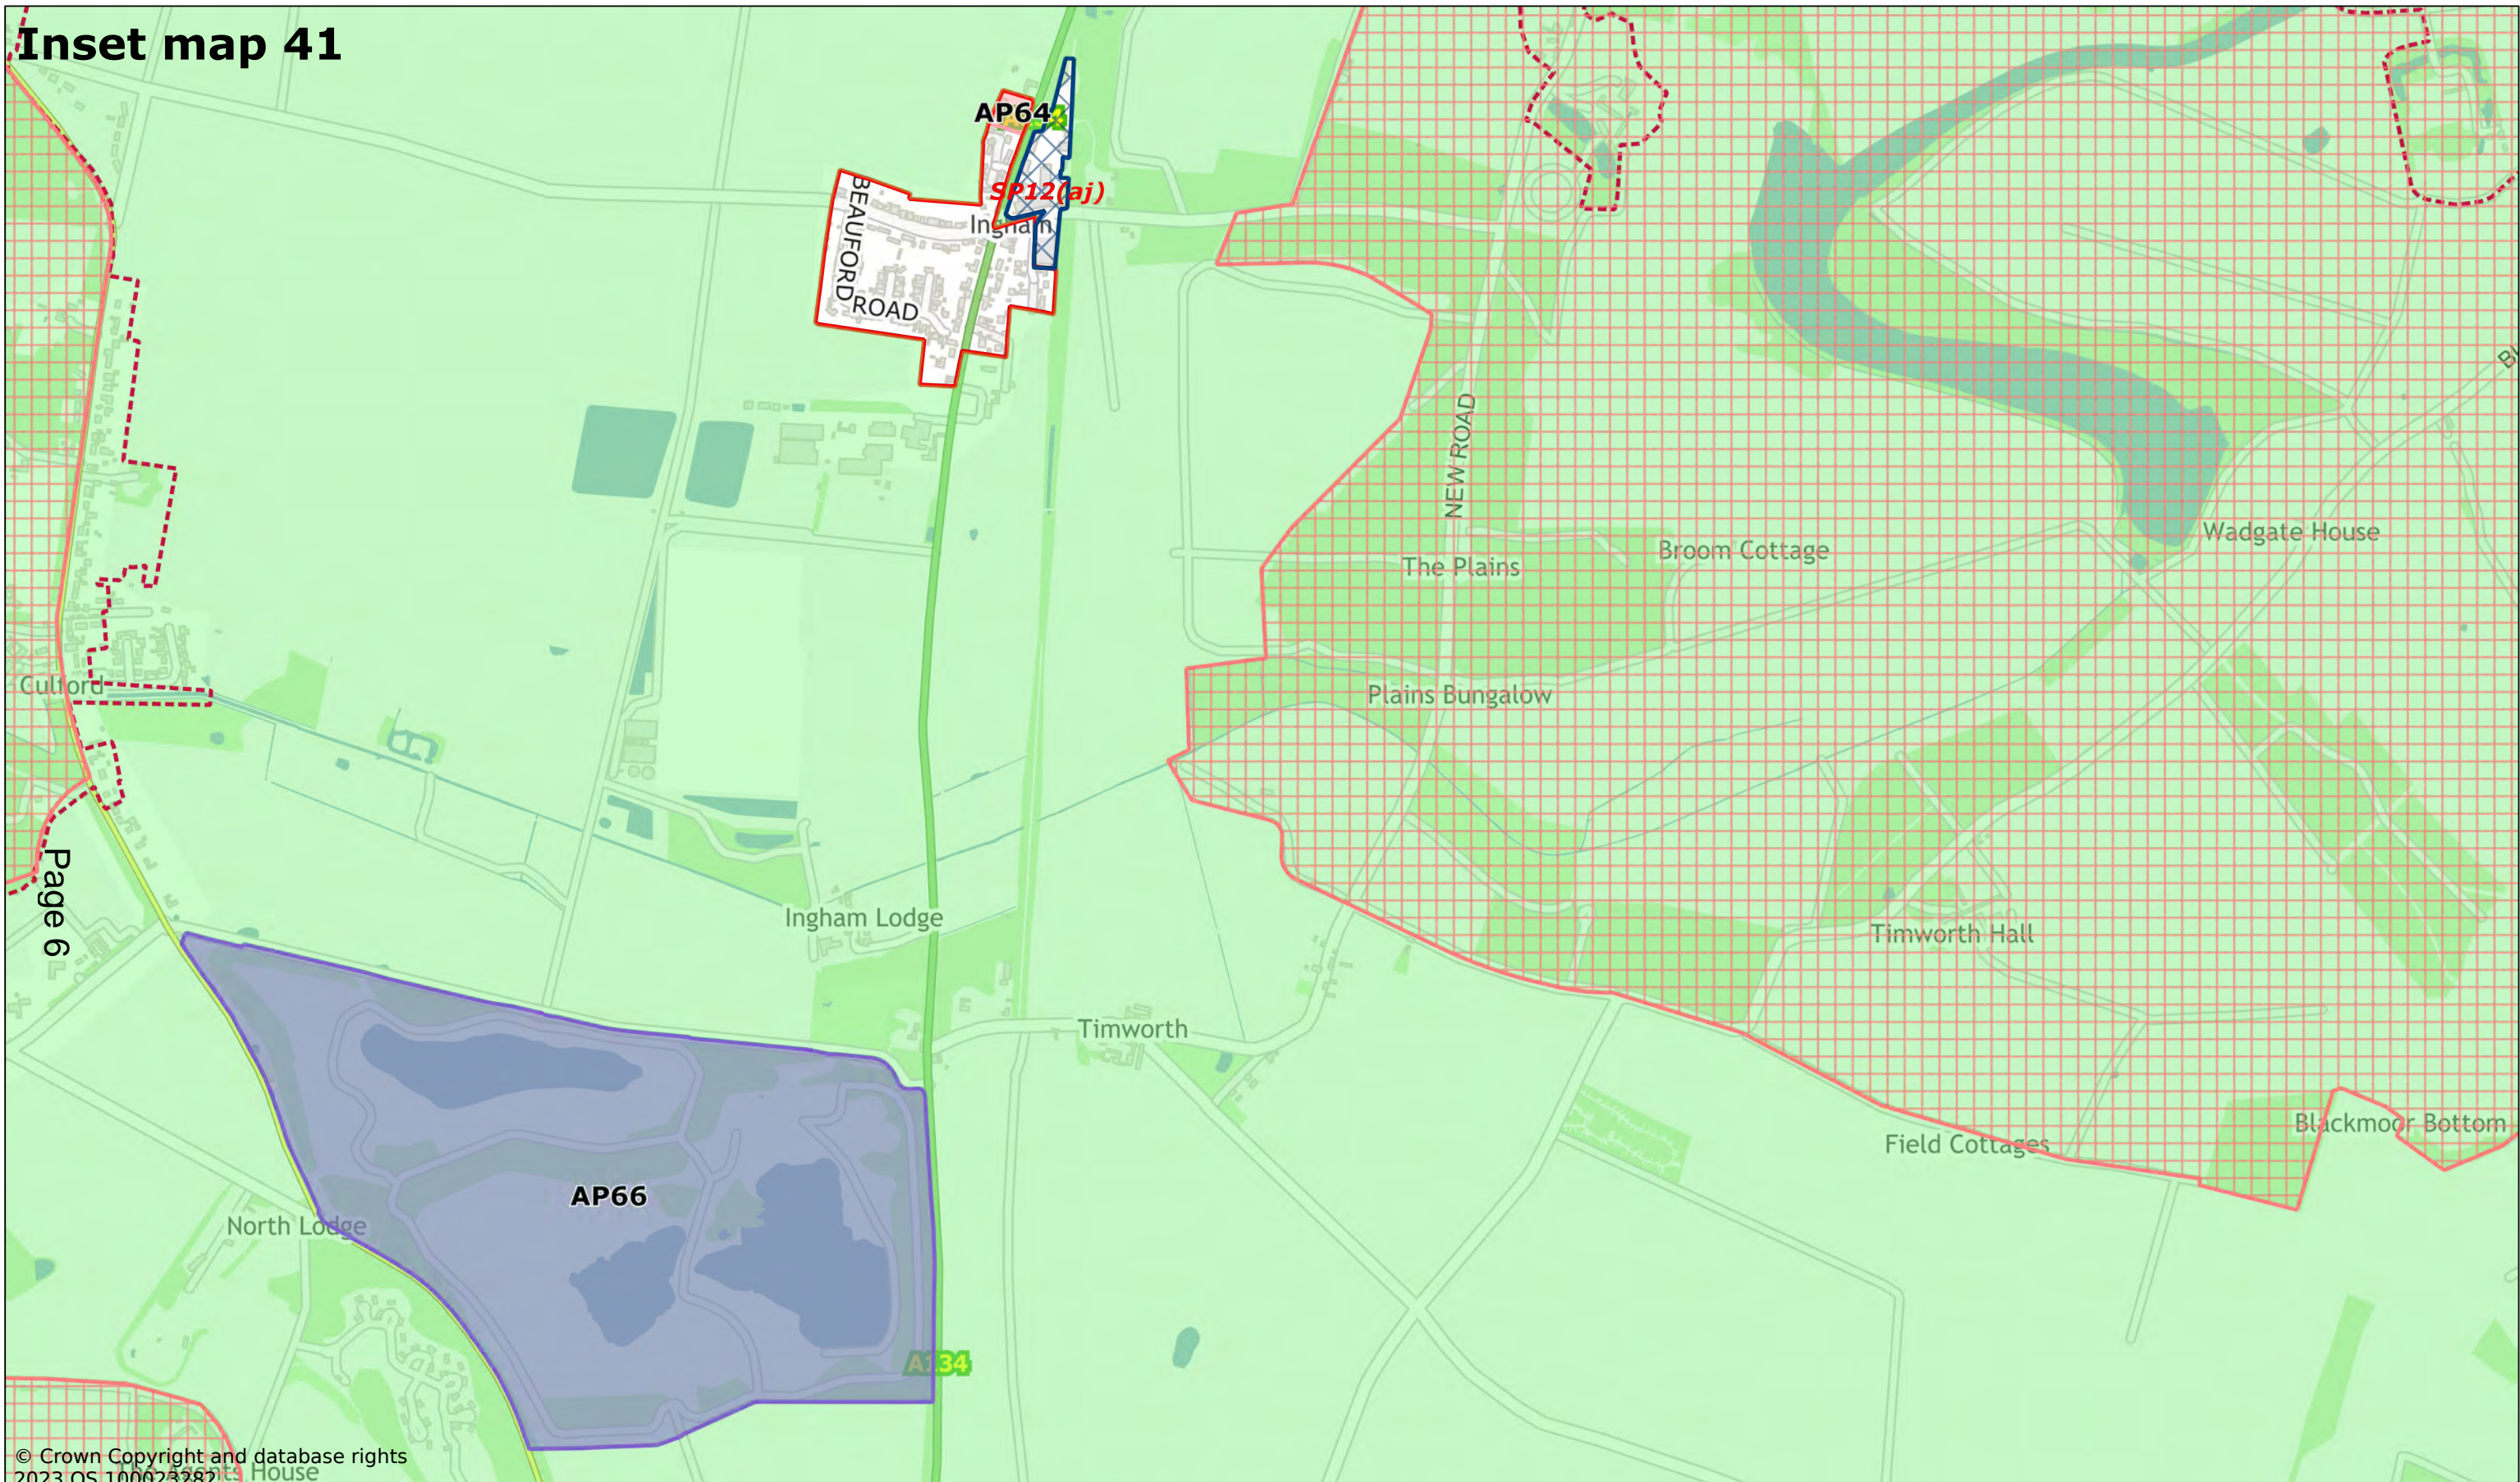

Inset map 41

© Crown Copyright and database rights 2023 OS 100023282

Ingham

Scale: 1:12000

Printed on 2023-12-06 10:35:44

by dbugg@SEBC_DOMAIN

© Crown Copyright and database rights 2023 OS 100023282.

West Suffolk House
Western Way
Bury St Edmunds
IP33 3YU
01284 763233
www.westsuffolk.gov.uk