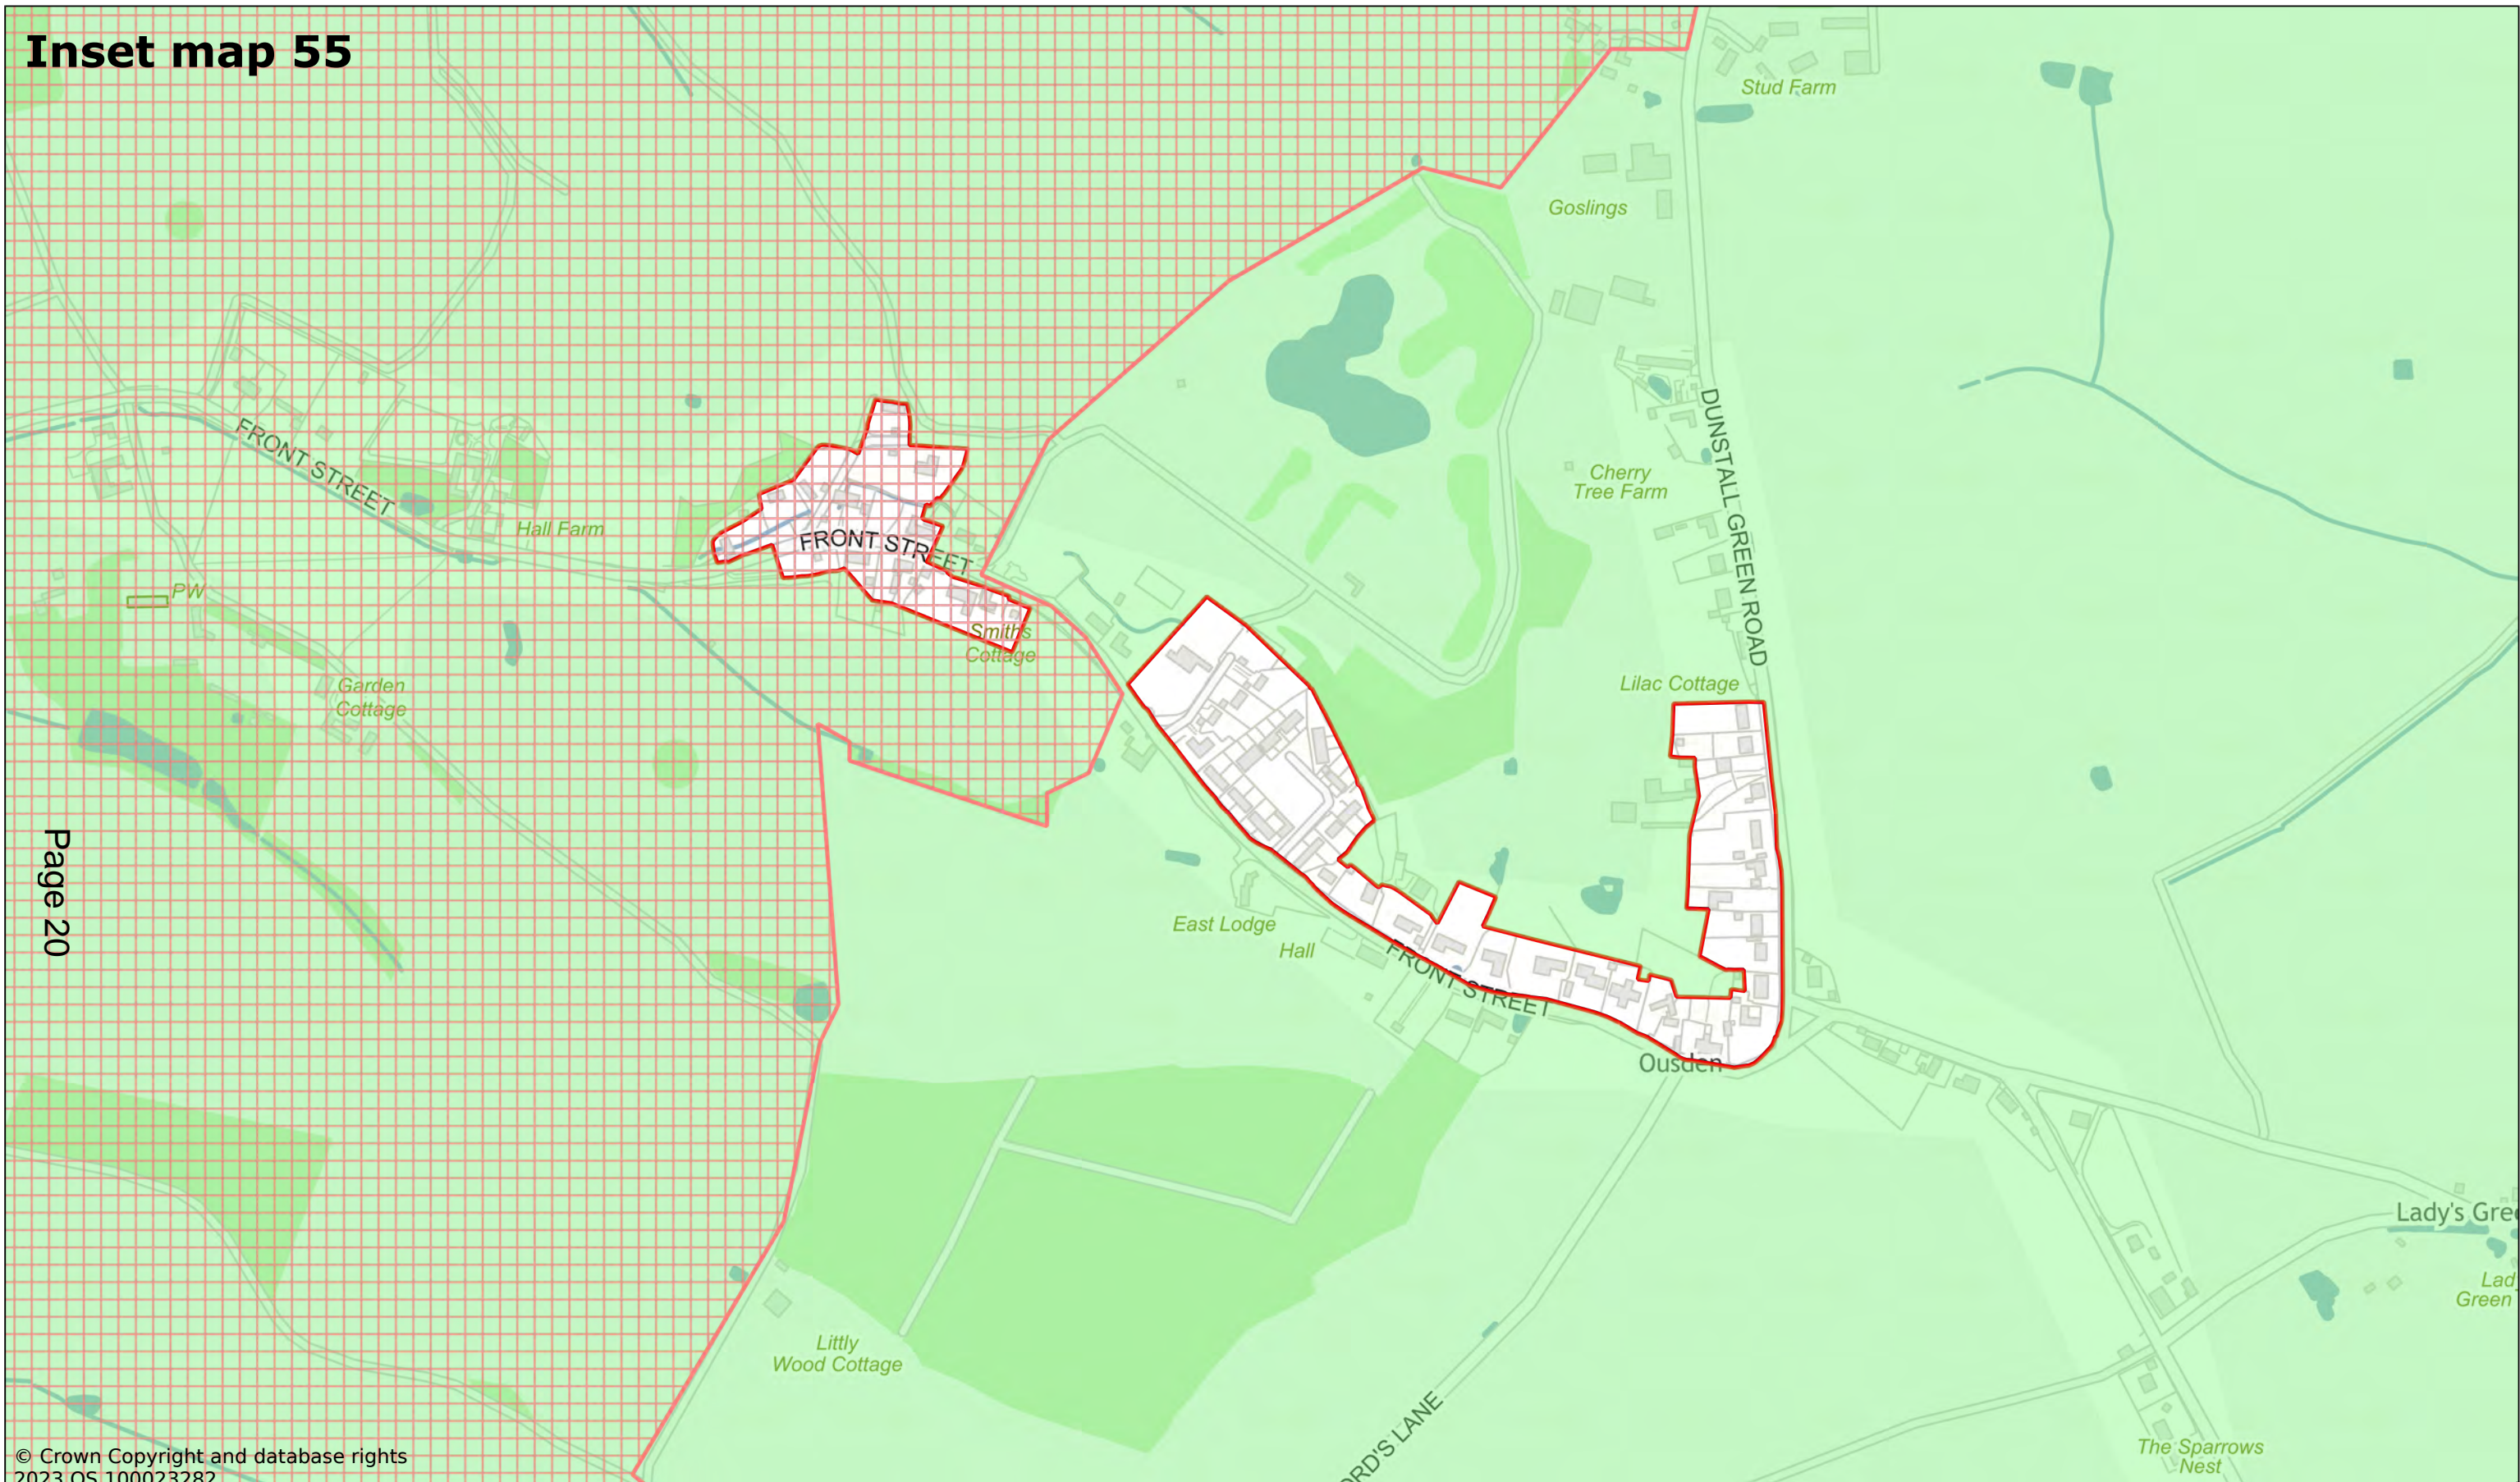

Inset map 55

Page 20

© Crown Copyright and database rights
2023 OS 100023282

Ousden

Scale: 1:5000

Printed on 2023-11-23 10:36:00

by kcooper@SEBC_DOMAIN

© Crown Copyright and database rights 2023 OS 100023282.

West Suffolk House
Western Way
Bury St Edmunds
IP33 3YU
01284 763233
www.westsuffolk.gov.uk