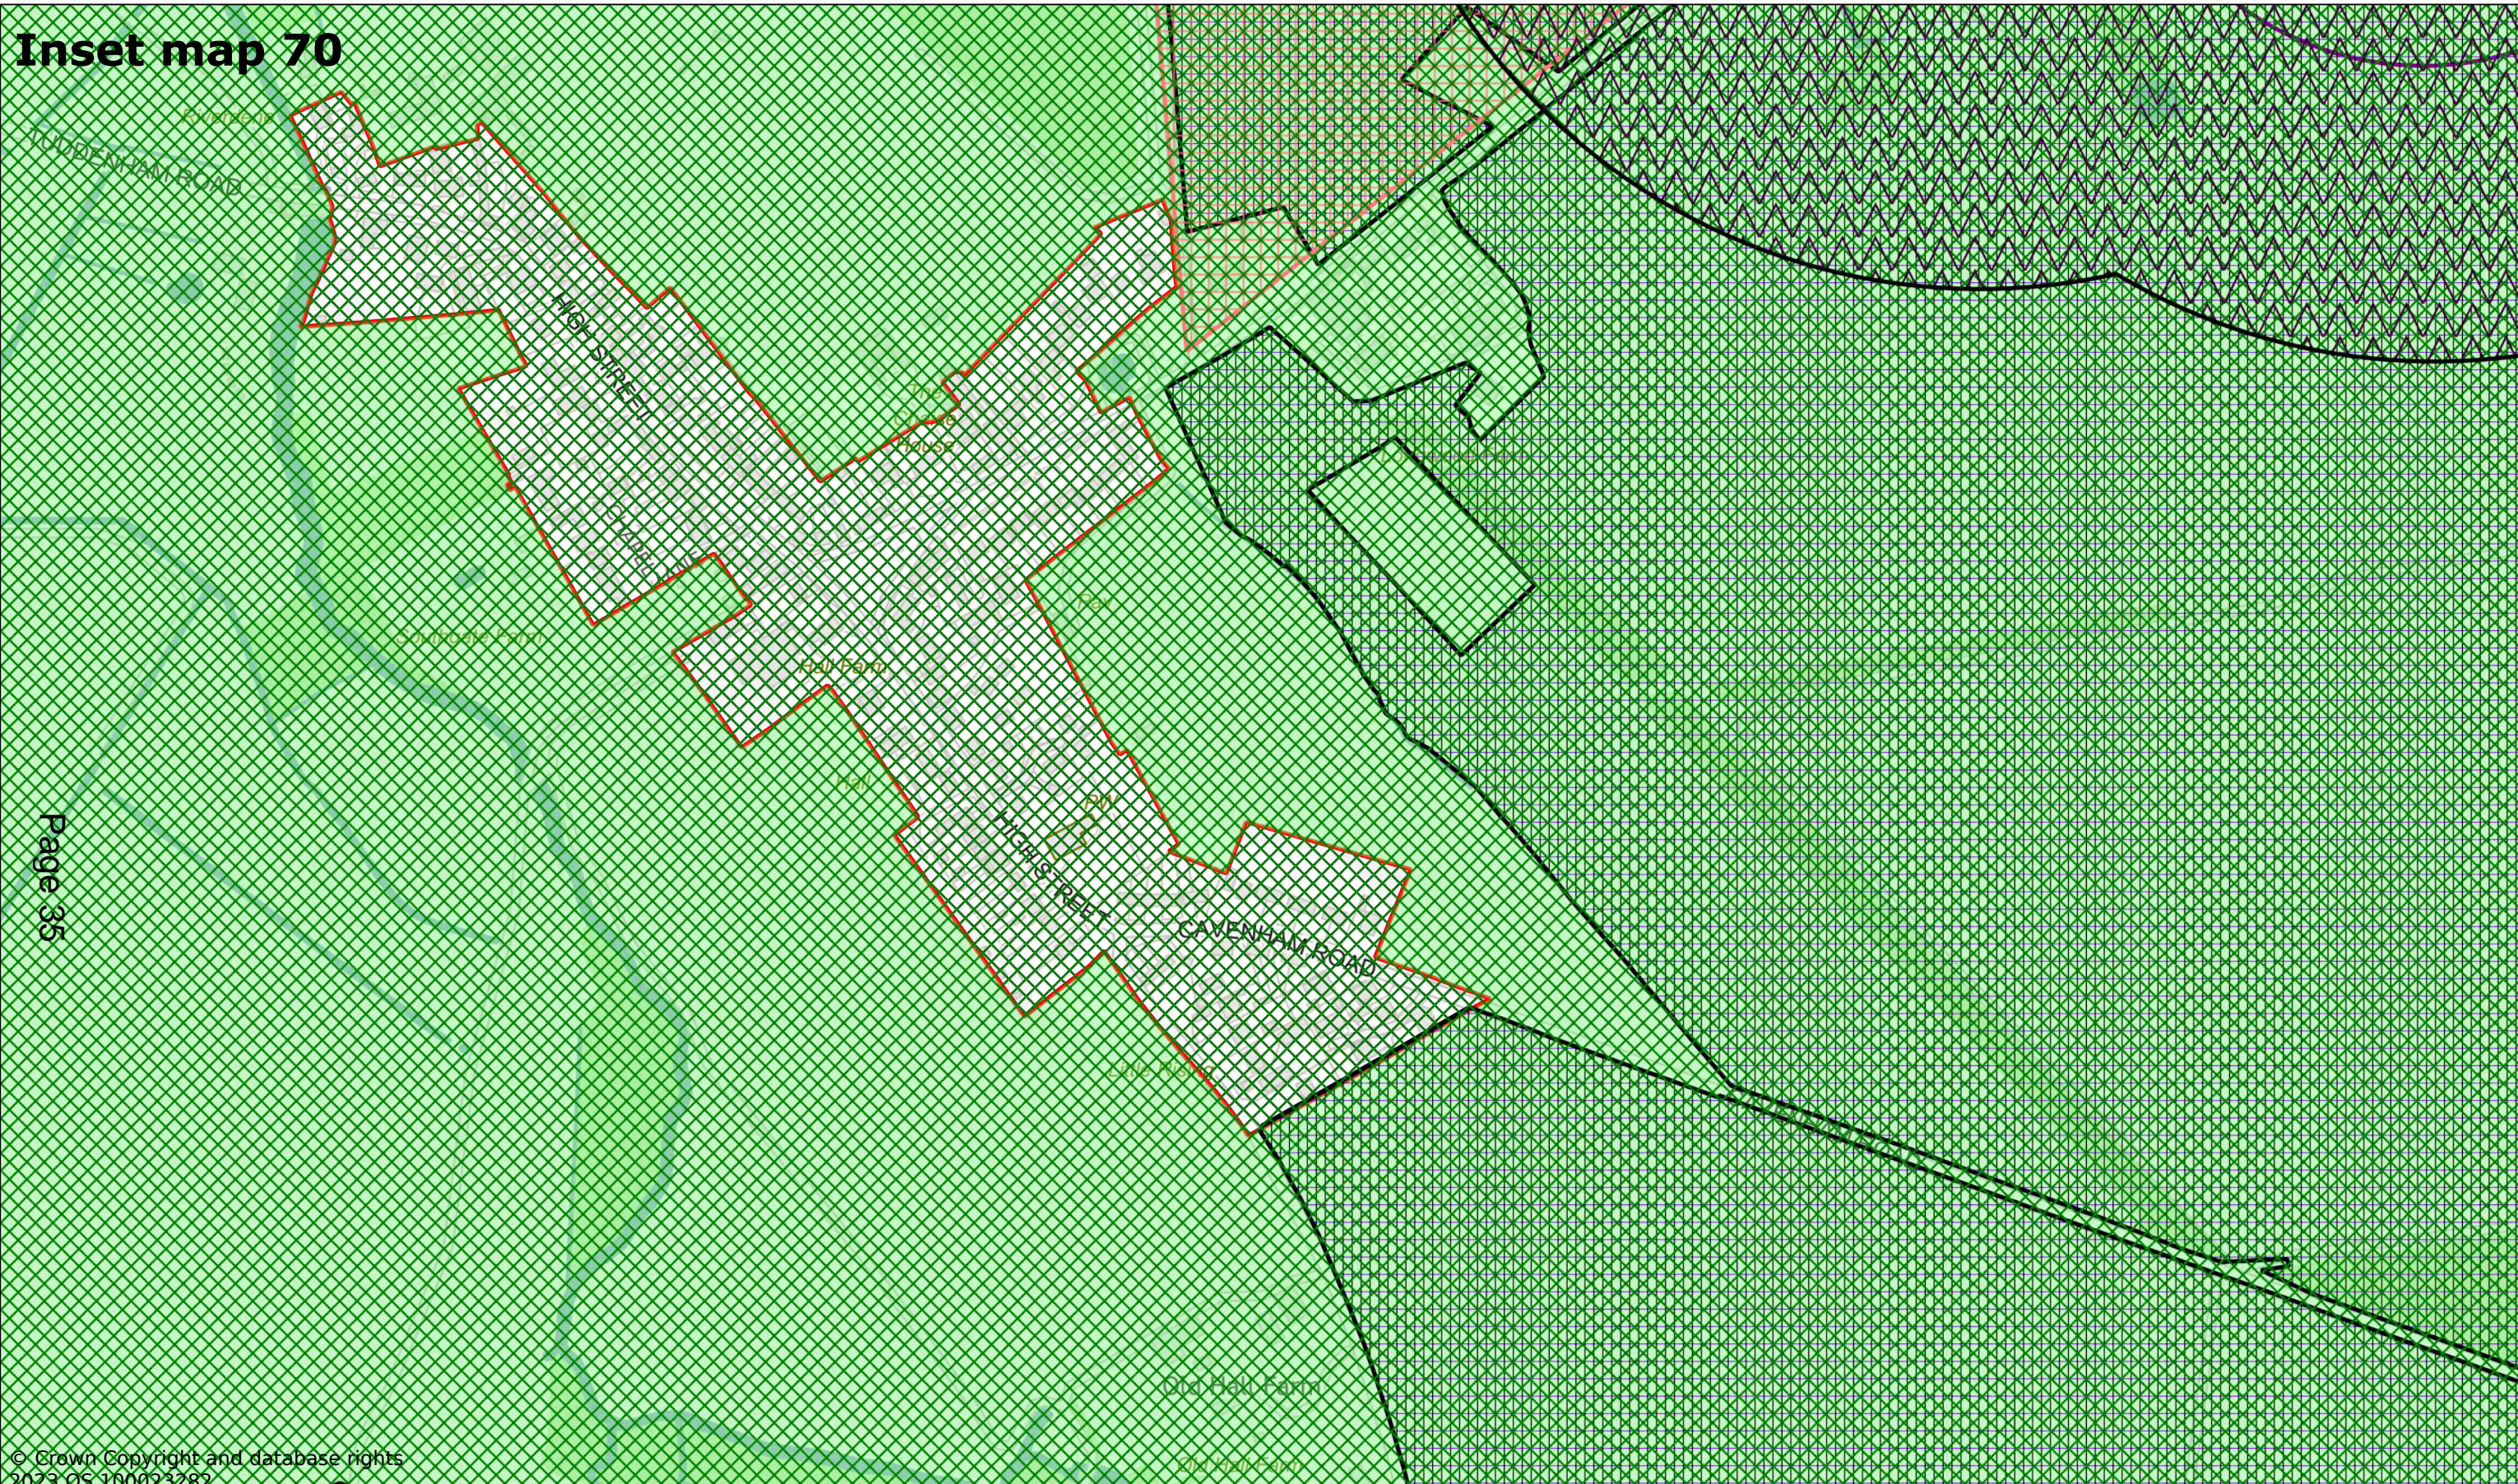

Inset map 70

Page 35

© Crown Copyright and database rights
2023 OS 100023282

Tuddenham

Scale: 1:4000

Printed on 2023-11-24 11:06:18

by kcooper@SEBC_DOMAIN

© Crown Copyright and database rights 2023 OS 100023282.

West Suffolk House
Western Way
Bury St Edmunds
IP33 3YU
01284 763233
www.westsuffolk.gov.uk