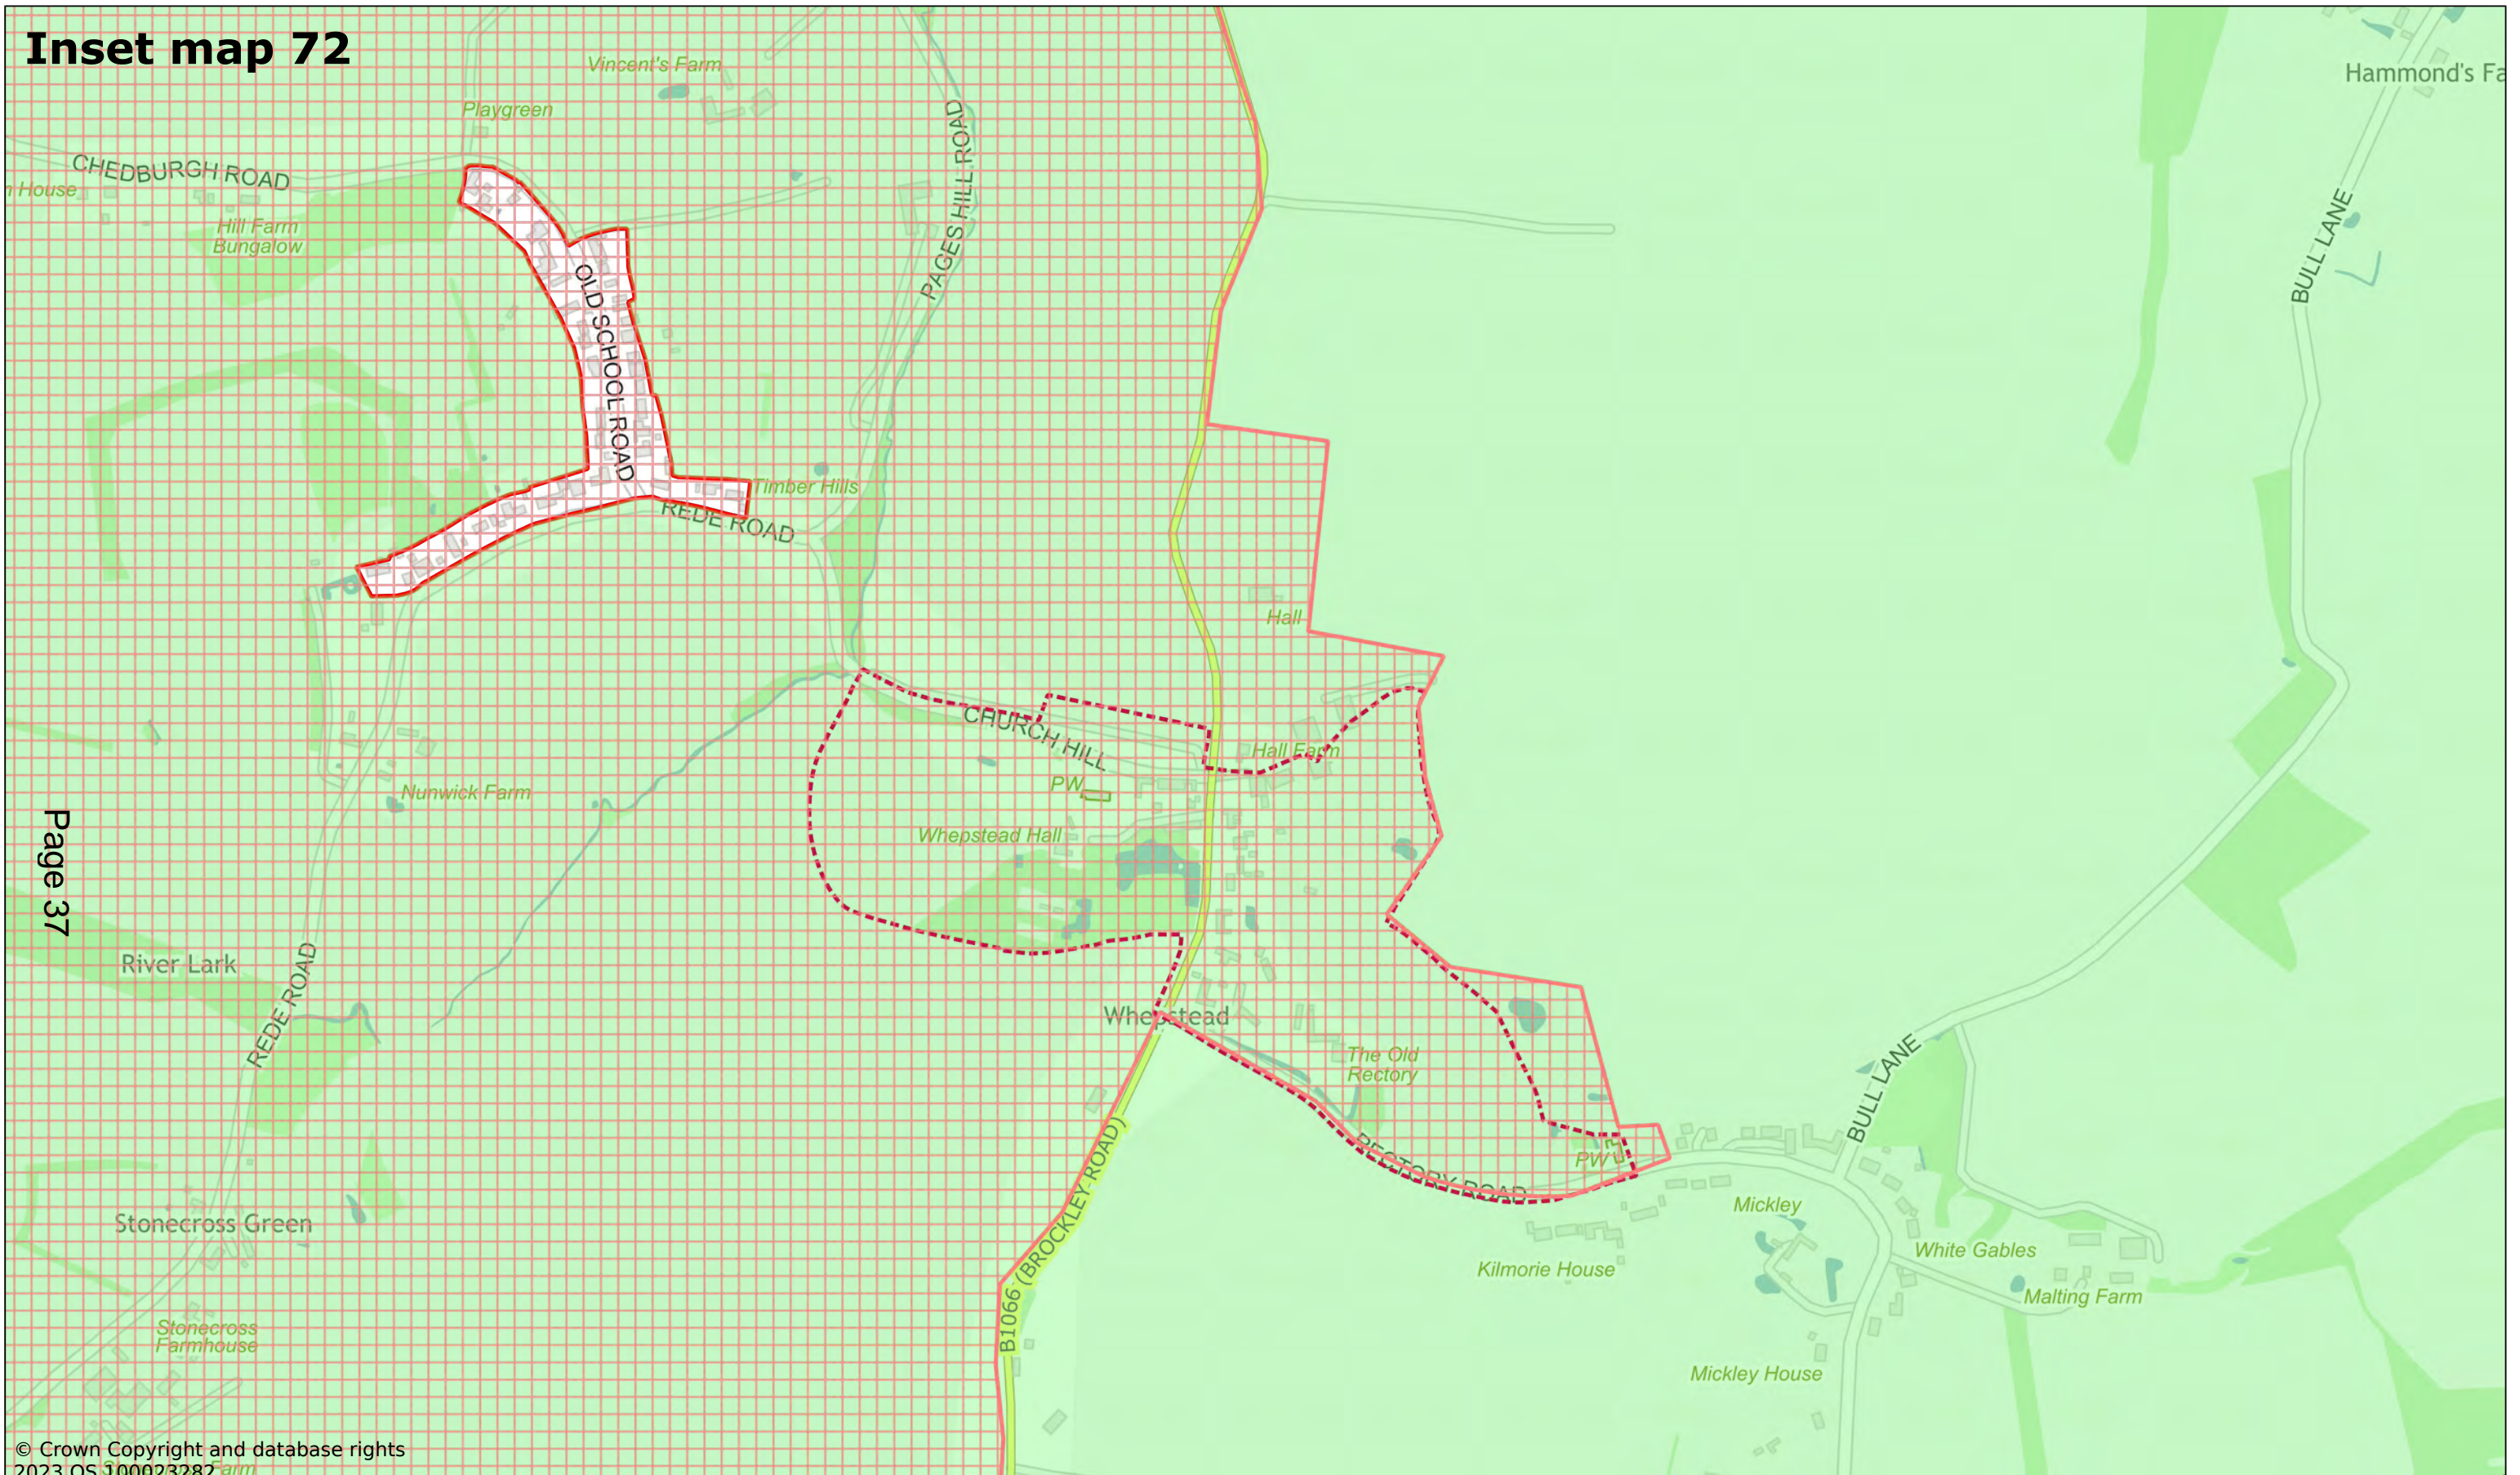

Inset map 72

Page 37

© Crown Copyright and database rights 2023 OS 100023282

Whepstead

Scale: 1:6000

Printed on 2023-11-23 12:03:33

by kcooper@SEBC_DOMAIN

© Crown Copyright and database rights 2023 OS 100023282.

West Suffolk House
Western Way
Bury St Edmunds
IP33 3YU
01284 763233
www.westsuffolk.gov.uk