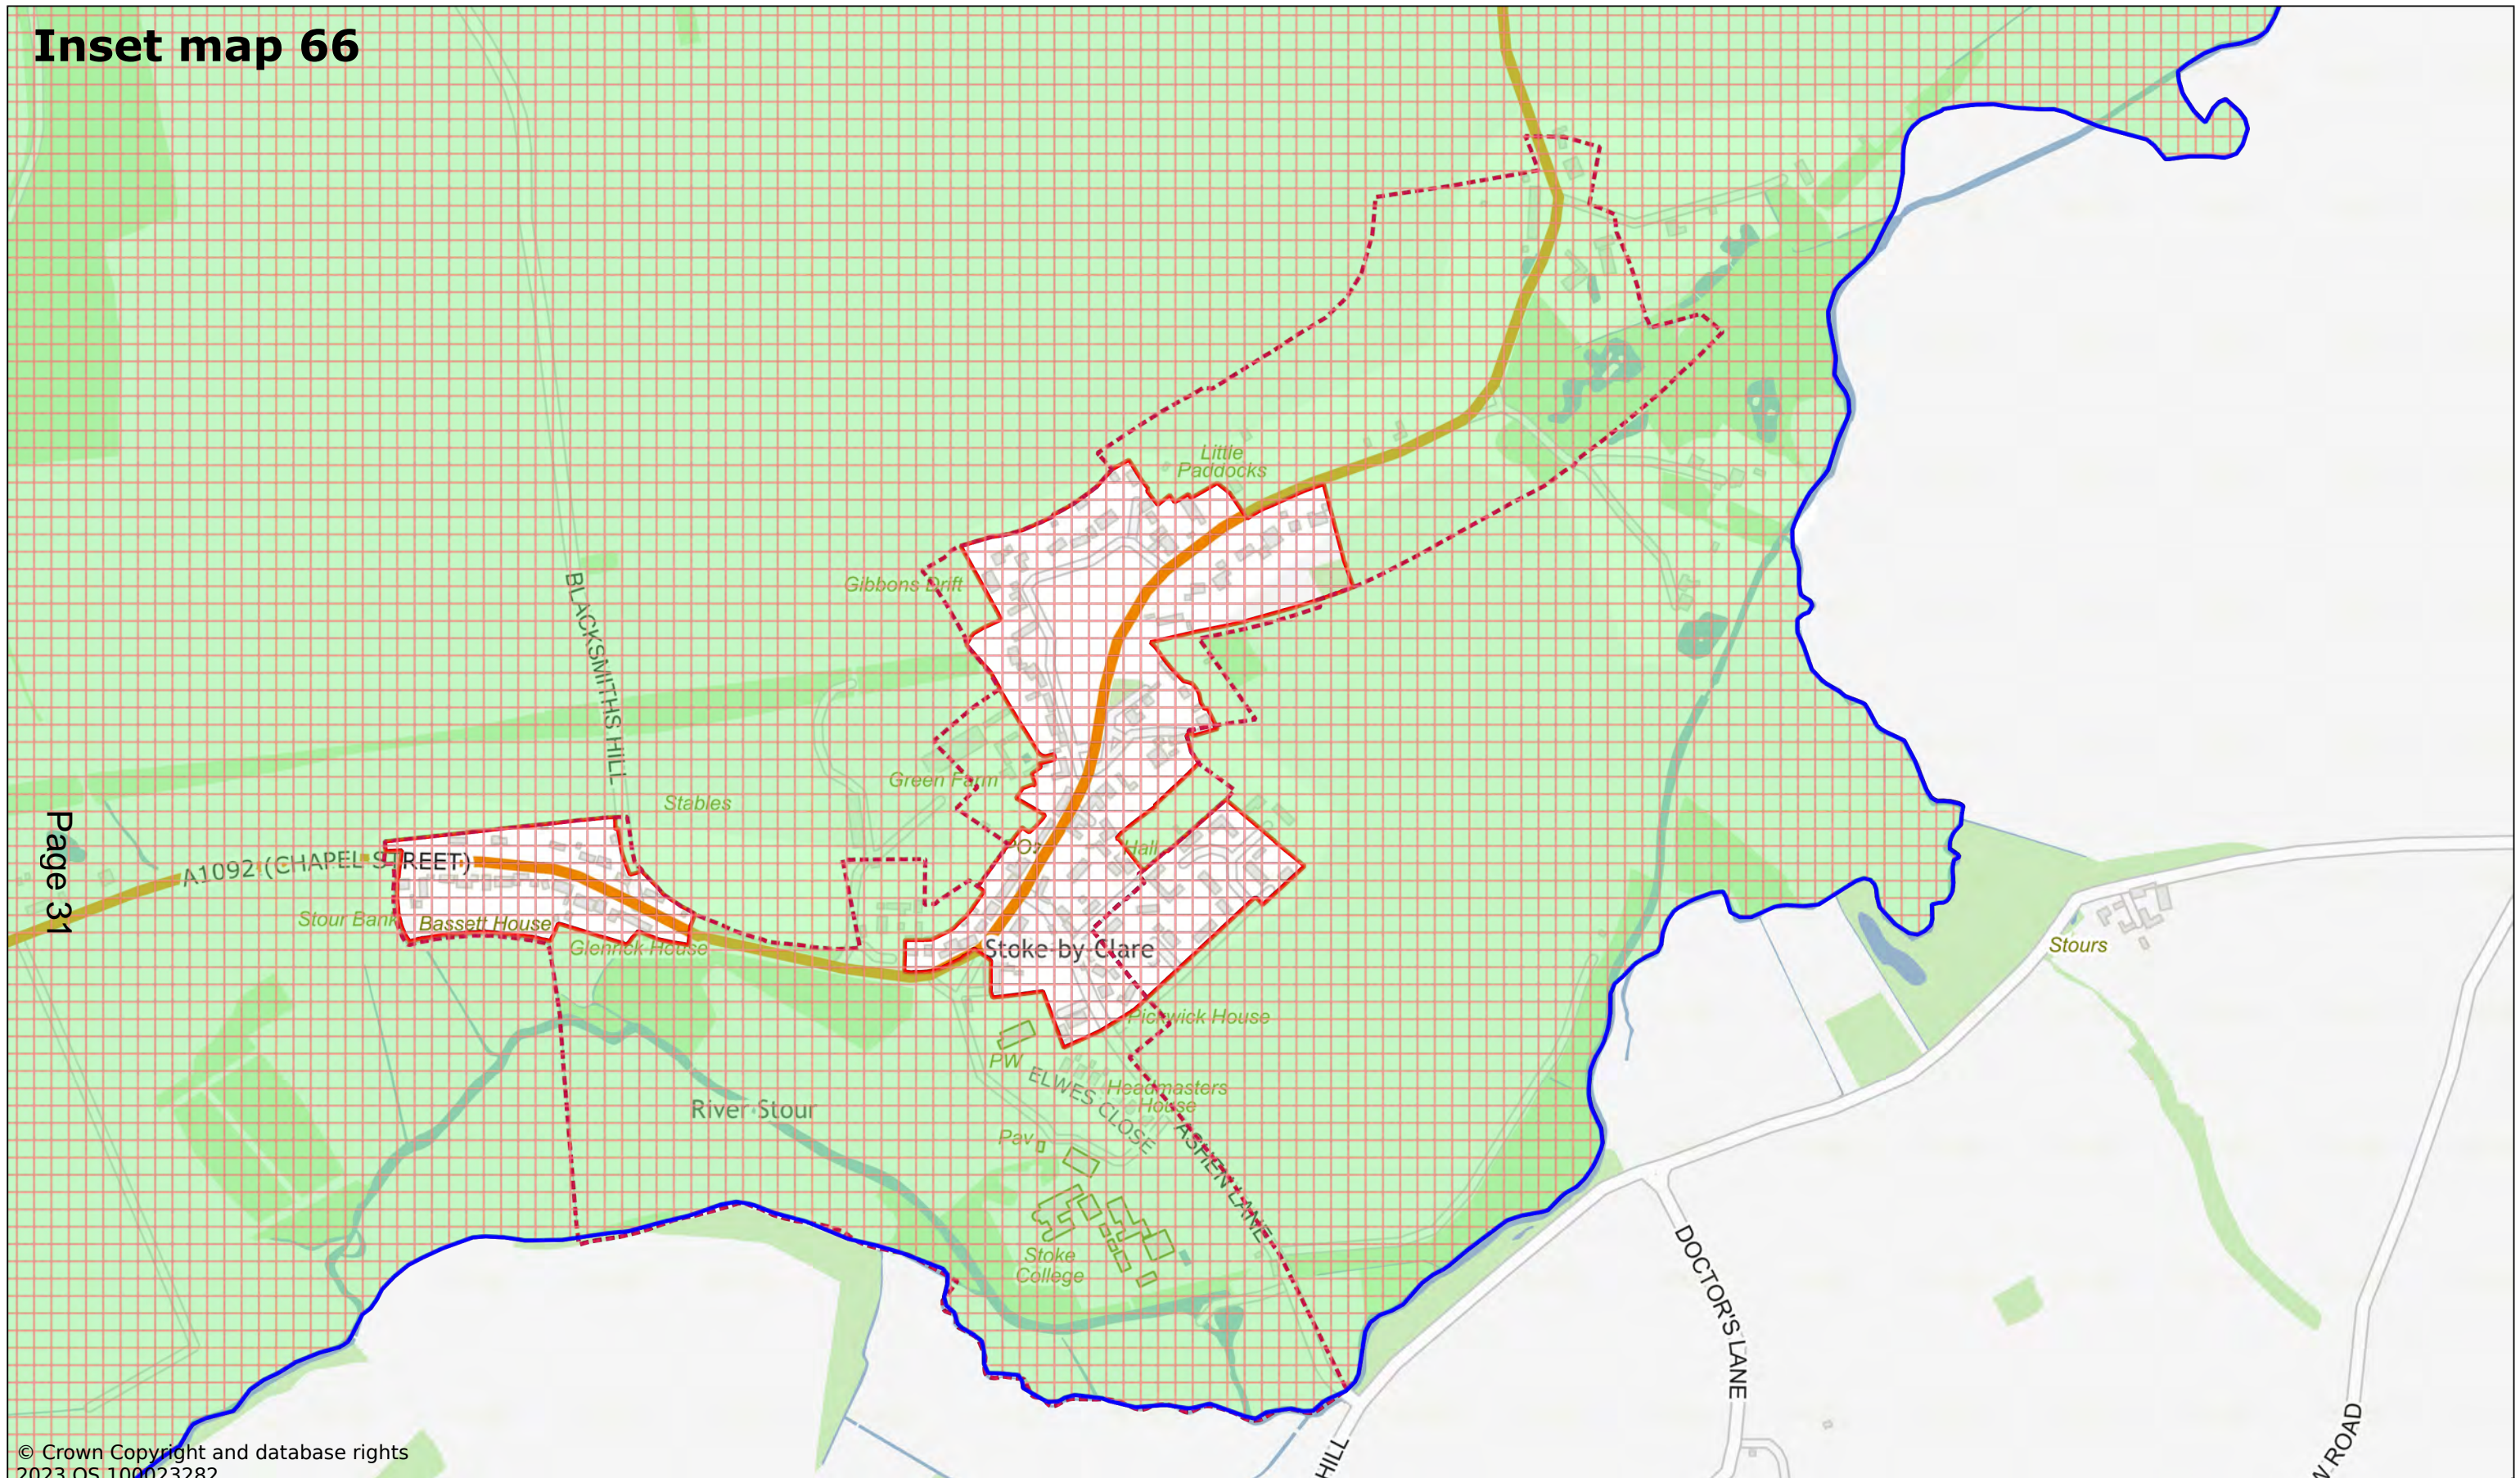

Inset map 66

Page 31

© Crown Copyright and database rights 2023 OS 100023282

Stoke By Clare

Scale: 1:6000

Printed on 2023-11-23 11:15:35

by kcooper@SEBC_DOMAIN

© Crown Copyright and database rights 2023 OS 100023282.

West Suffolk House
Western Way
Bury St Edmunds
IP33 3YU
01284 763233
www.westsuffolk.gov.uk