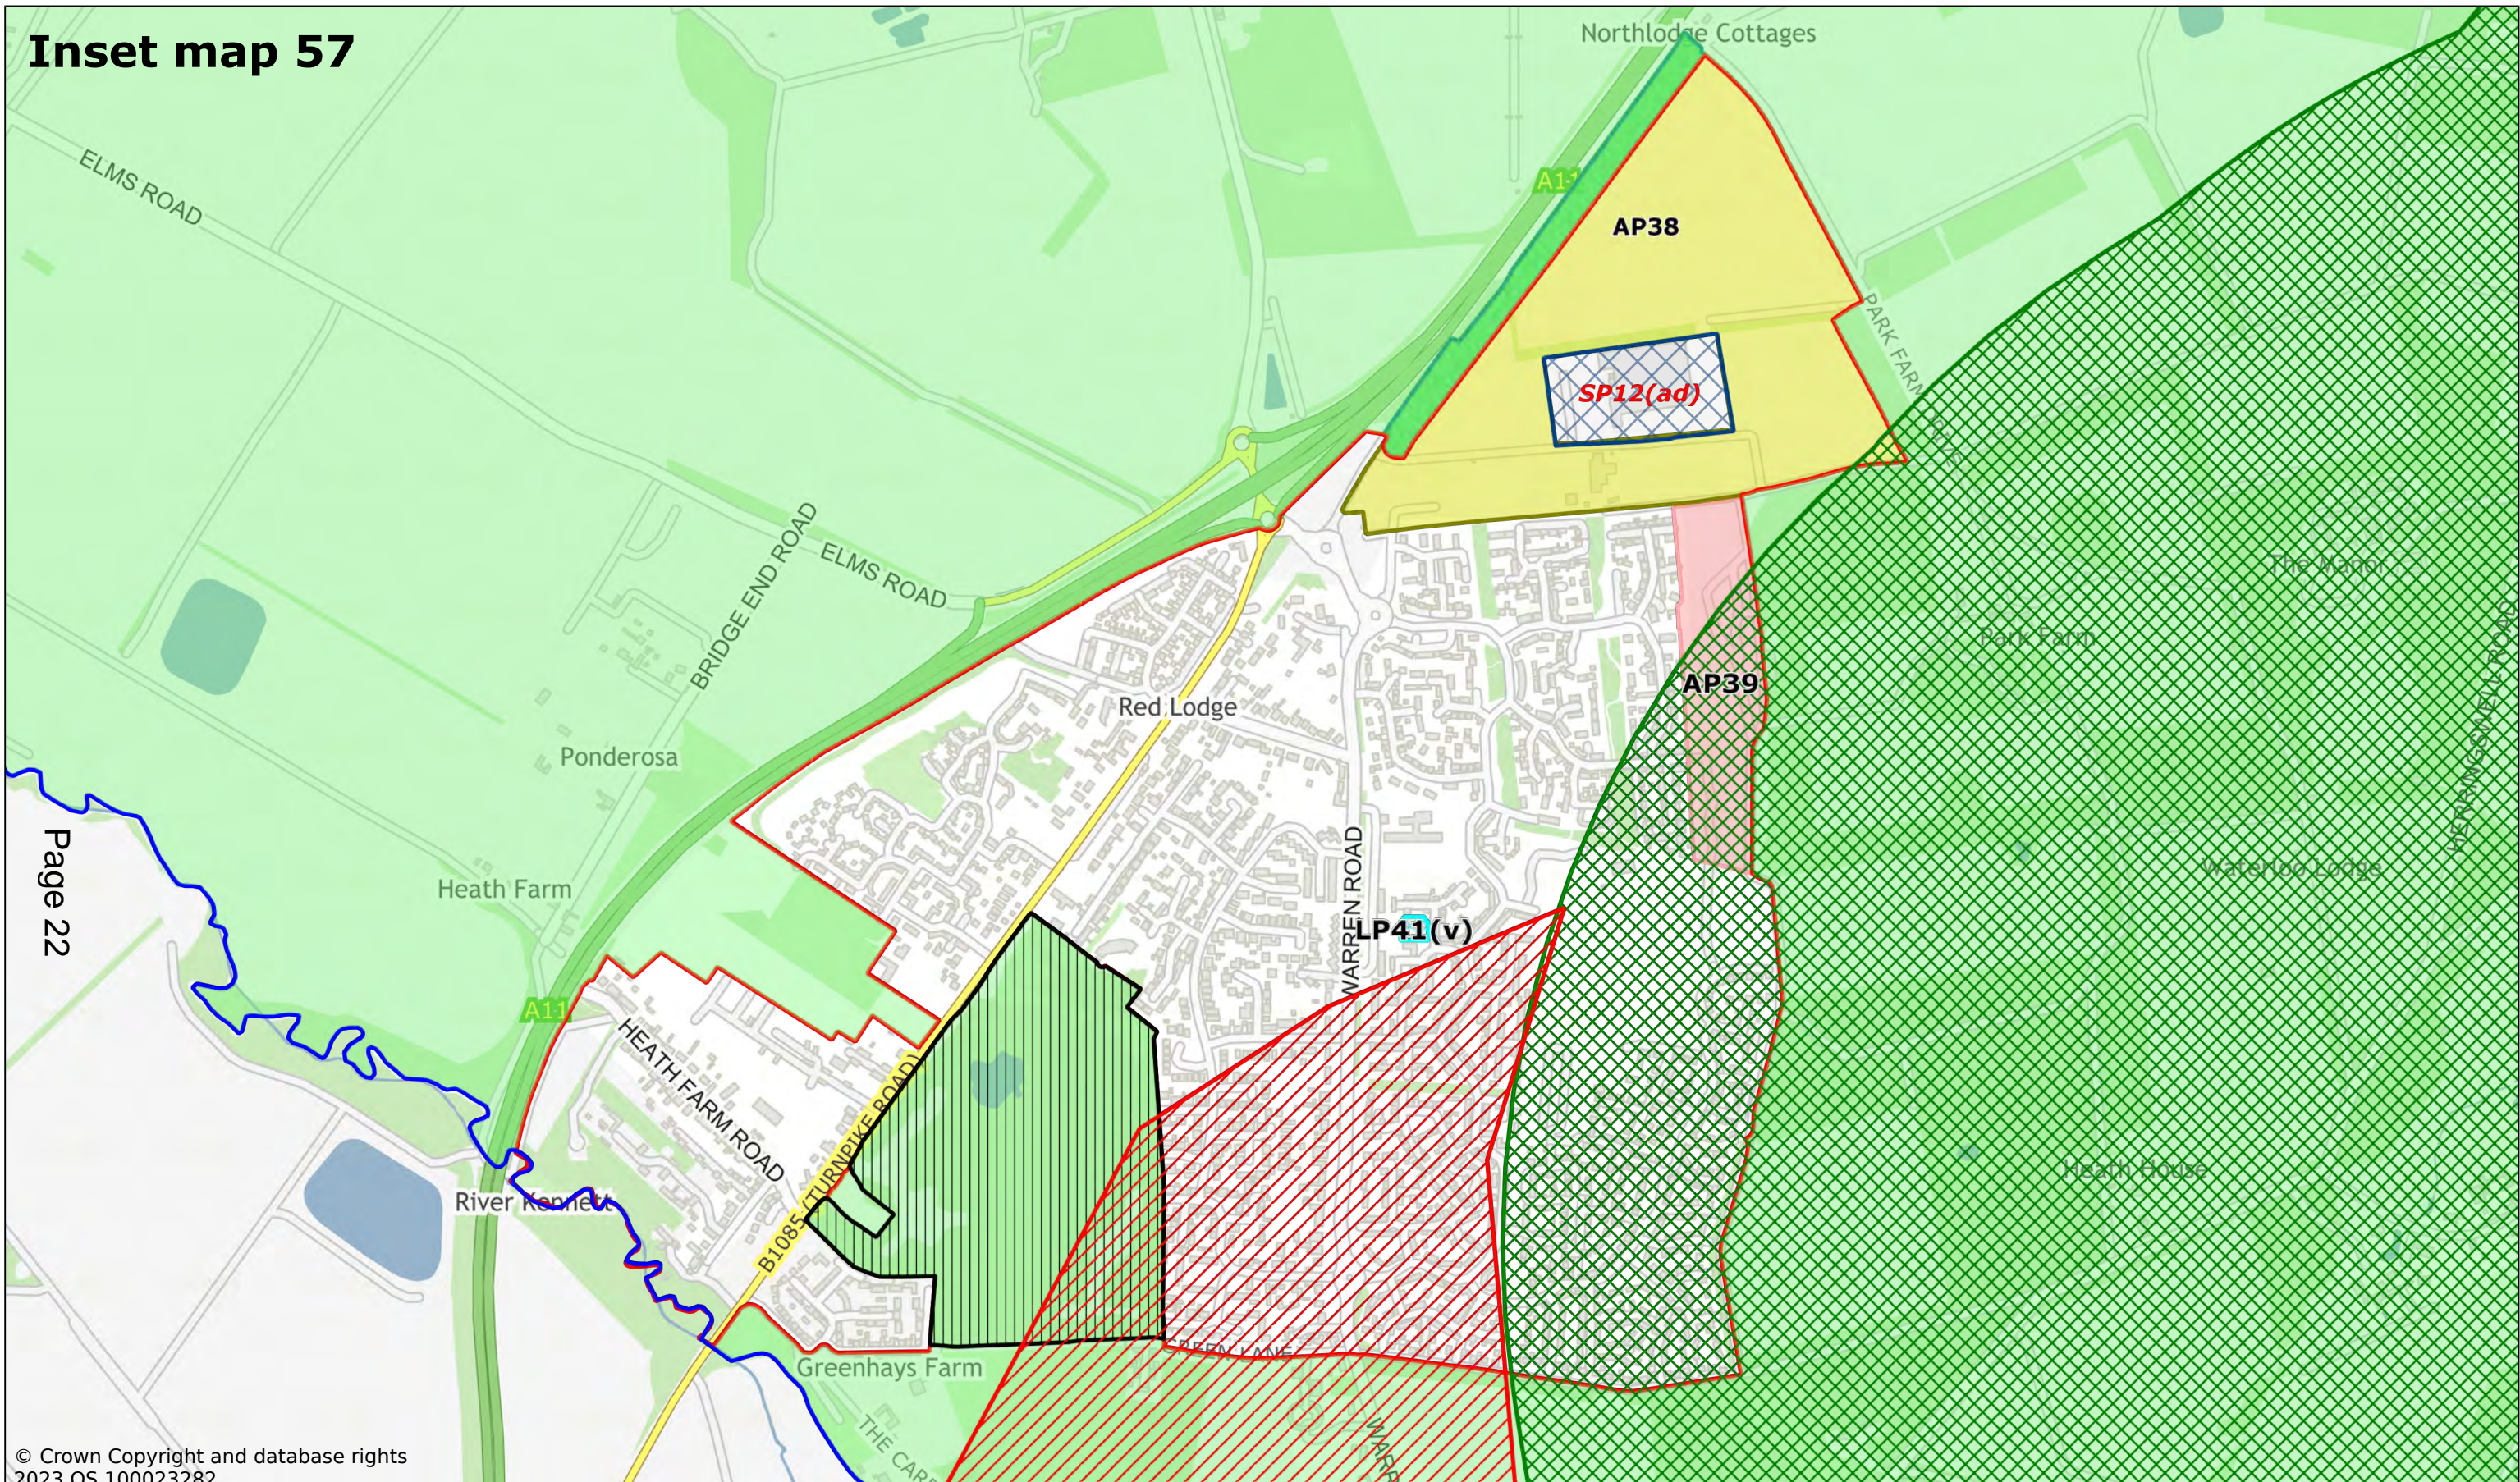

Inset map 57

Page 22

© Crown Copyright and database rights 2023 OS 100023282

Red Lodge

Scale: 1:9000

Printed on 2023-12-06 11:01:39

by dbugg@SEBC_DOMAIN

© Crown Copyright and database rights 2023 OS 100023282.