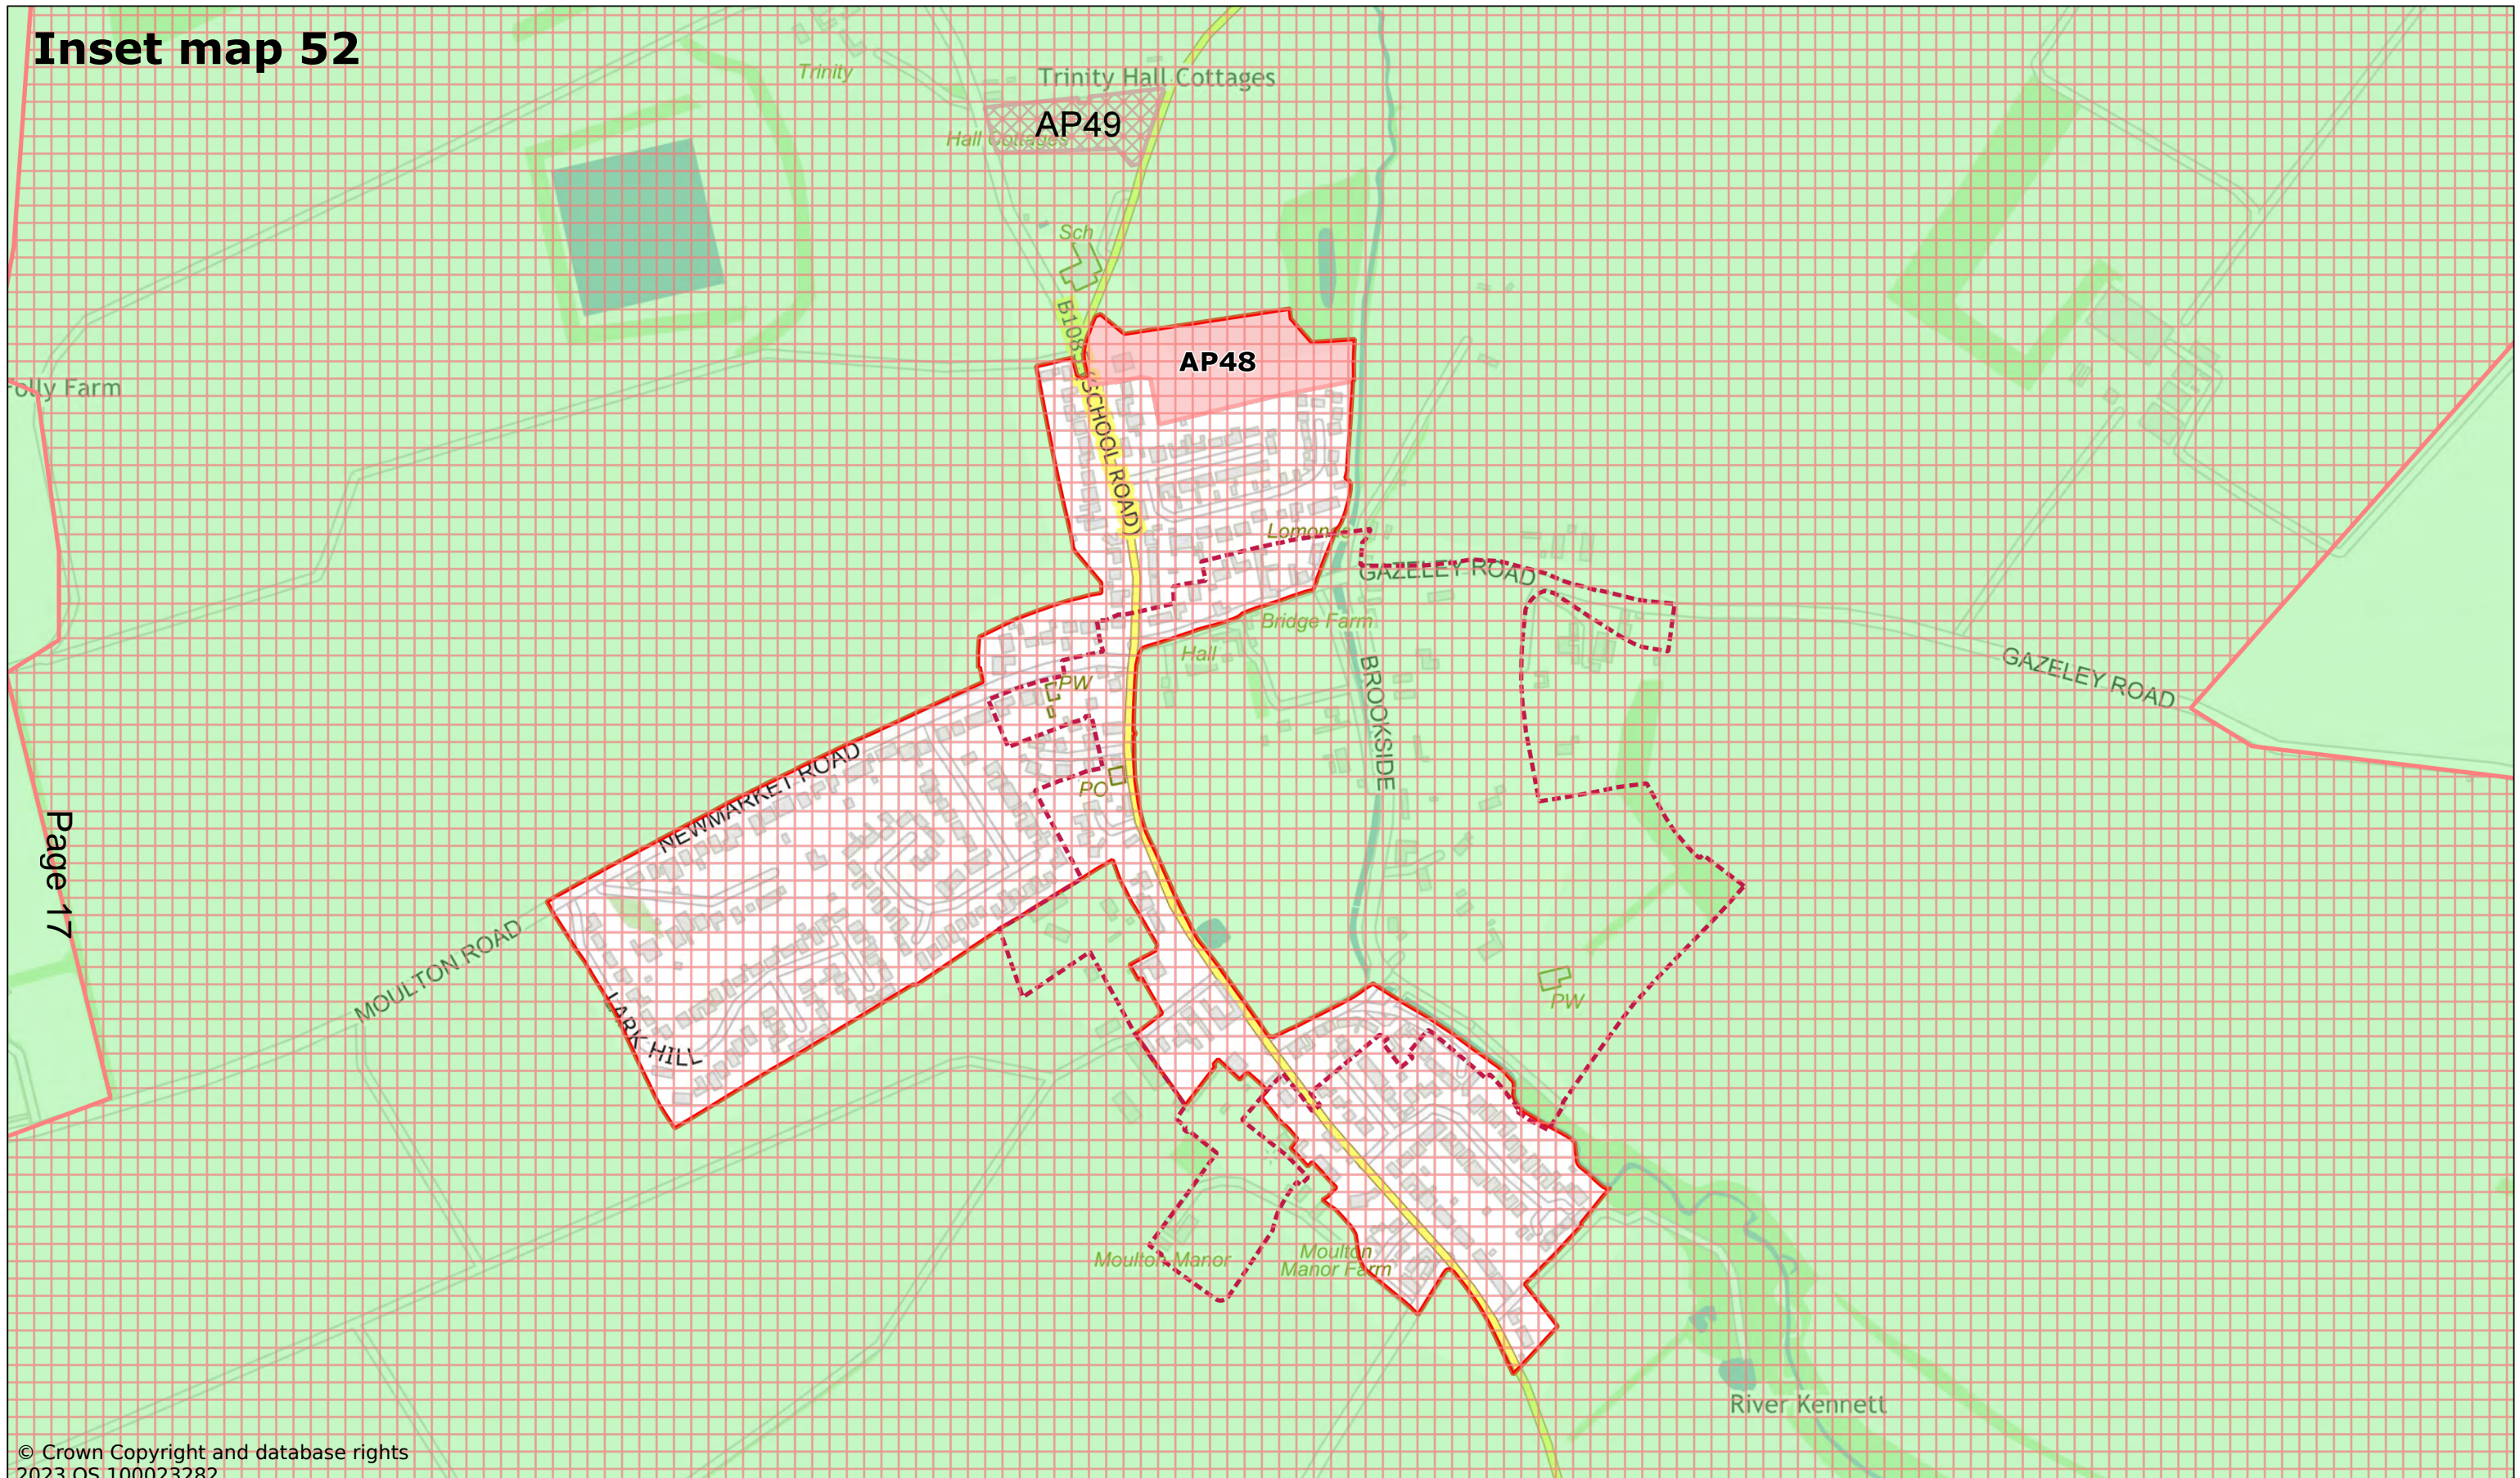

Inset map 52

Page 17

© Crown Copyright and database rights 2023 OS 100023282.

Moulton

Scale: 1:6000

Printed on 2023-11-24 11:23:08

by kcooper@SEBC_DOMAIN

© Crown Copyright and database rights 2023 OS 100023282.