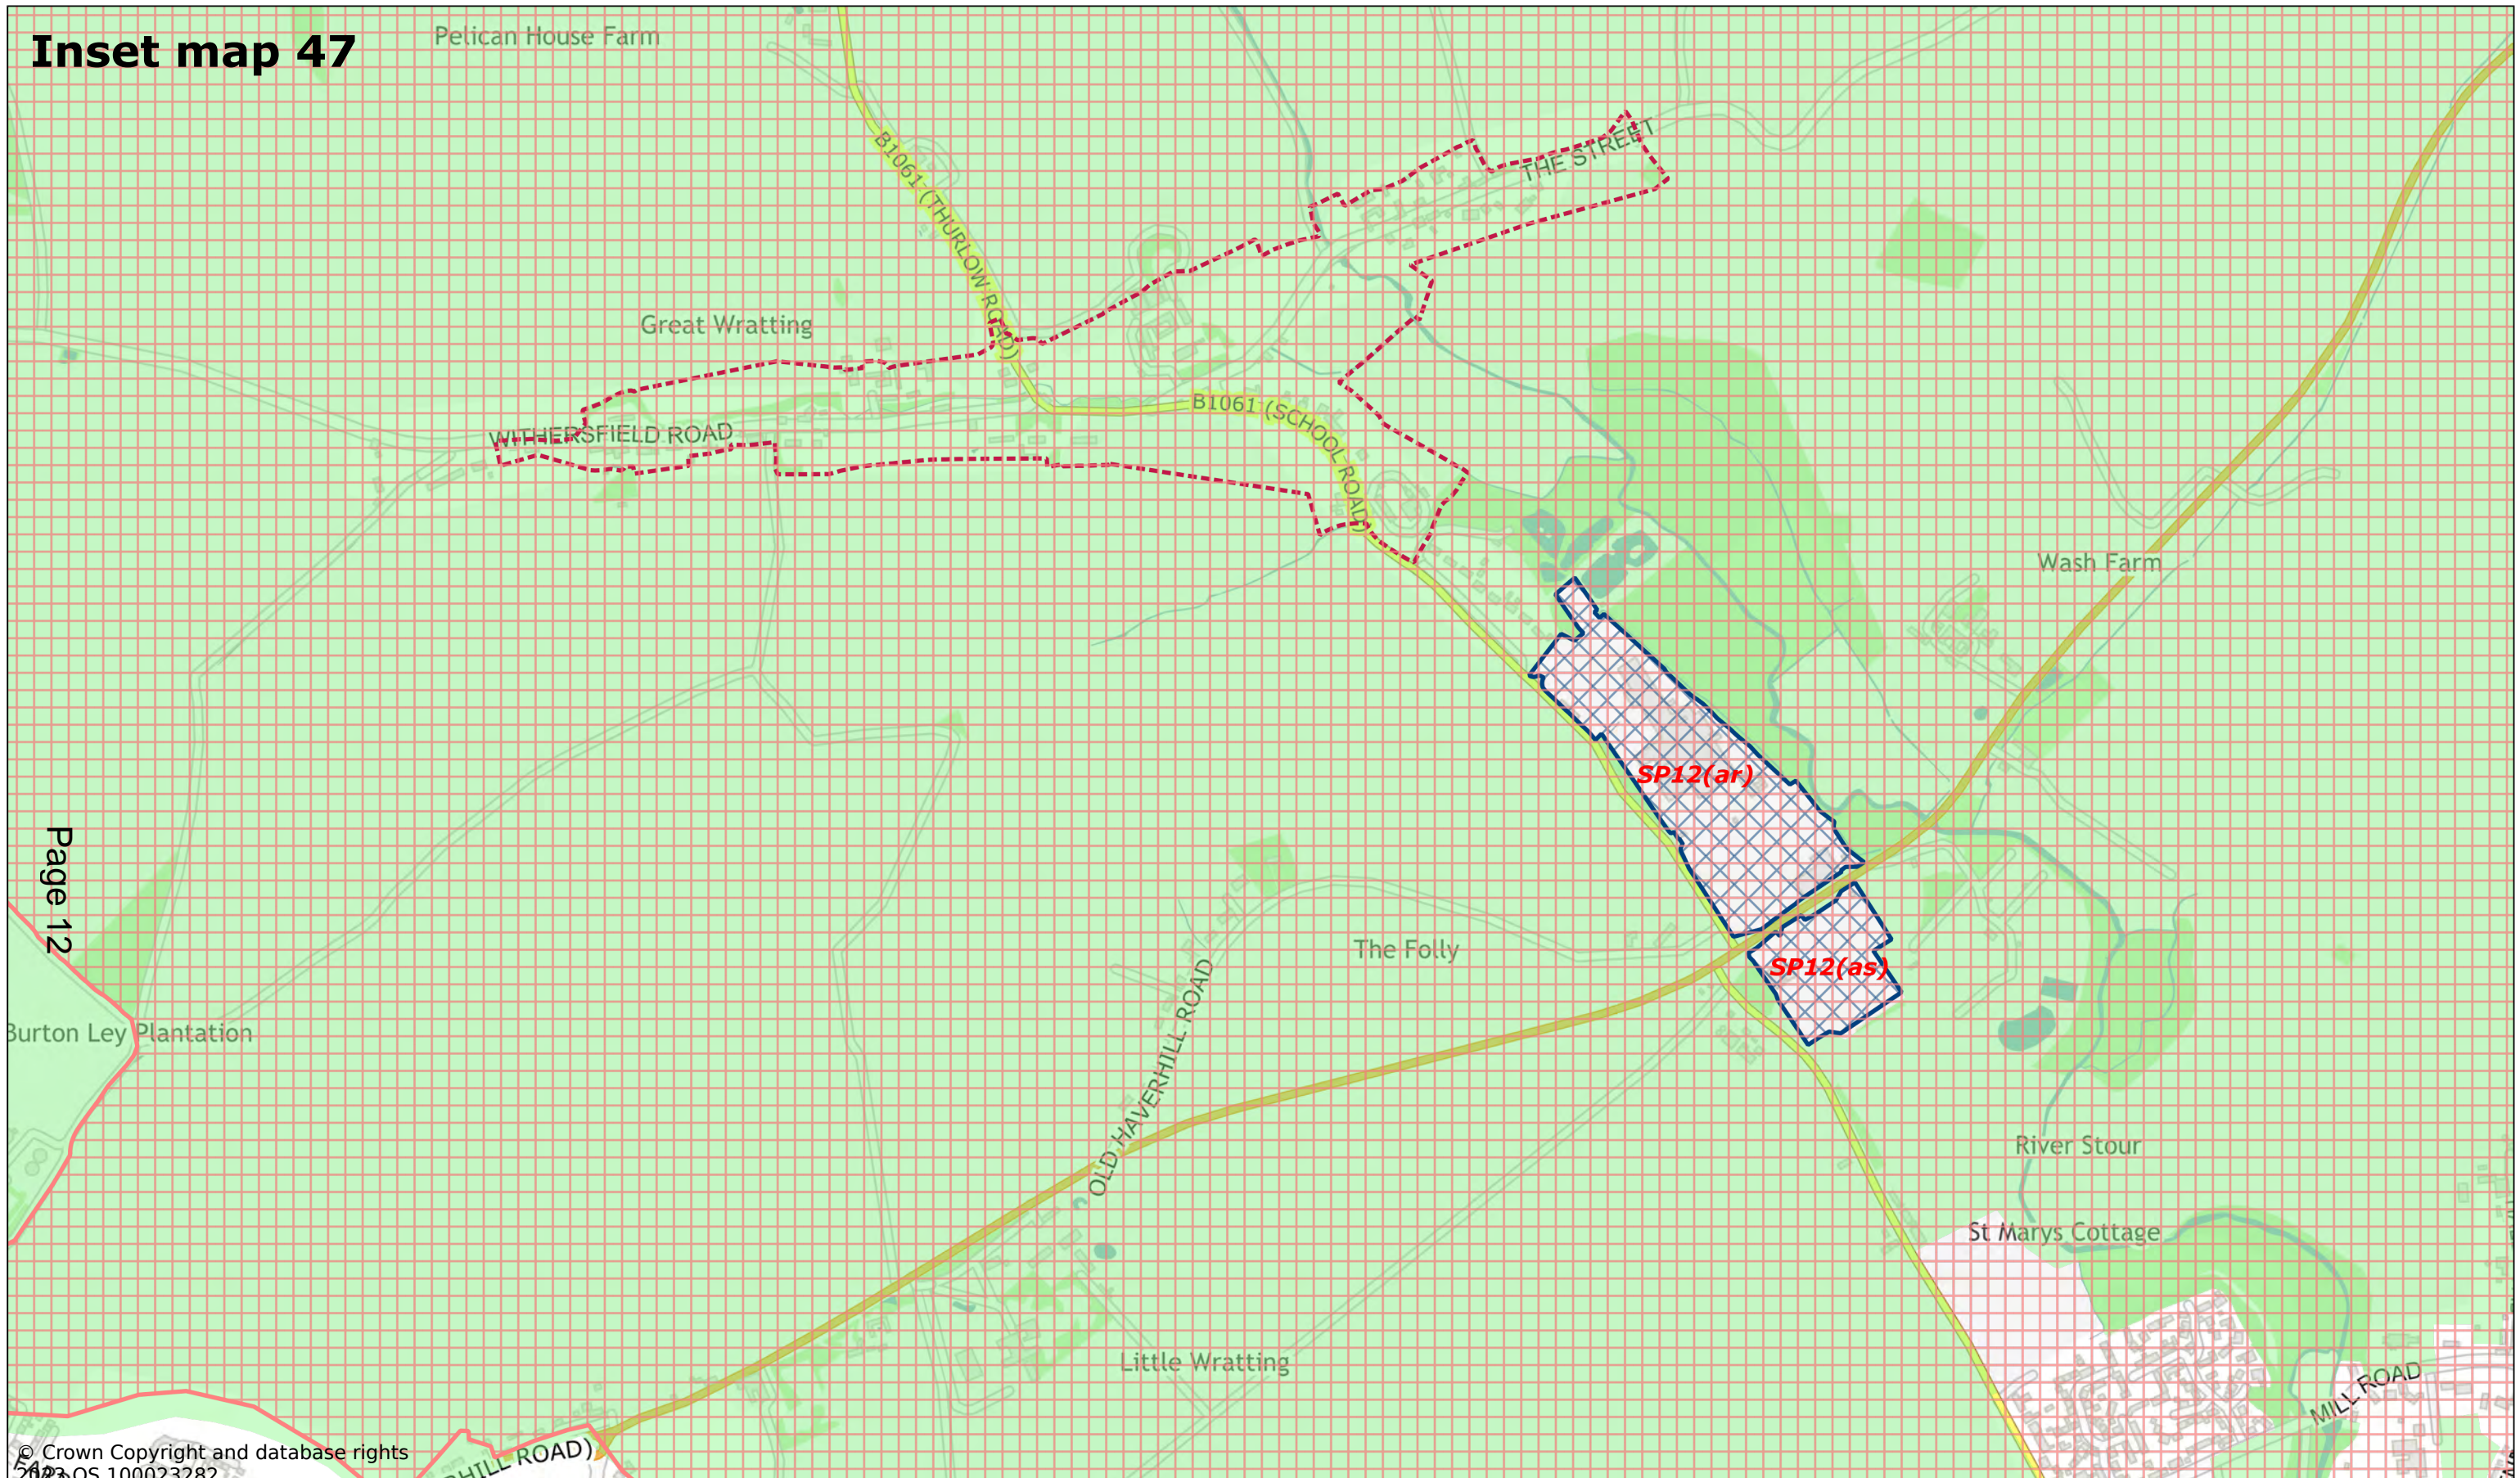

by kcooper@SEBC_DOMAIN

© Crown Copyright and database rights 2023 OS 100023282.

West Suffolk House
 Western Way
 Bury St Edmunds
 IP33 3YU
 01284 763233
www.westsuffolk.gov.uk

Inset map 47

Pelican House Farm