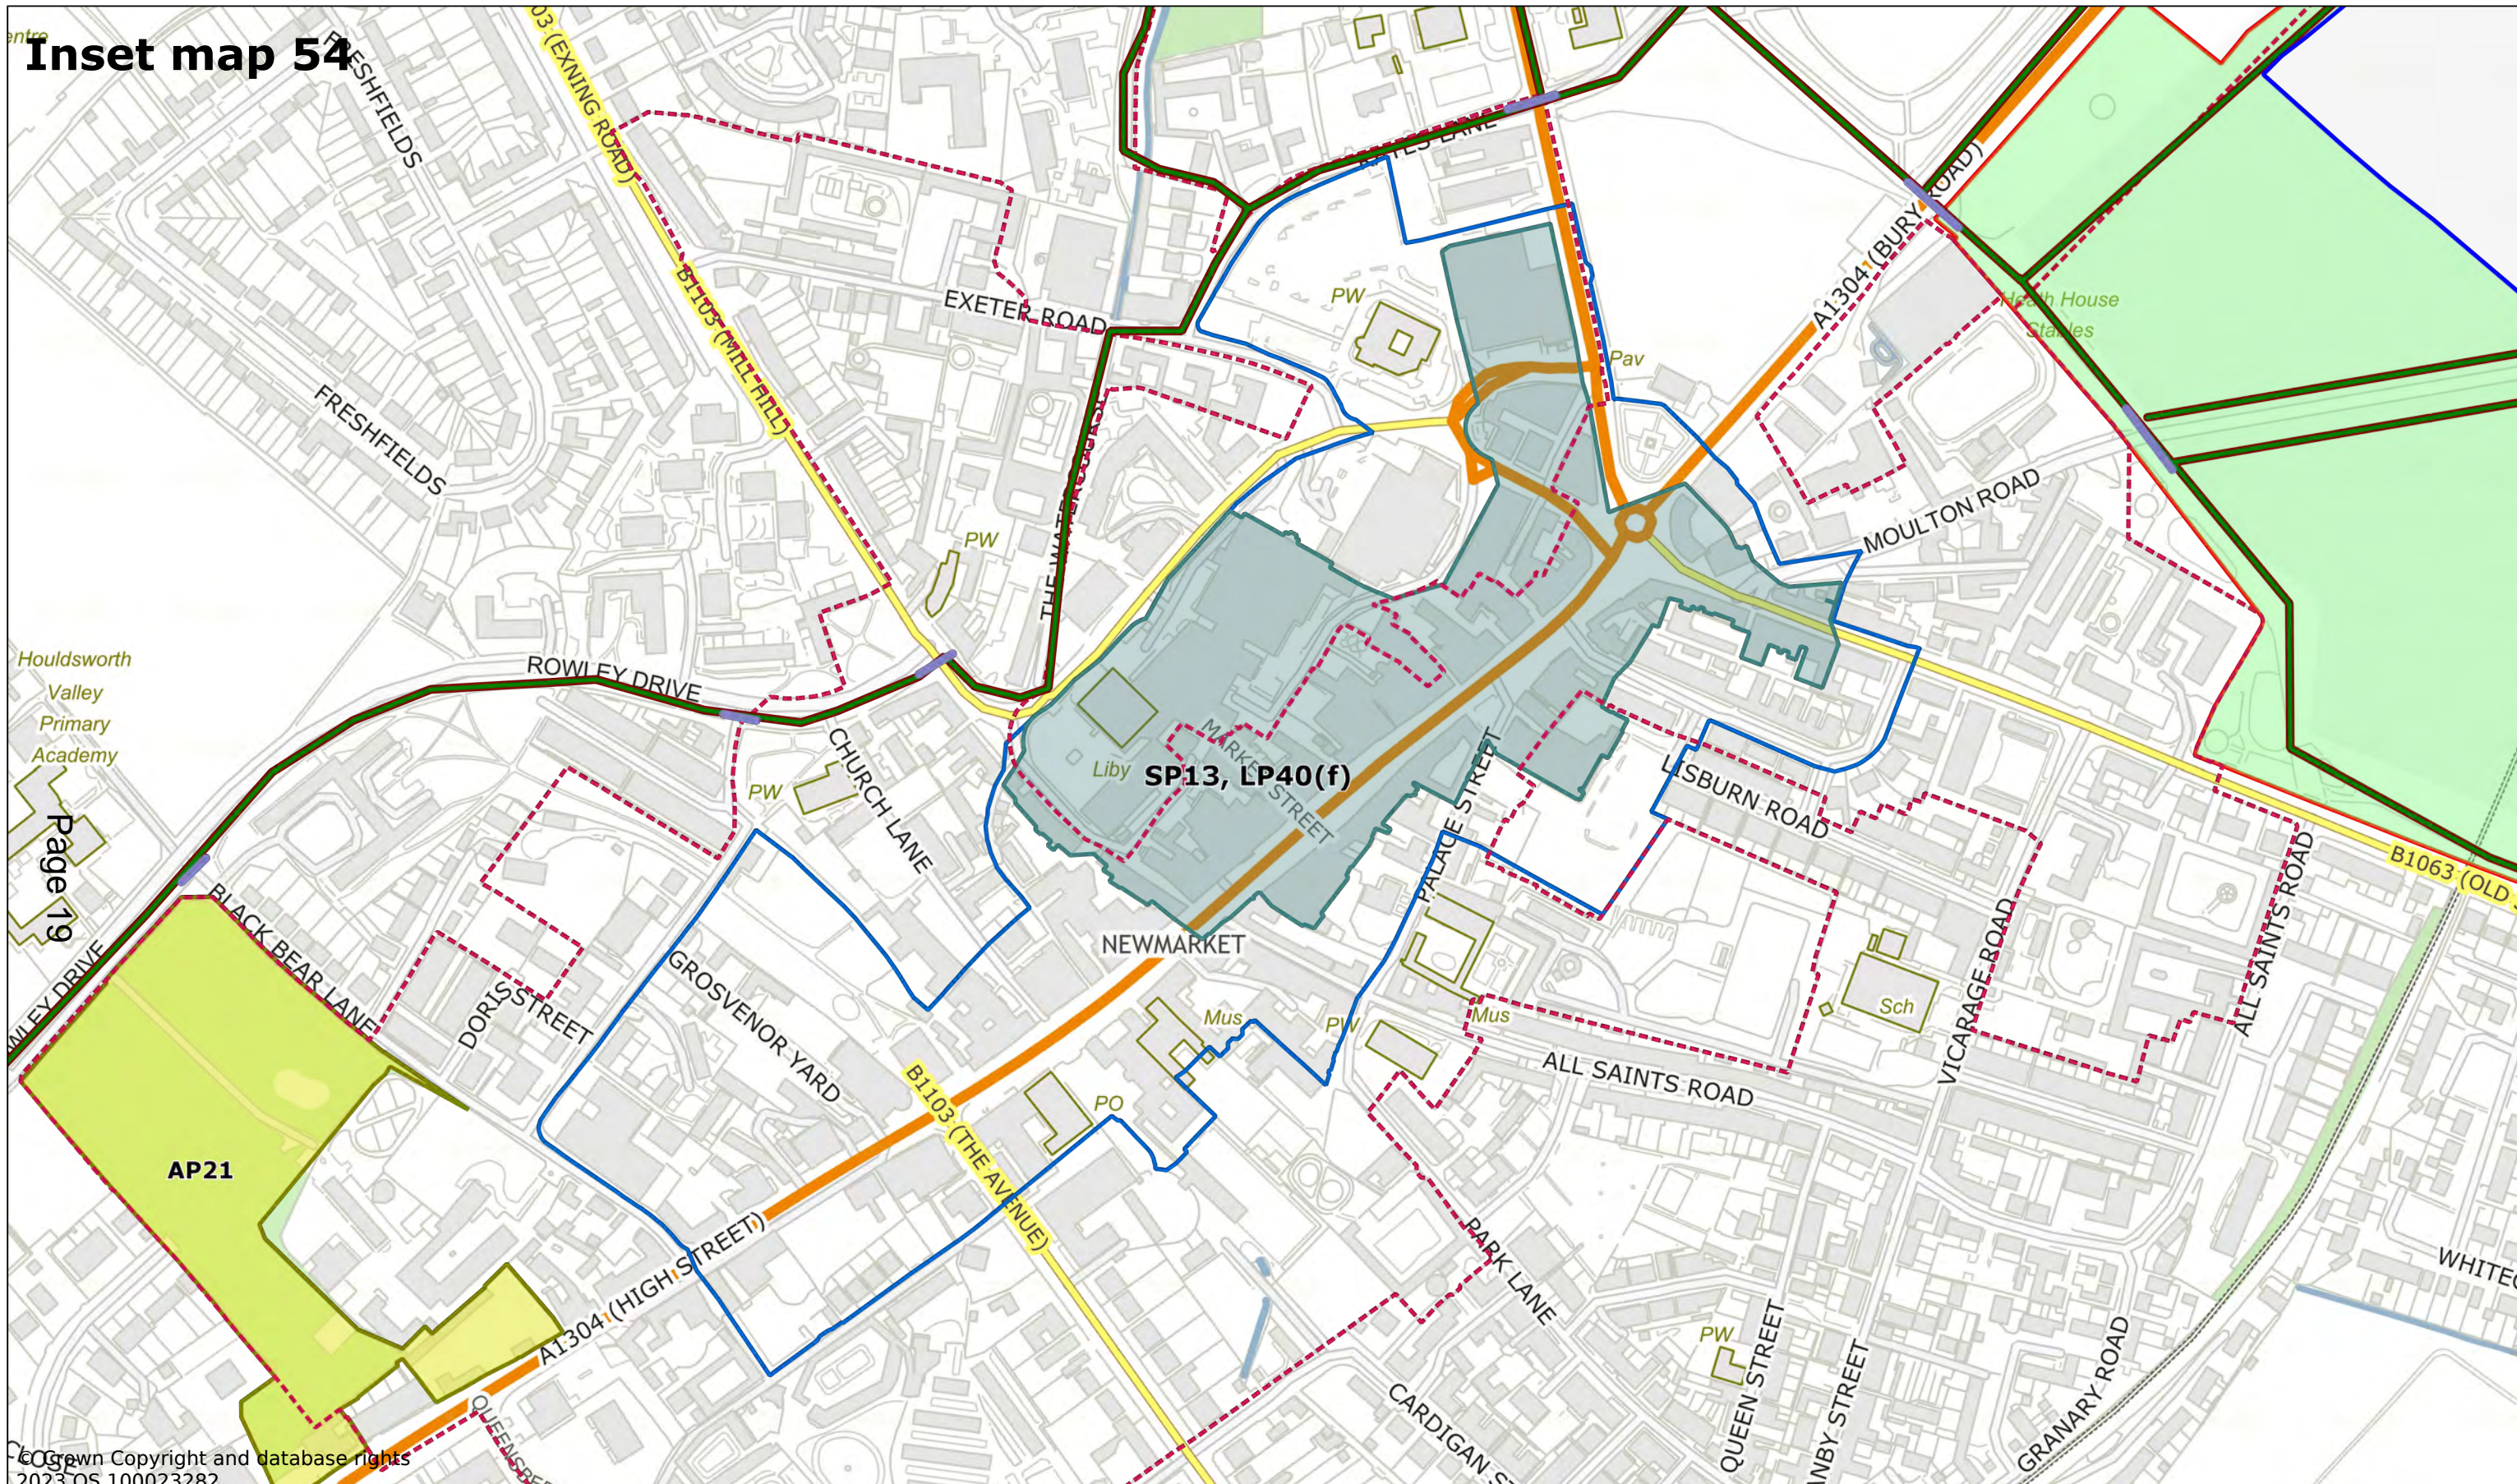

Inset map 54

Houldsworth Valley Primary Academy

Page 19

© Crown Copyright and database rights 2023 OS 100023282

Newmarket Town Centre

Scale: 1:3500

Printed on 2023-12-06 10:59:01

by dbugg@SEBC_DOMAIN

© Crown Copyright and database rights 2023 OS 100023282.

West Suffolk House
Western Way
Bury St Edmunds
IP33 3YU
01284 763233
www.westsuffolk.gov.uk