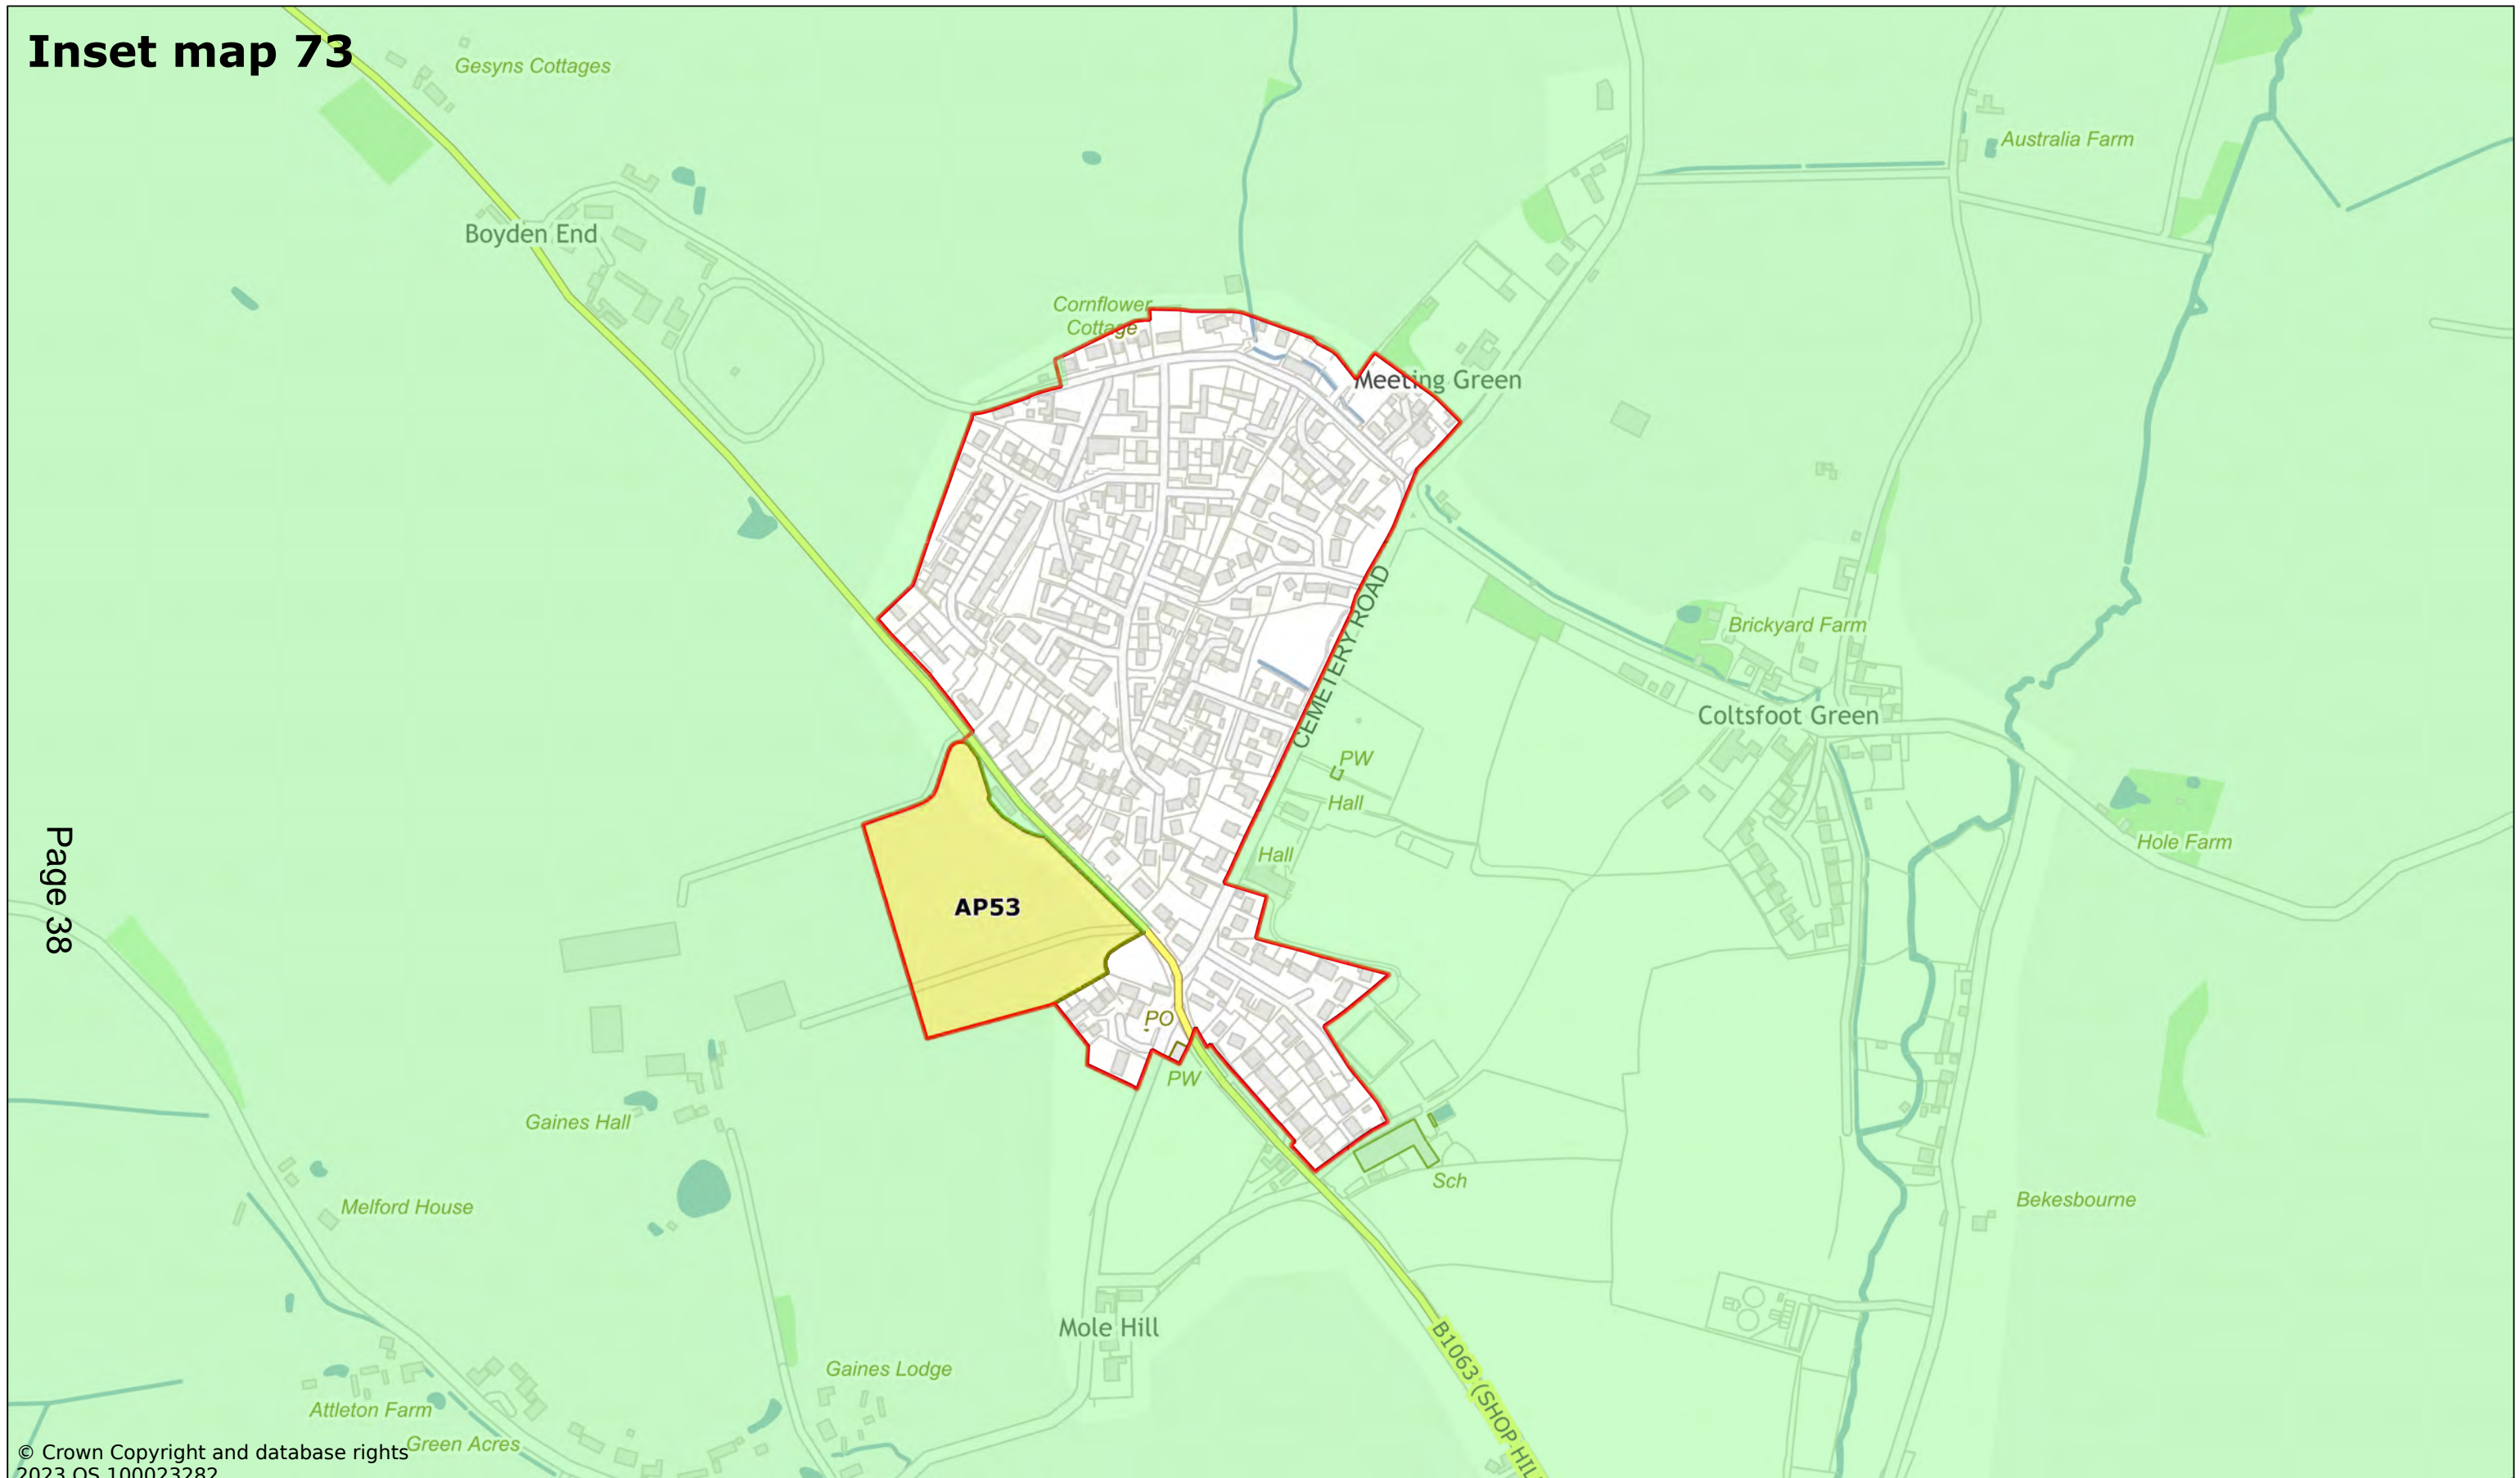

Inset map 73

Page 38

© Crown Copyright and database rights 2023 OS 100023282

Wickhambrook

Scale: 1:5000

Printed on 2023-11-23 12:15:33

by kcooper@SEBC_DOMAIN

© Crown Copyright and database rights 2023 OS 100023282.

West Suffolk House
Western Way
Bury St Edmunds
IP33 3YU
01284 763233
www.westsuffolk.gov.uk