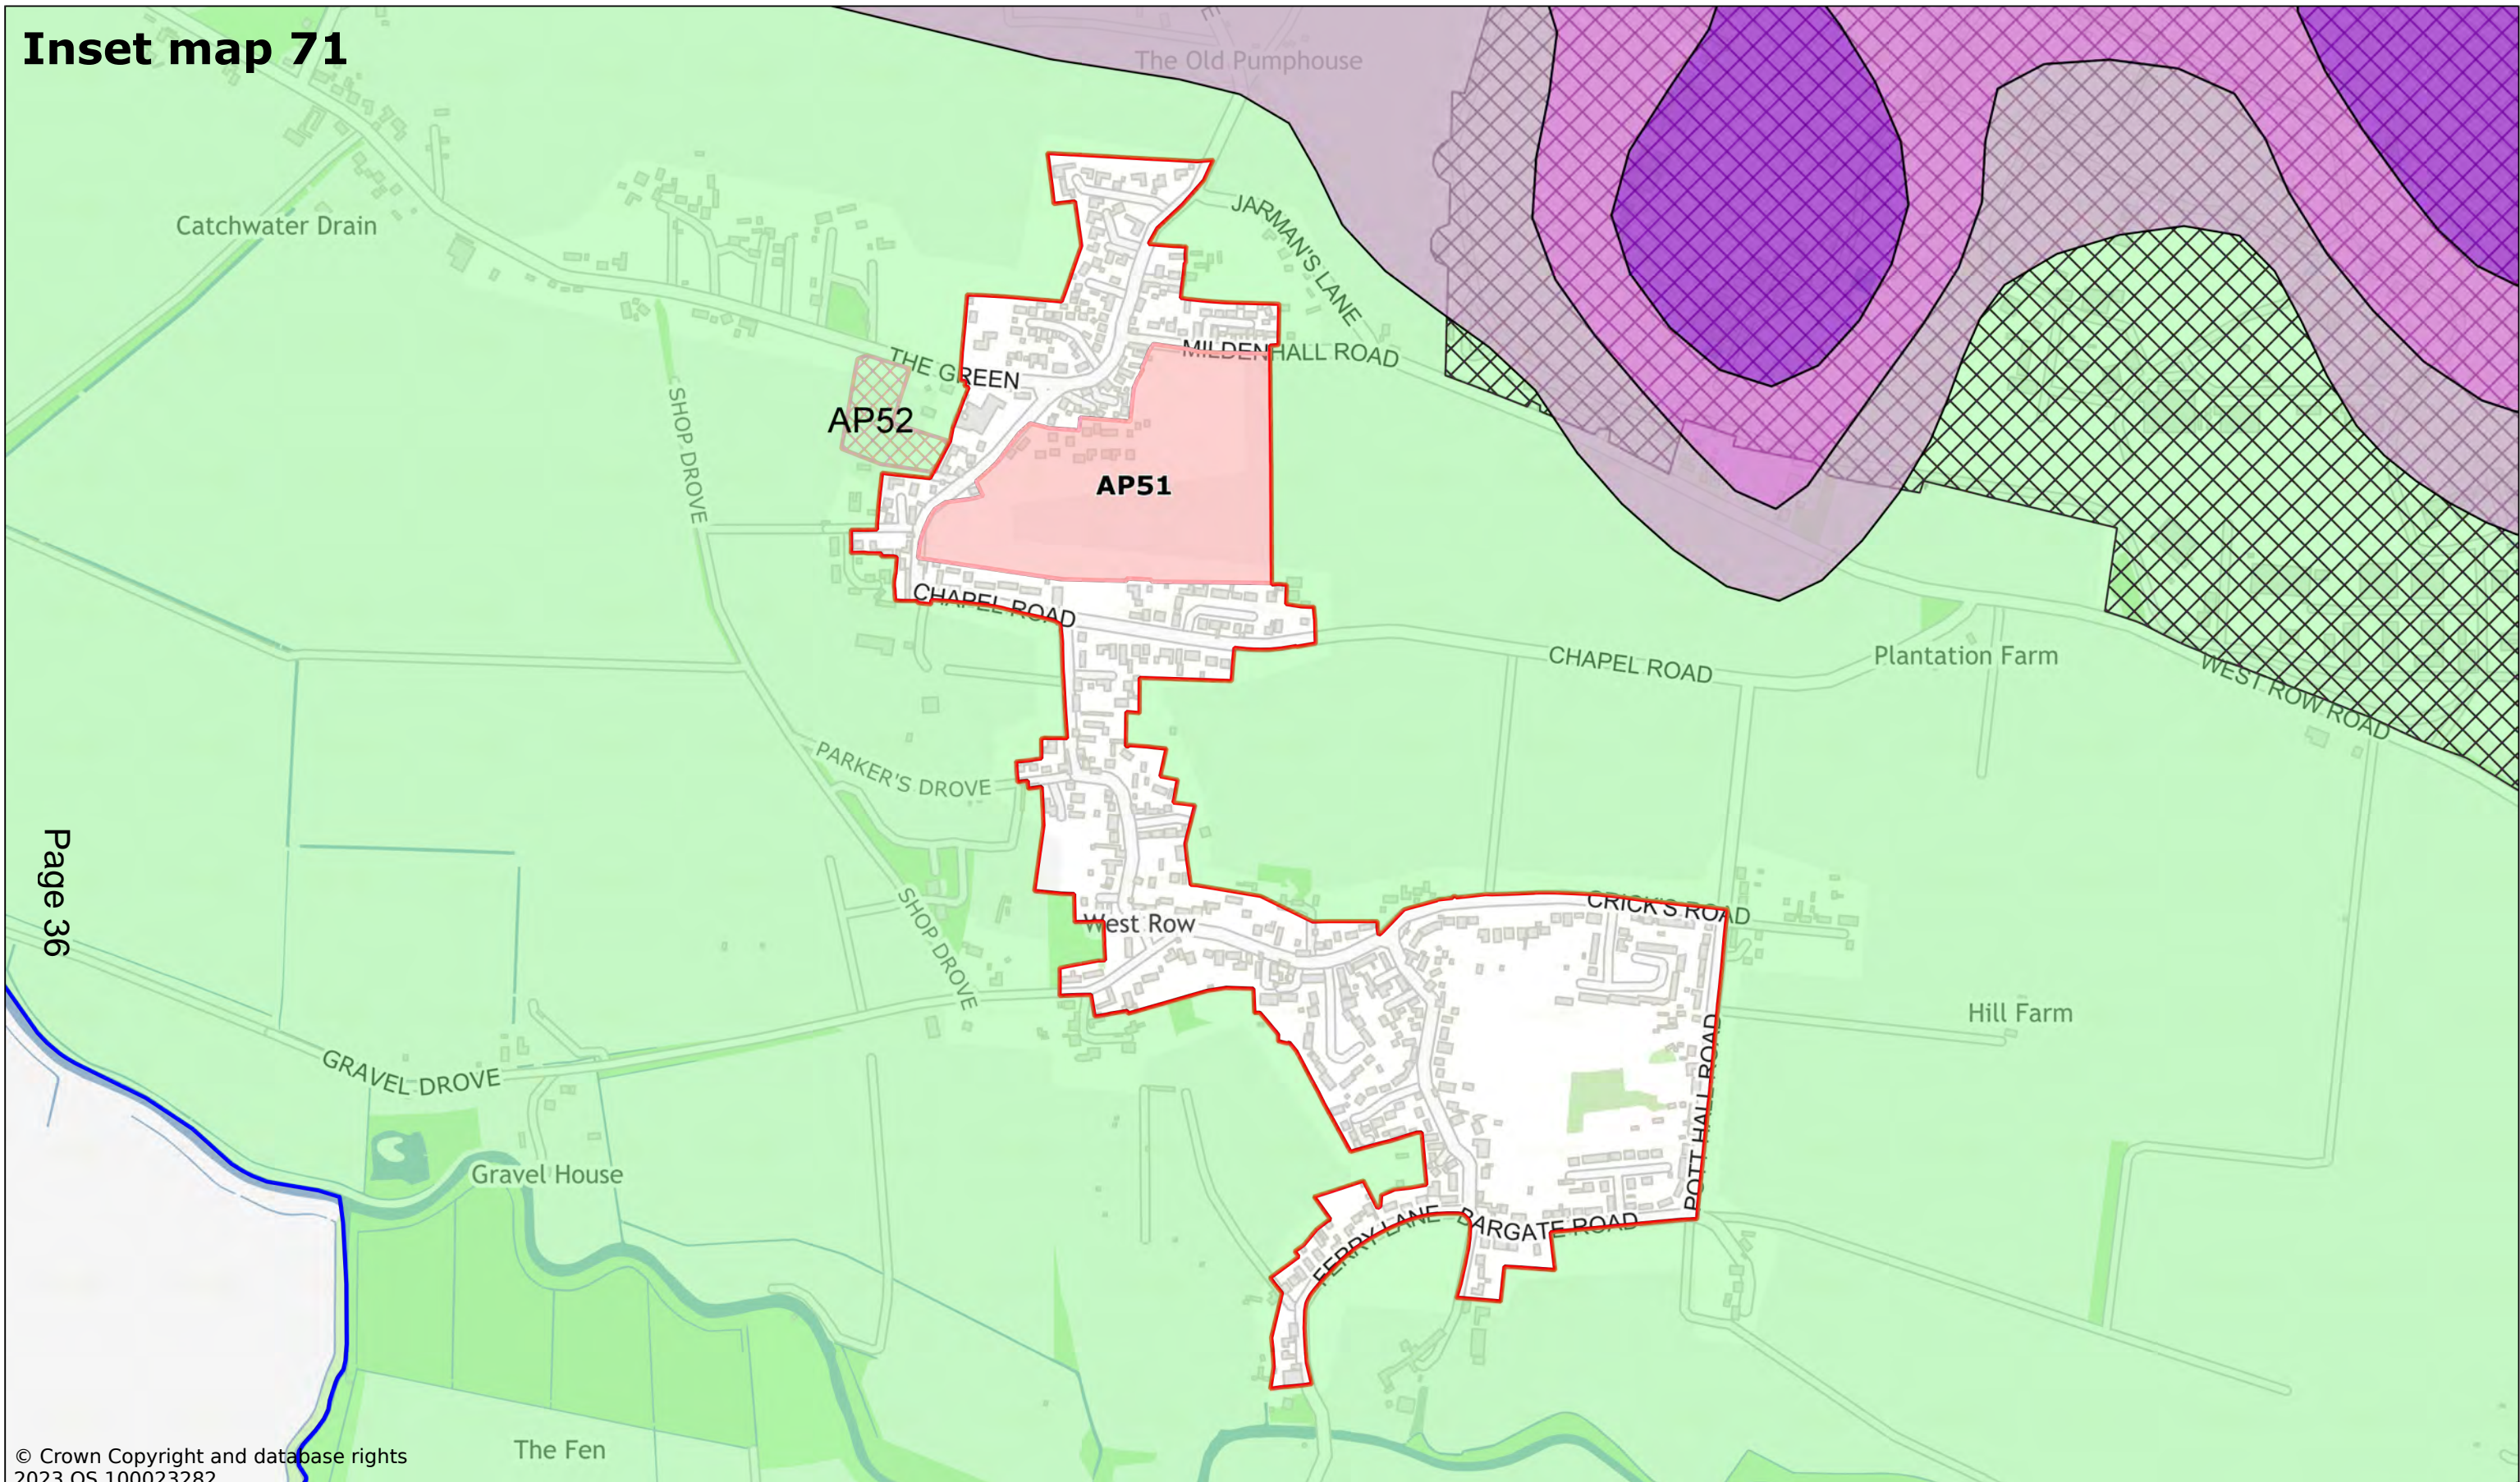

Inset map 71

Page 36

© Crown Copyright and database rights
2023 OS 100023282

West Row

Scale: 1:8000

Printed on 2023-12-06 11:46:33

by dbugg@SEBC_DOMAIN

© Crown Copyright and database rights 2023 OS 100023282.