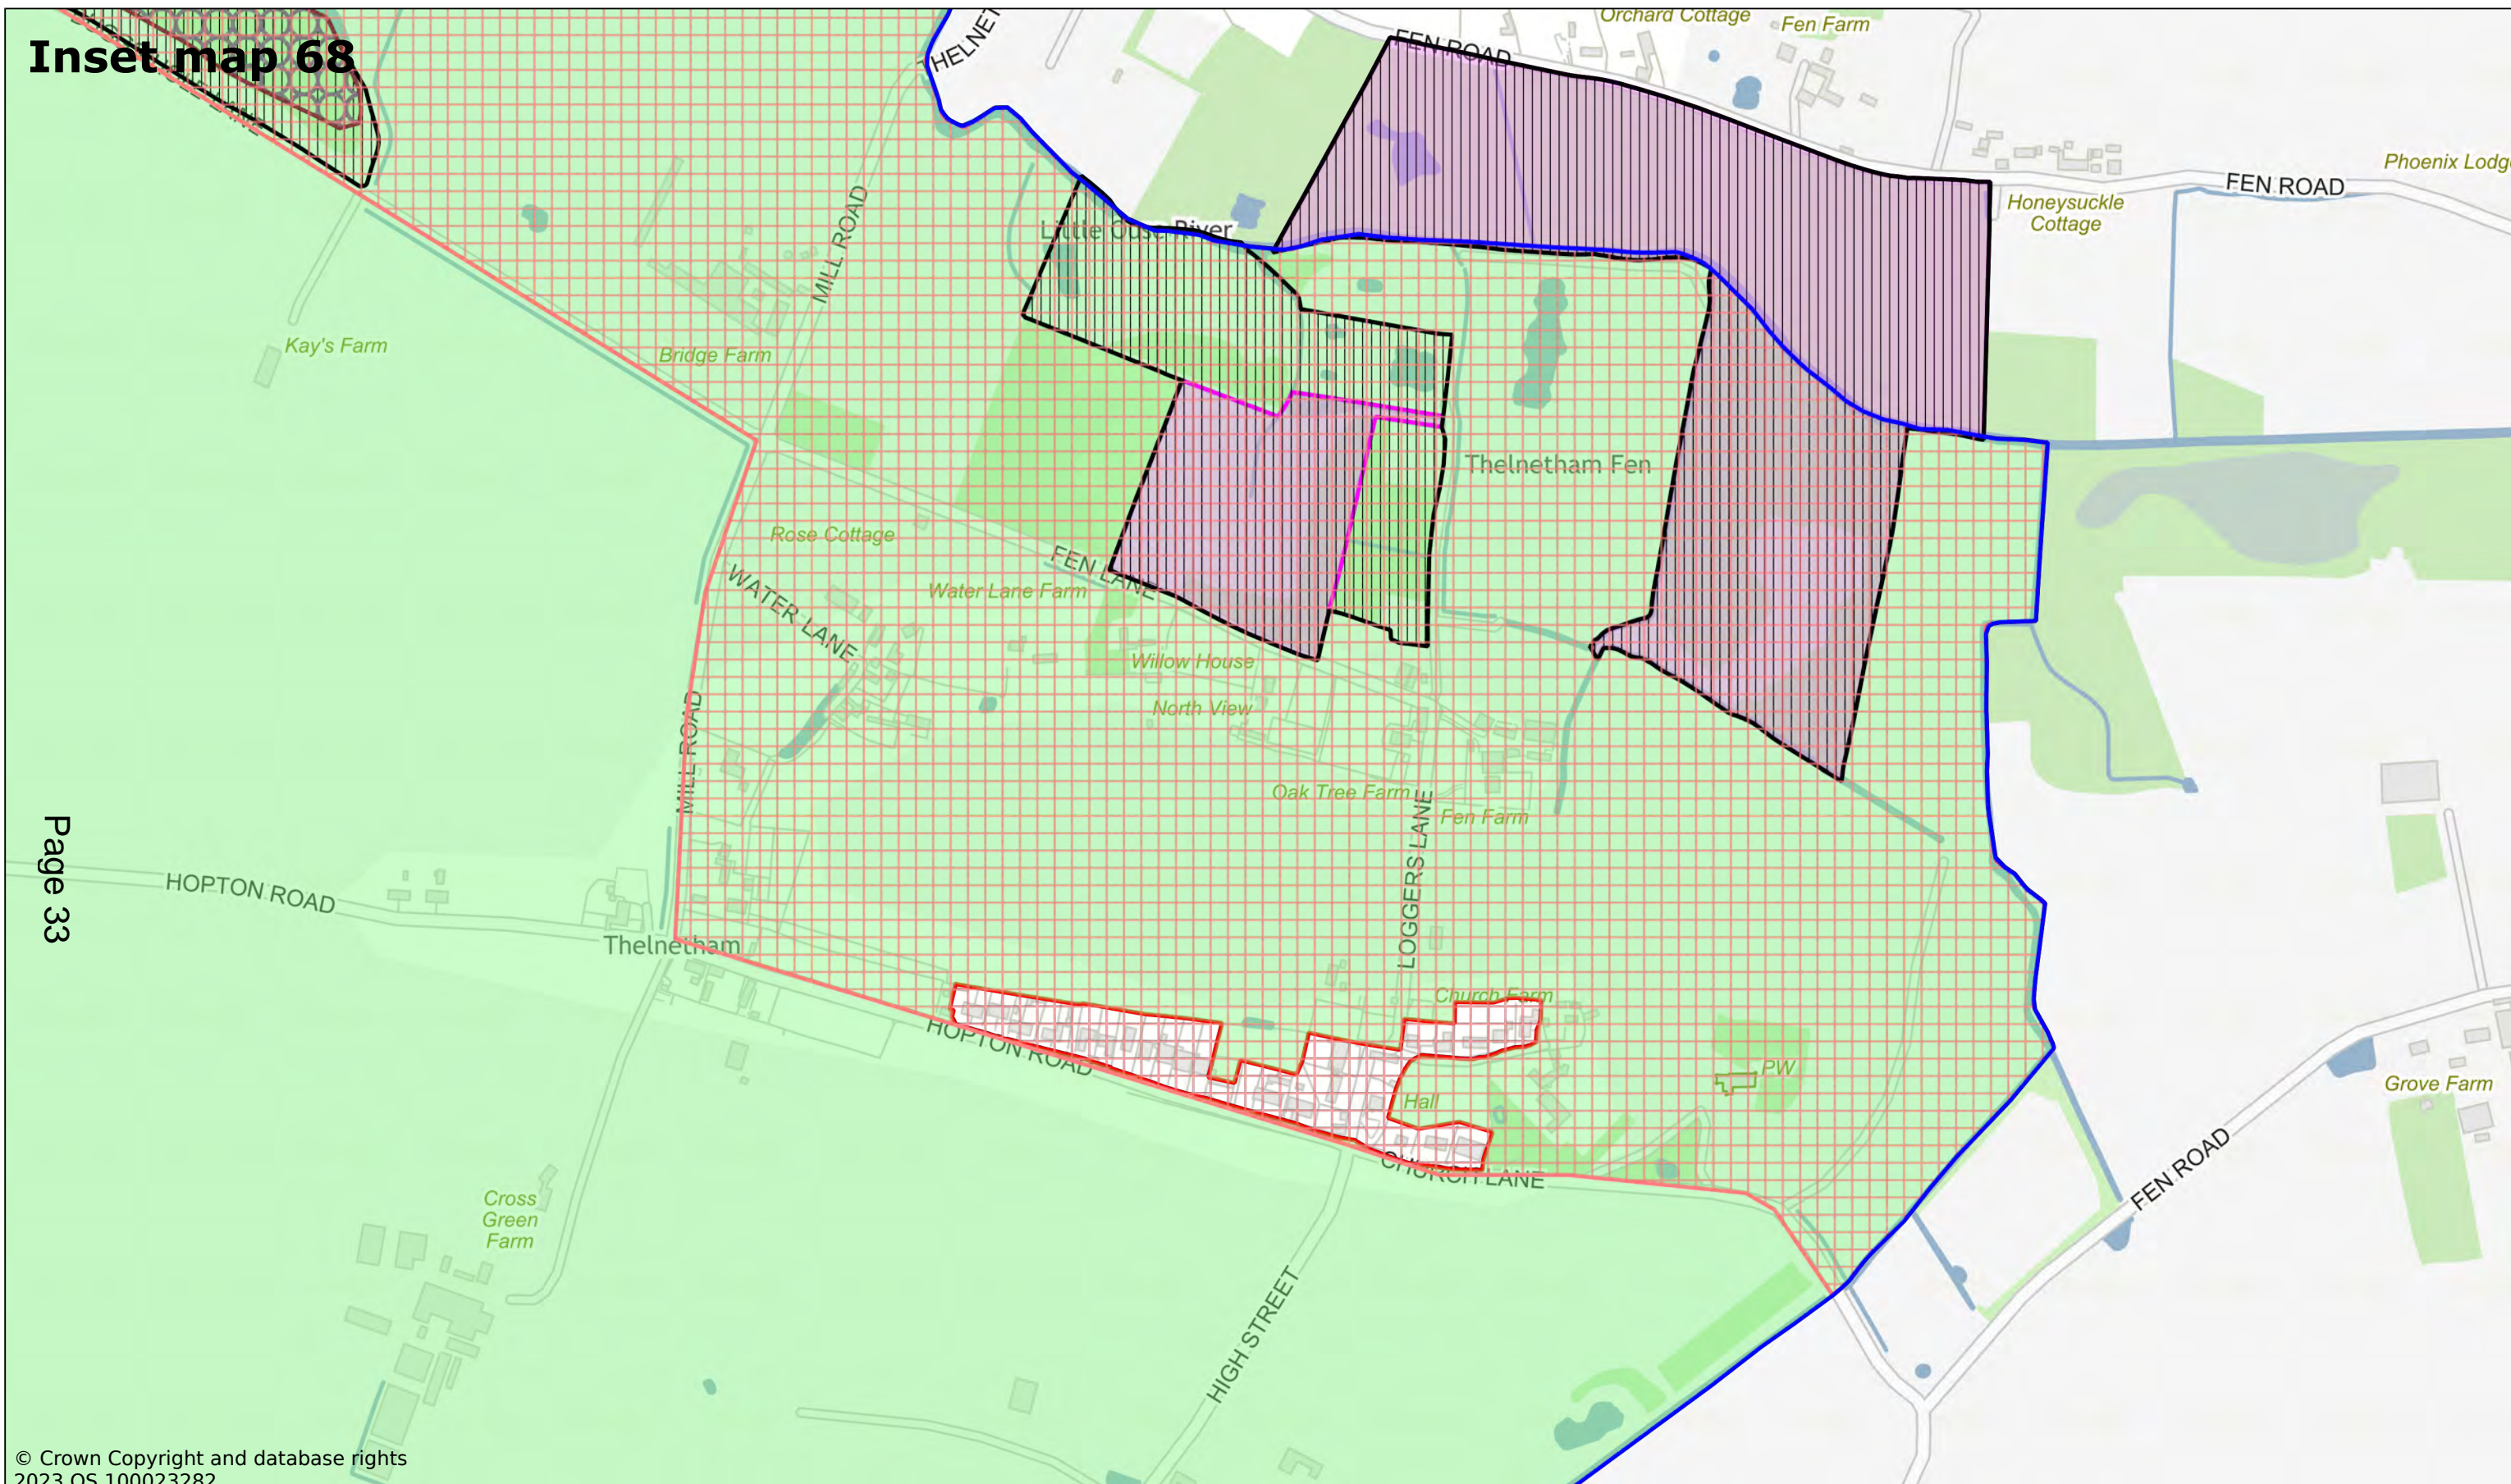

Inset map 68

Page 33

© Crown Copyright and database rights 2023 OS 100023282

Thelnetham

Scale: 1:5000

Printed on 2023-11-23 11:31:49

by kcooper@SEBC_DOMAIN

© Crown Copyright and database rights 2023 OS 100023282.

West Suffolk House
Western Way
Bury St Edmunds
IP33 3YU
01284 763233
www.westsuffolk.gov.uk