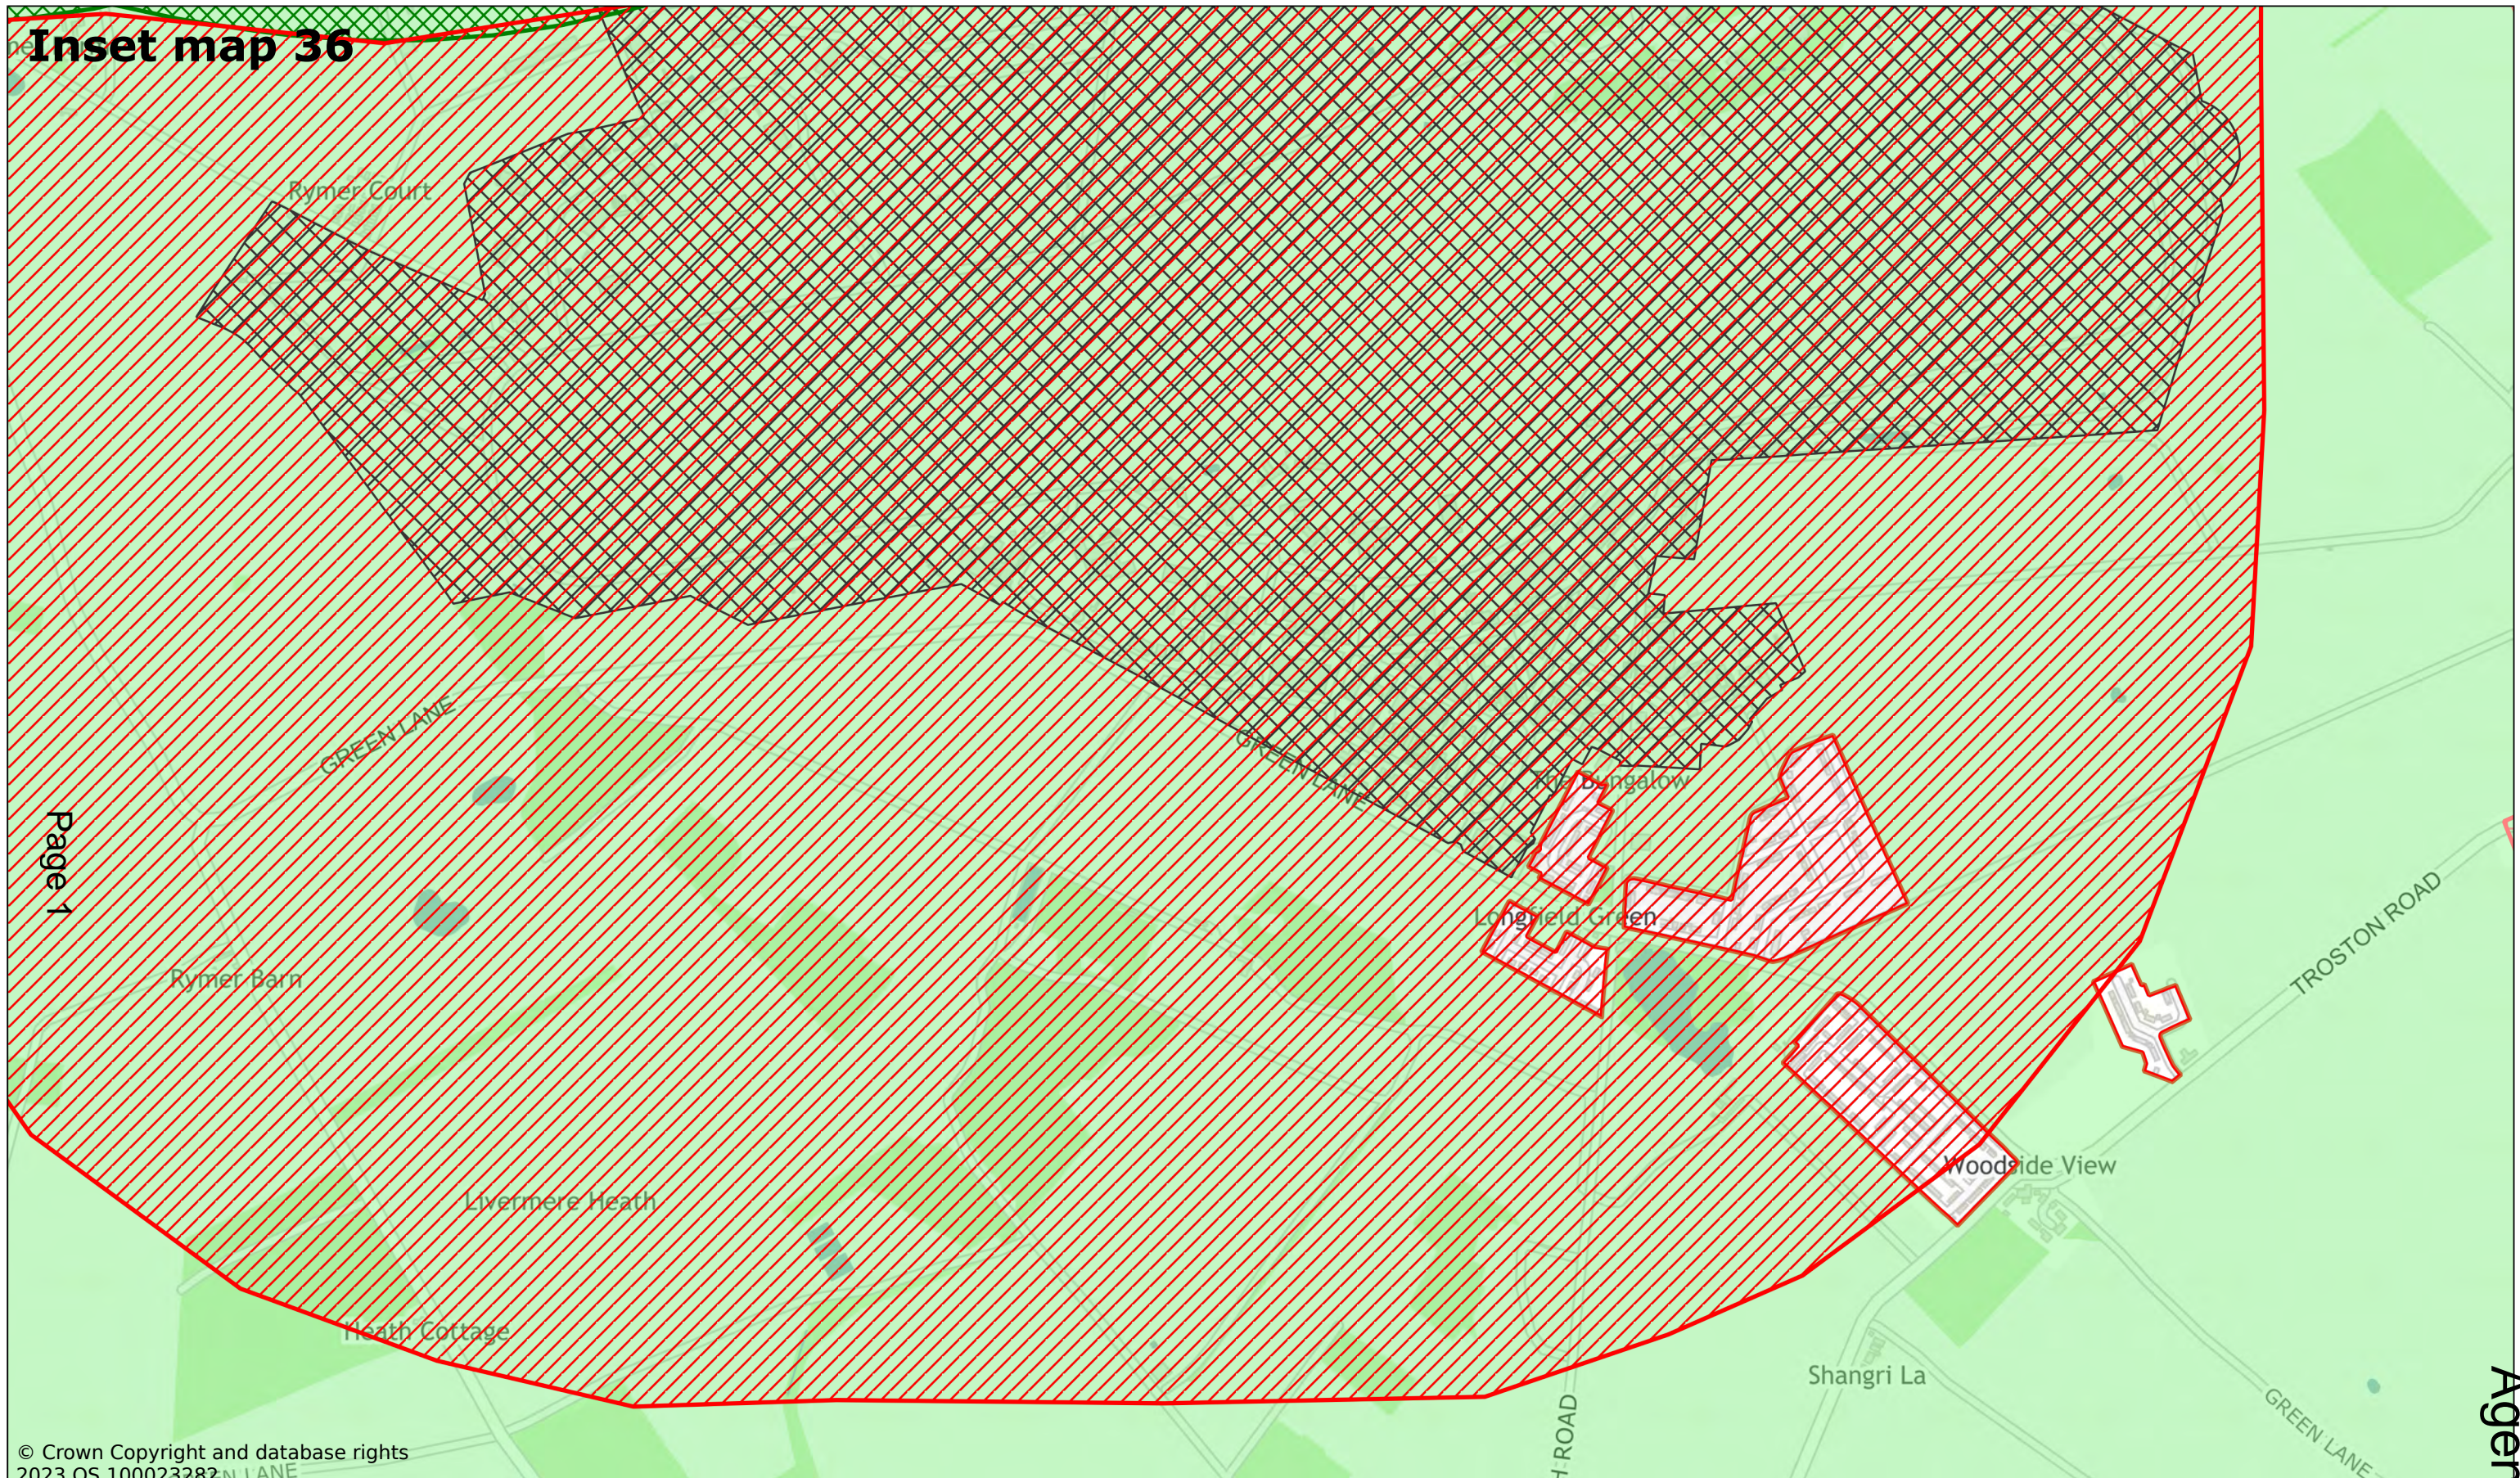

Inset map 36

Page 1

© Crown Copyright and database rights 2023 OS 100023282

Honington RAF Quarters

Scale: 1:10000

Printed on 2023-11-24 10:54:13

by kcooper@SEBC_DOMAIN

© Crown Copyright and database rights 2023 OS 100023282.

West Suffolk House
Western Way
Bury St Edmunds
IP33 3YU
01284 763233
www.westsuffolk.gov.uk

Agenda Item 8