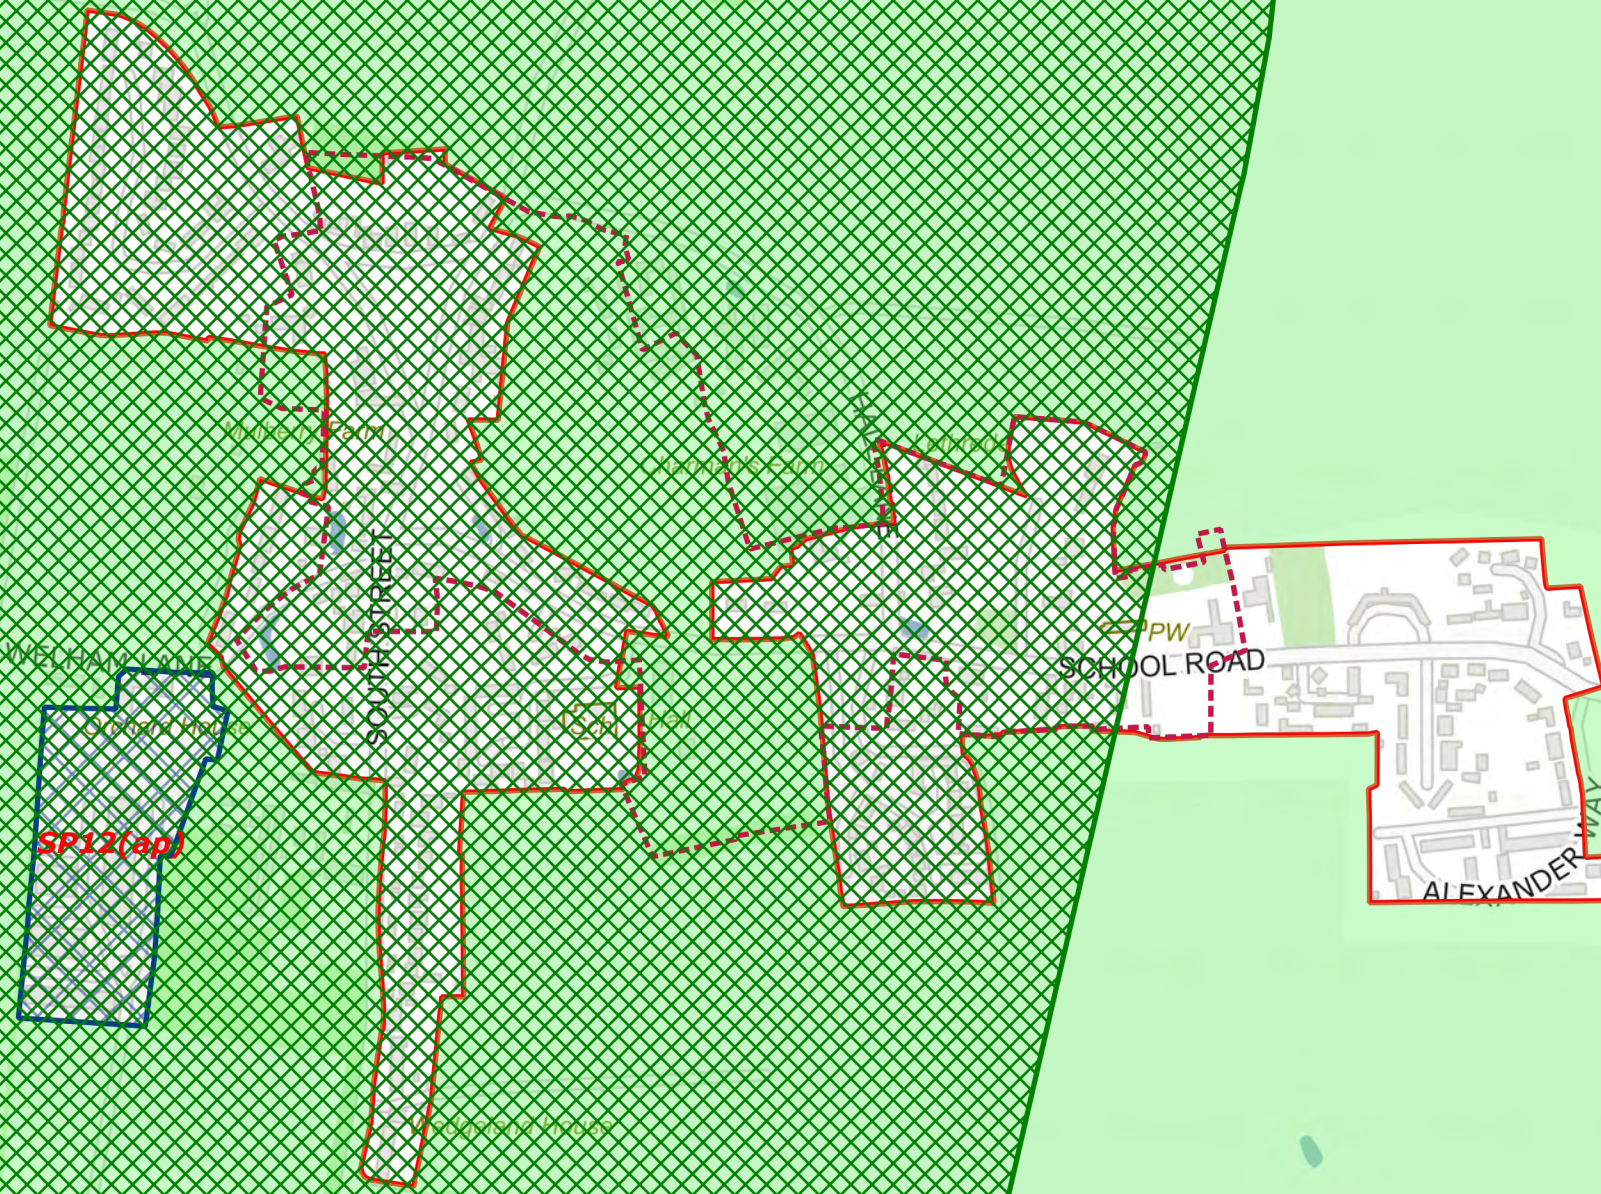

Risby

Scale: 1:6000

Printed on 2023-11-24 10:57:13

by kcooper@SEBC_DOMAIN

© Crown Copyright and database rights 2023 OS 100023282.

West Suffolk House
Western Way
Bury St Edmunds
IP33 3YU
01284 763233
www.westsuffolk.gov.uk