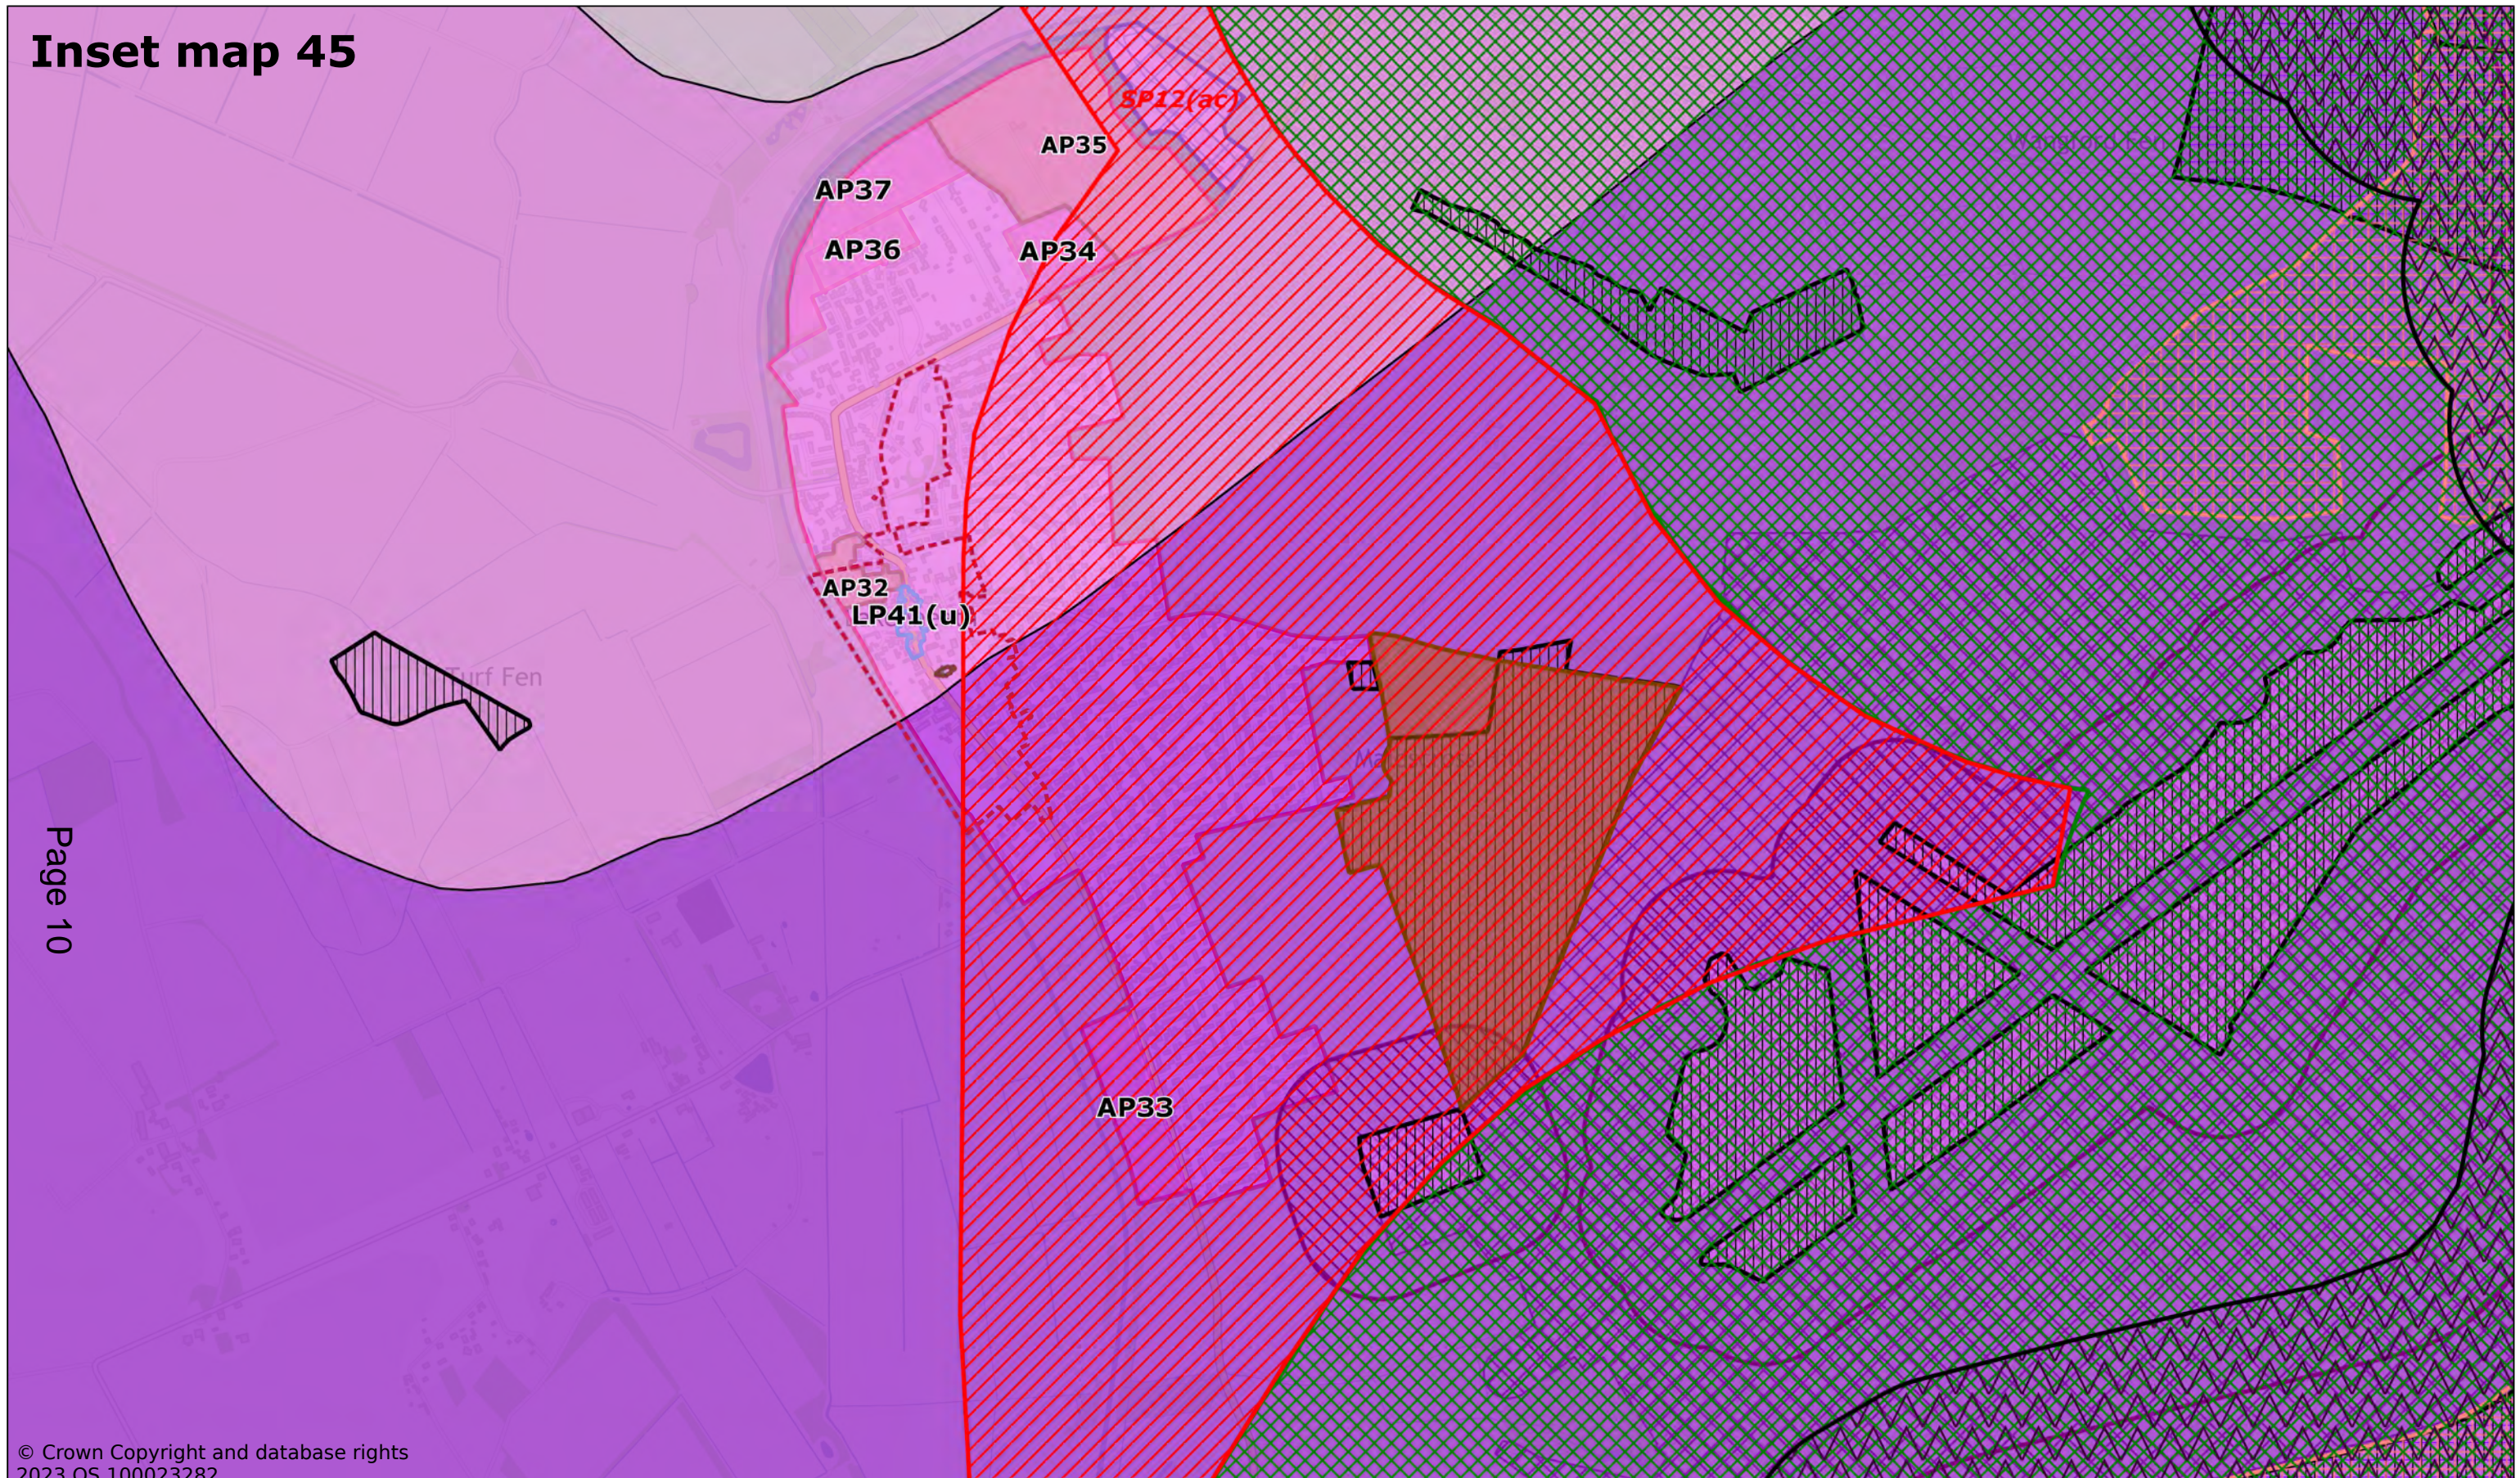

Inset map 45

Page 10

© Crown Copyright and database rights
2023 OS 100023282

Lakenheath

Scale: 1:15000

Printed on 2023-12-06 10:48:38

by dbugg@SEBC_DOMAIN

© Crown Copyright and database rights 2023 OS 100023282.