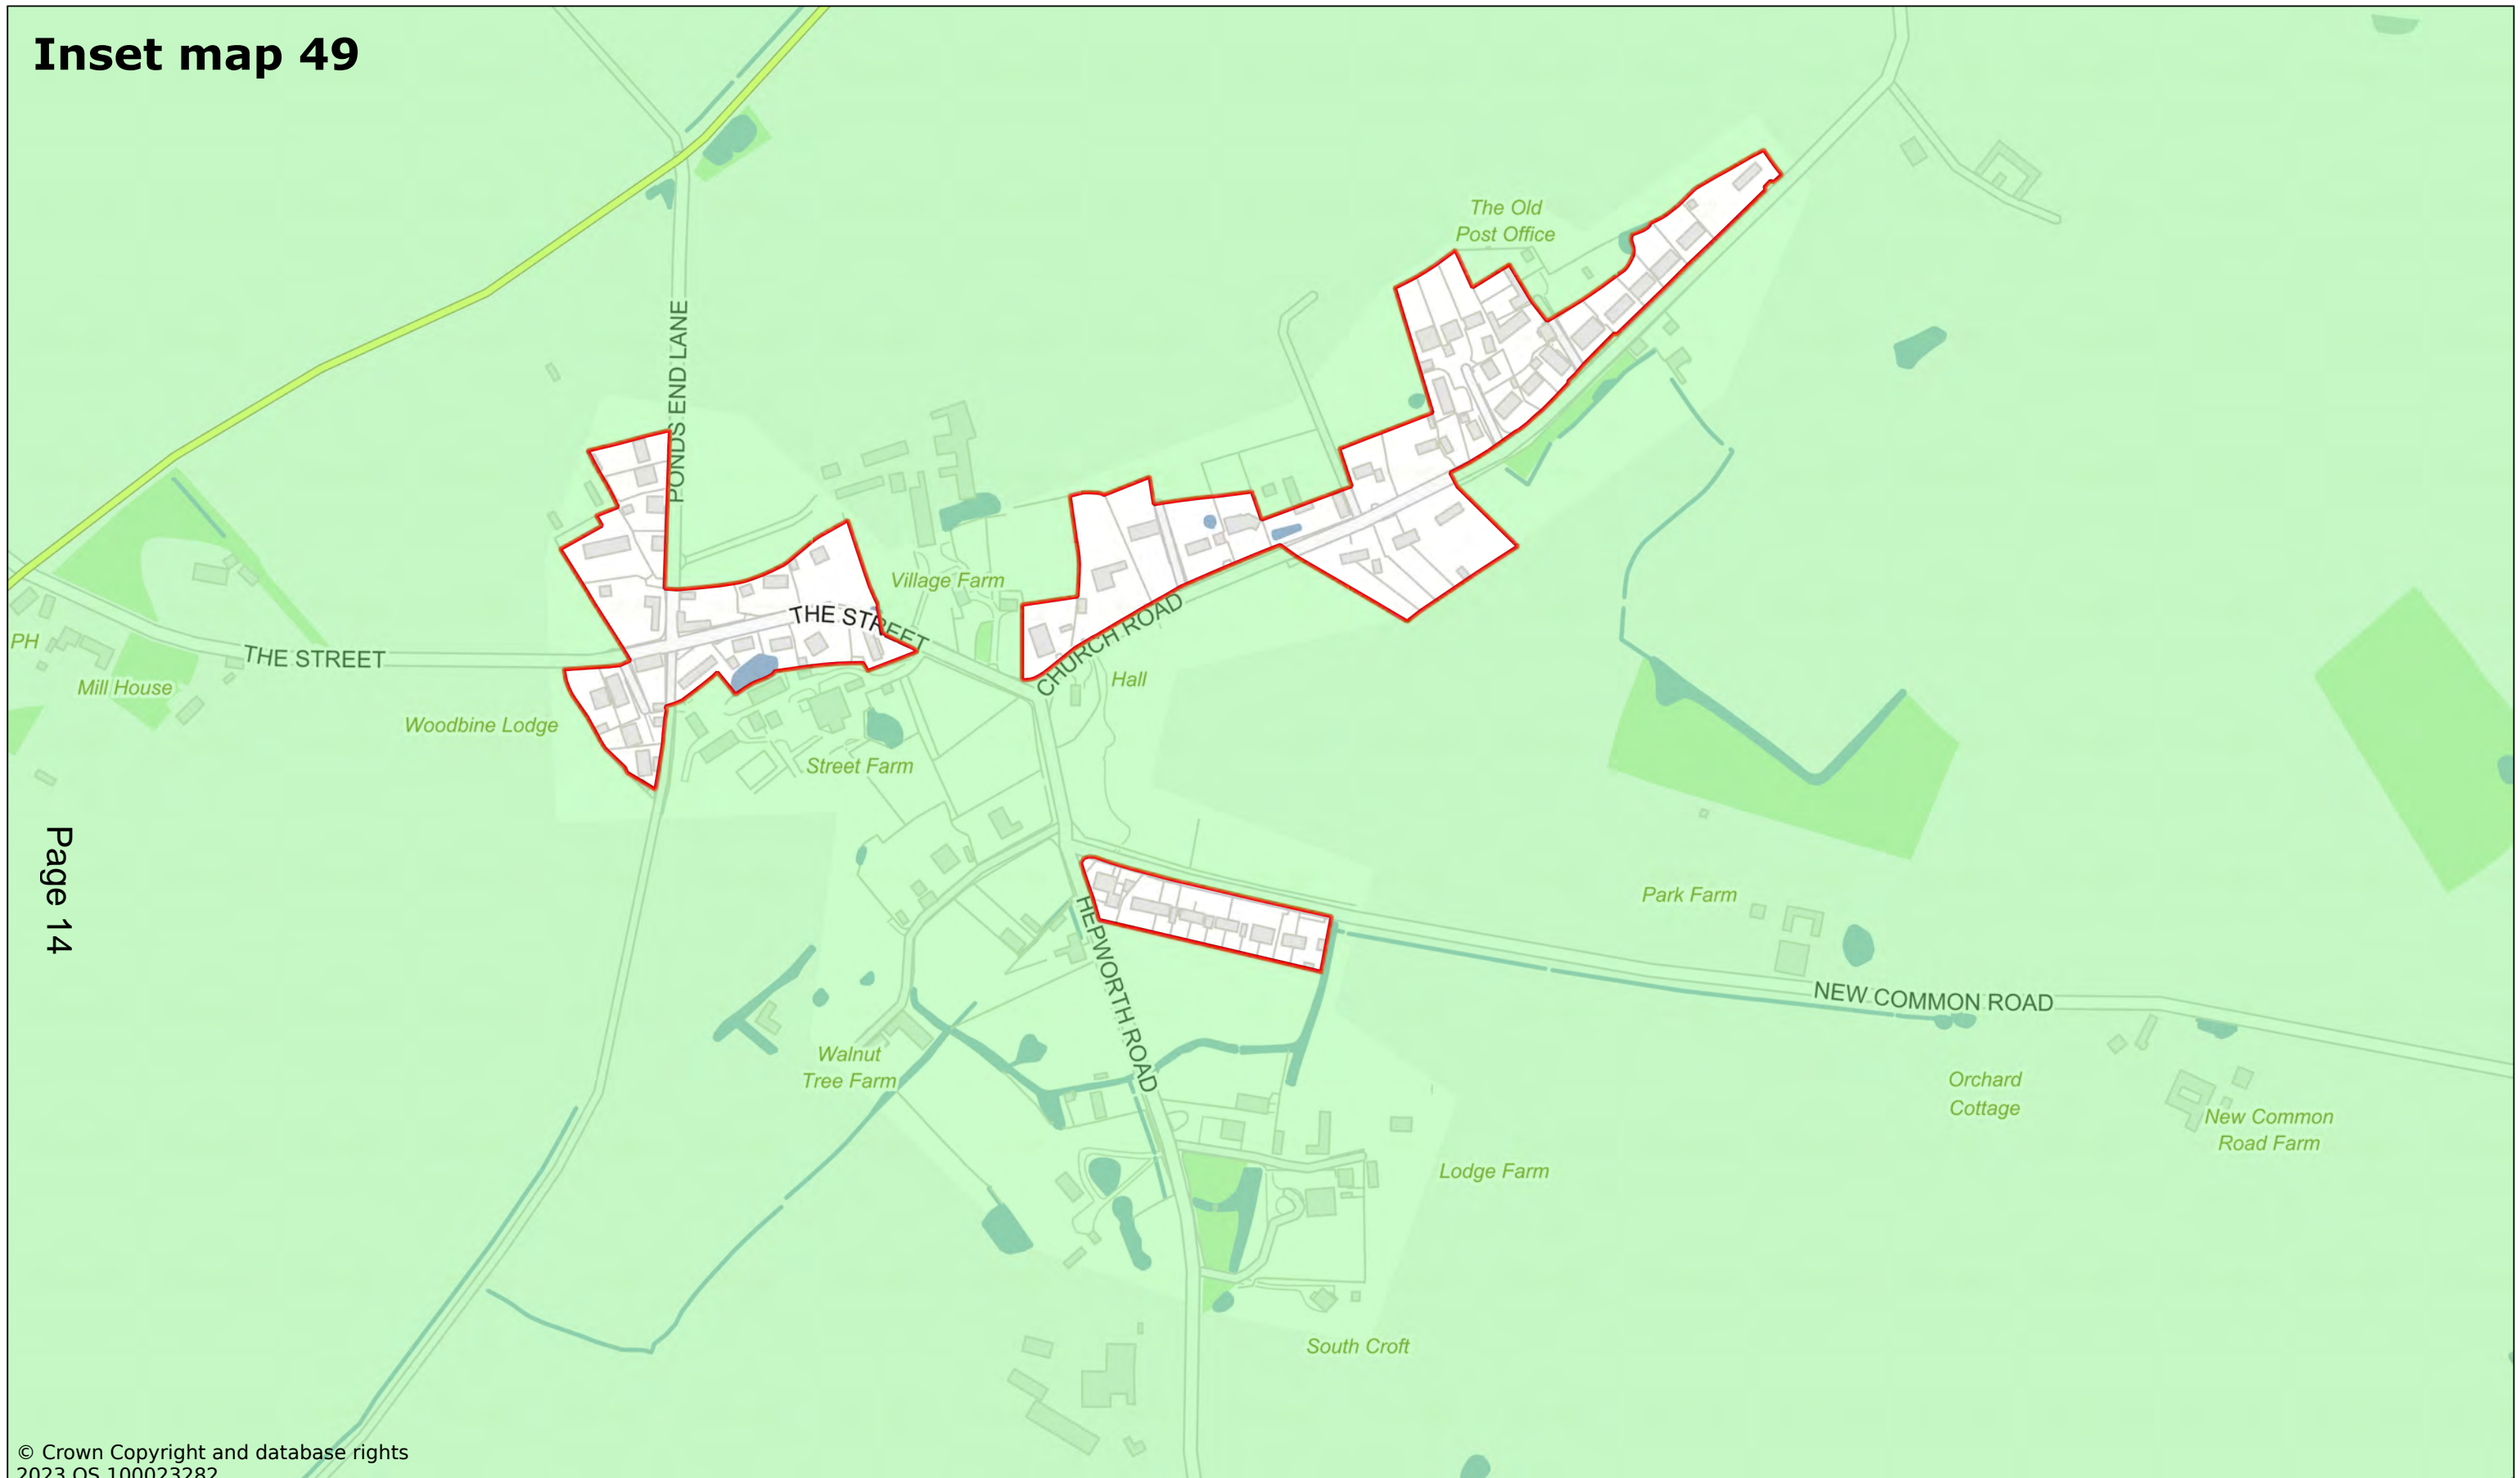

Inset map 49

Page 14

© Crown Copyright and database rights 2023 OS 100023282

Market Weston

Scale: 1:4000

Printed on 2023-11-23 10:15:20

by kcooper@SEBC_DOMAIN

© Crown Copyright and database rights 2023 OS 100023282.

West Suffolk House
Western Way
Bury St Edmunds
IP33 3YU
01284 763233
www.westsuffolk.gov.uk