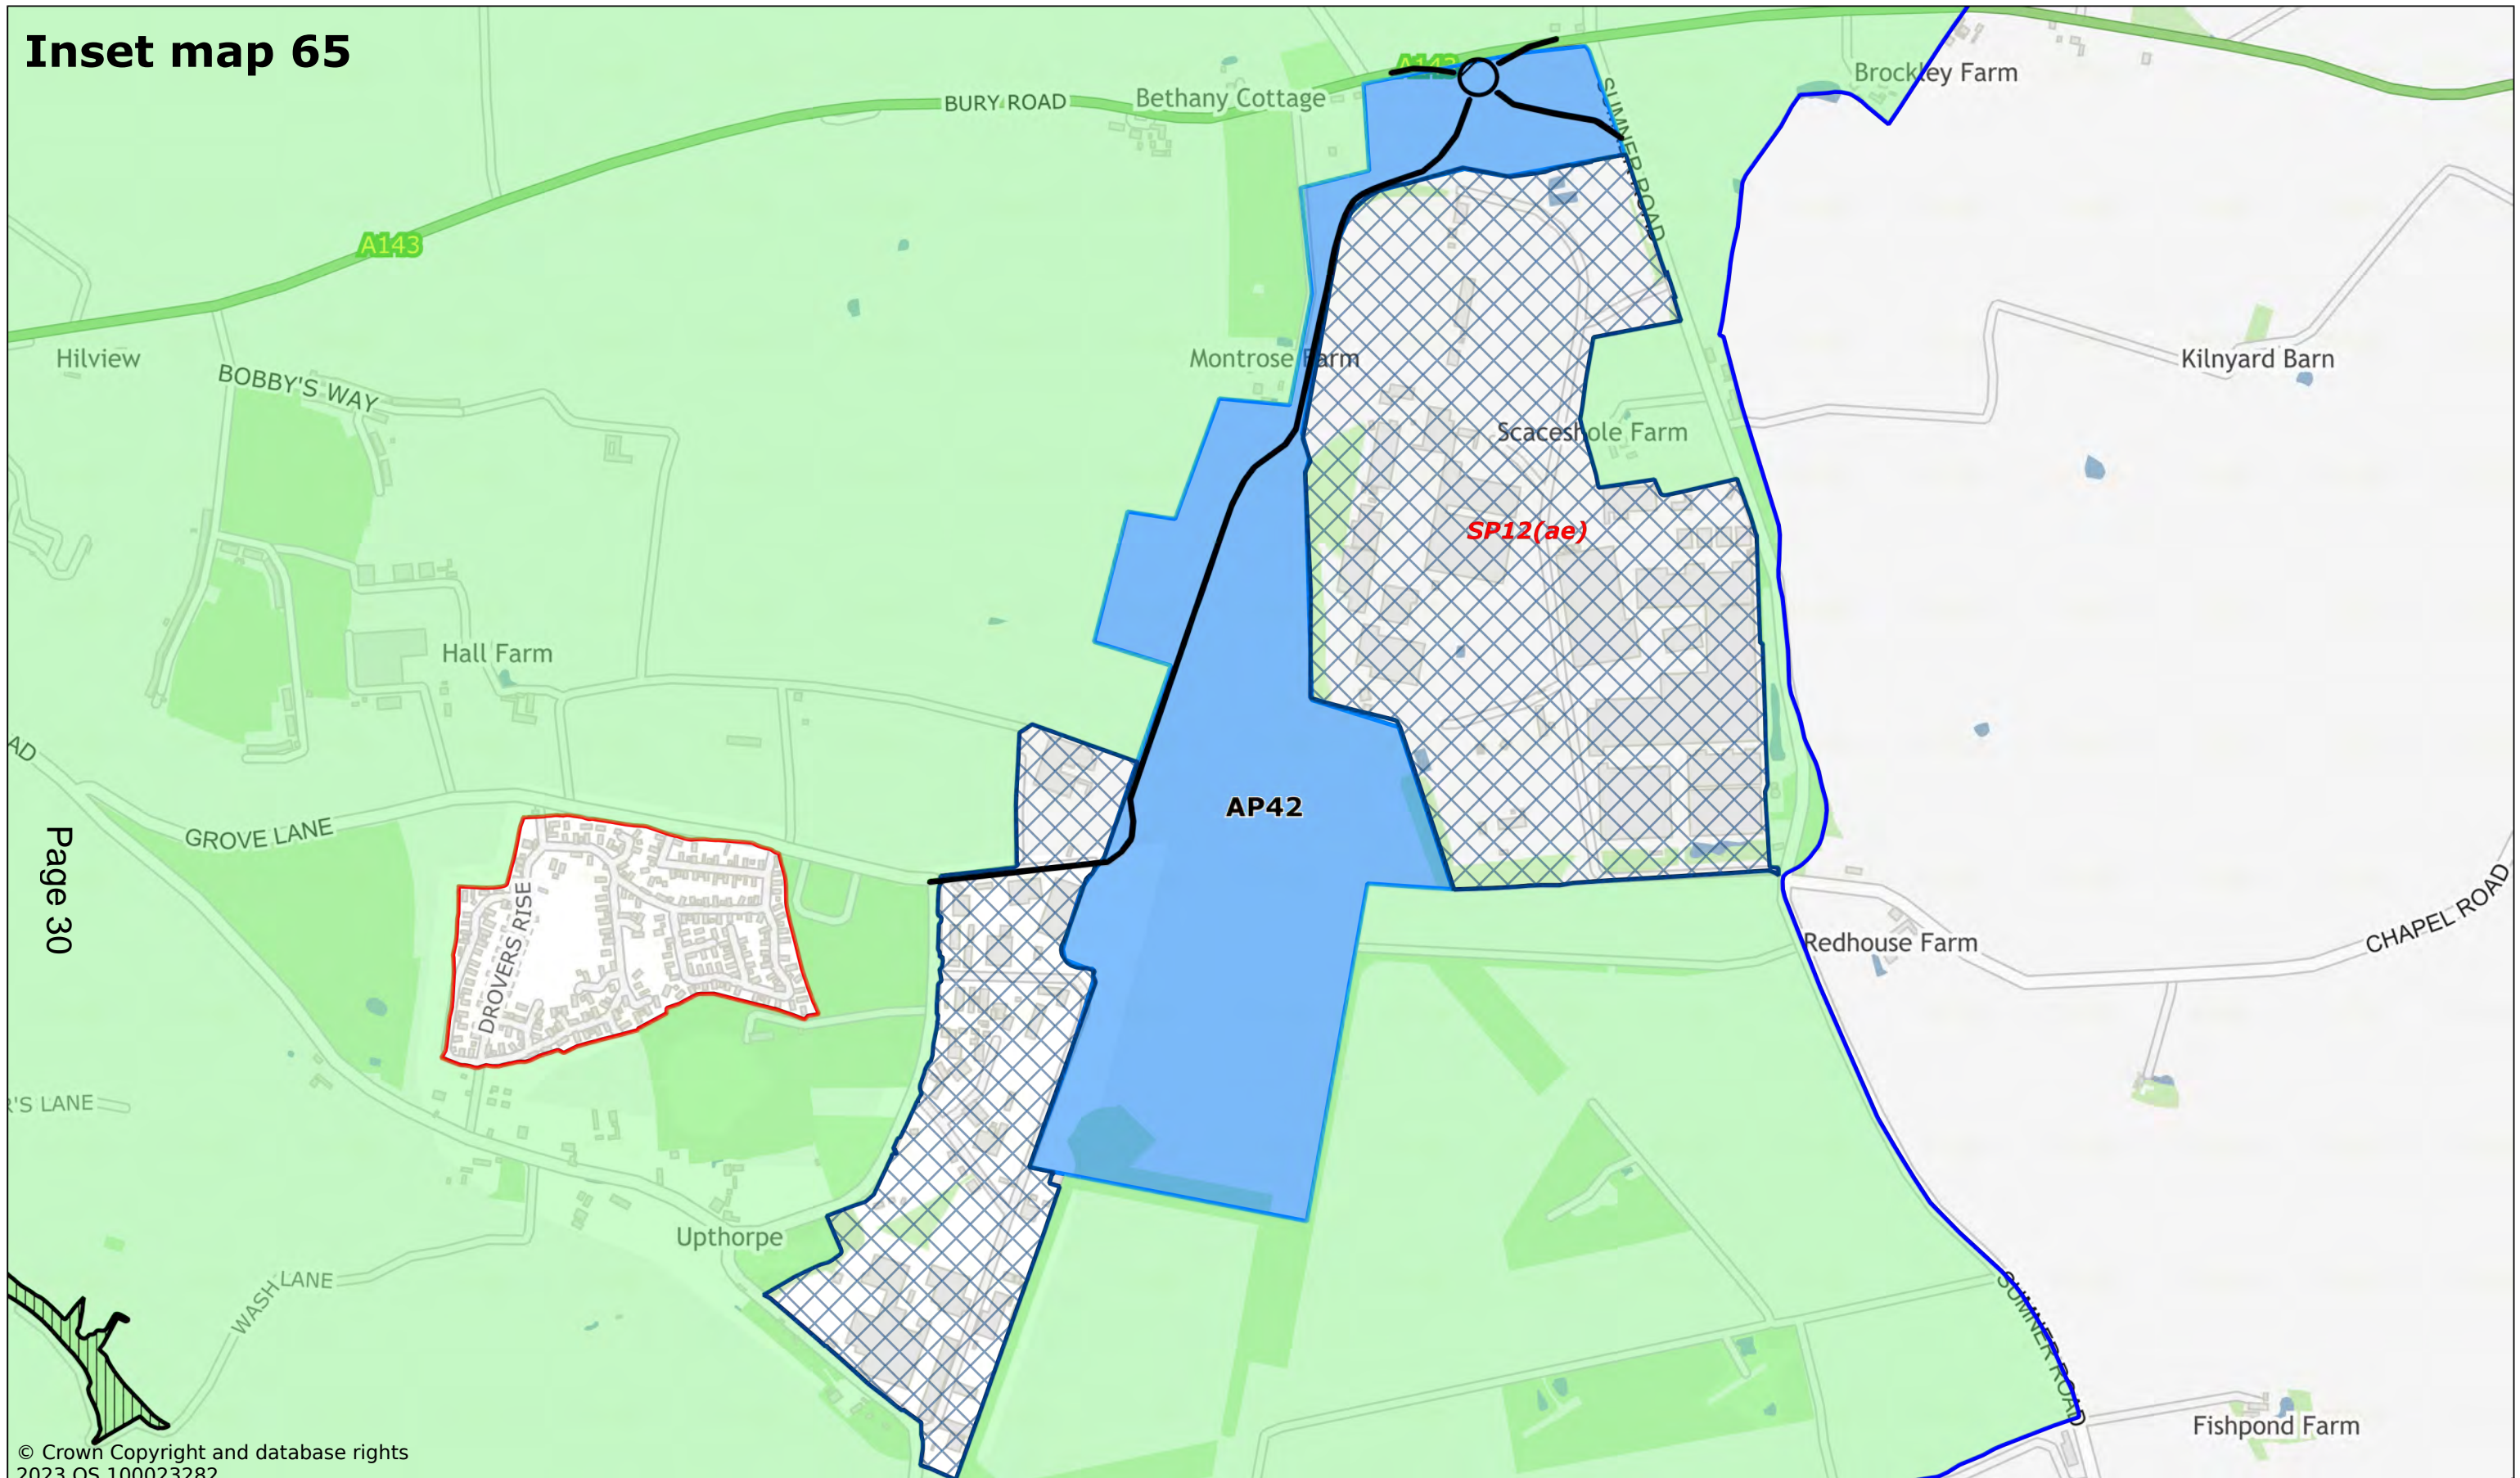

Inset map 65

Page 30

© Crown Copyright and database rights 2023 OS 100023282

Shepherds Grove, Stanton and Hepworth

Scale: 1:8000

Printed on 2023-12-08 09:57:59

by dbugg@SEBC_DOMAIN

© Crown Copyright and database rights 2023 OS 100023282.