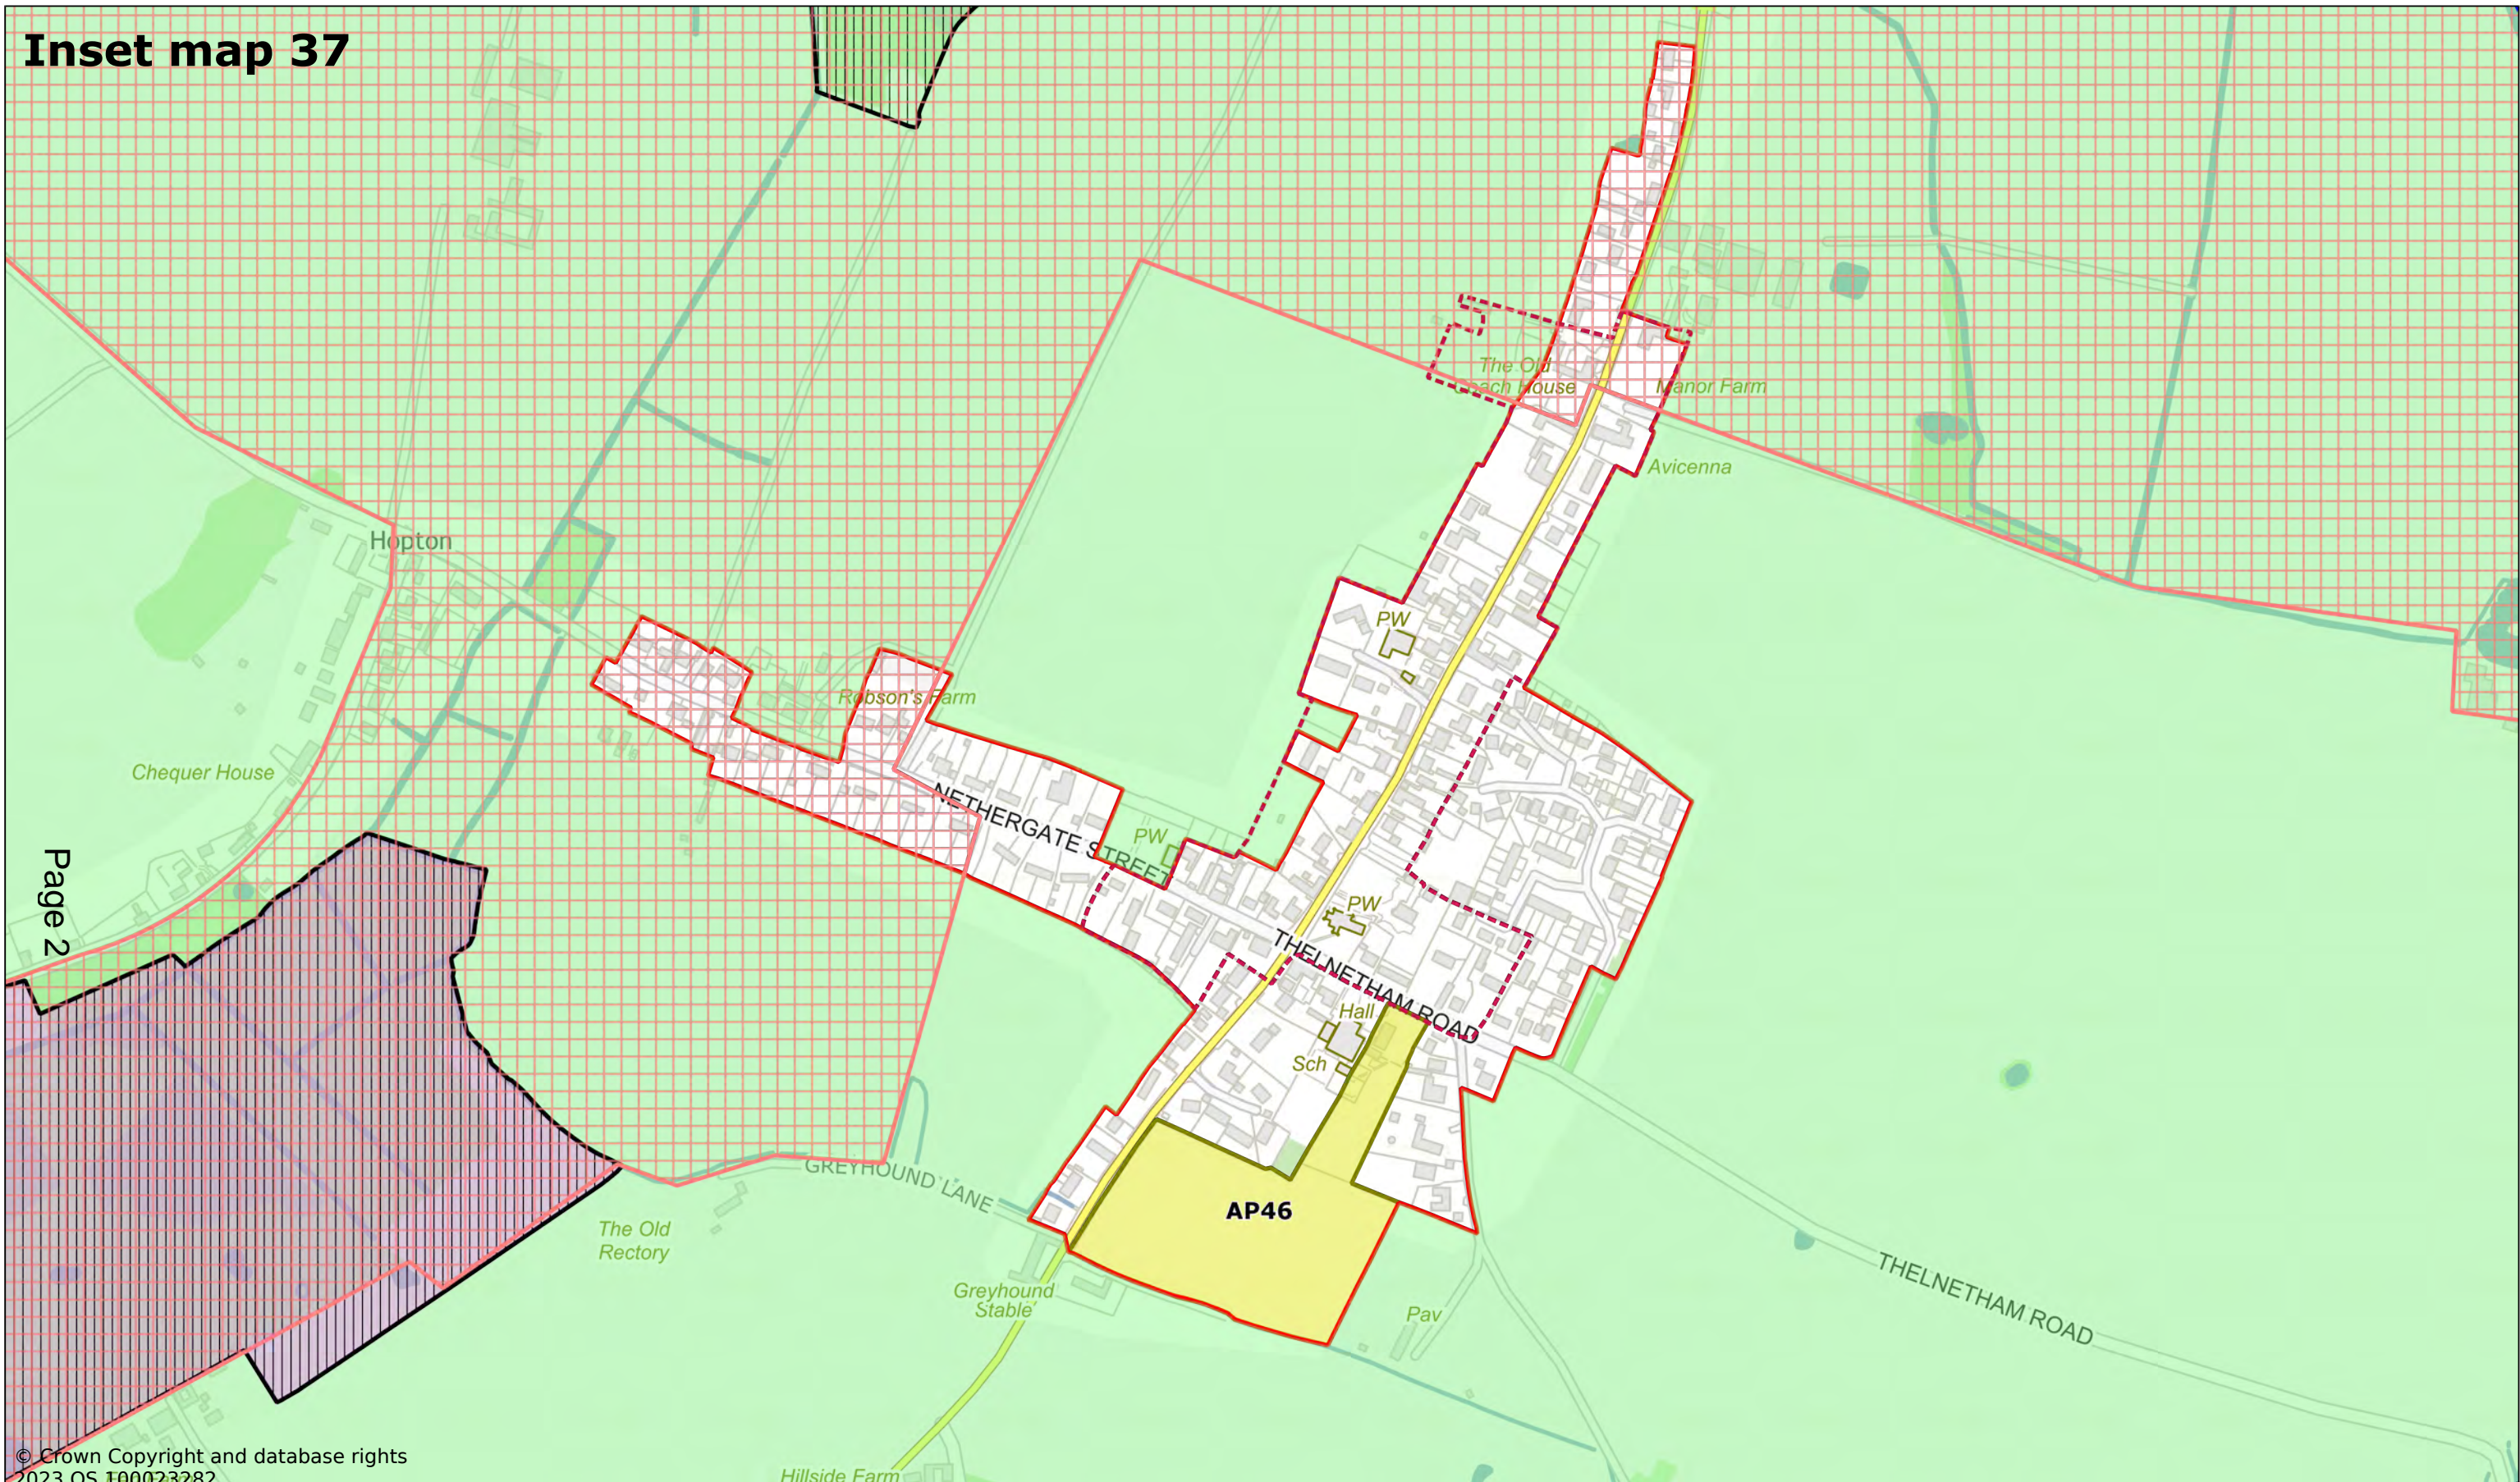

Inset map 37

Page 2

© Crown Copyright and database rights
2023 OS 100023282

Hopton

Scale: 1:5000

Printed on 2023-12-06 10:29:20

by dbugg@SEBC_DOMAIN

© Crown Copyright and database rights 2023 OS 100023282.

West Suffolk House
Western Way
Bury St Edmunds
IP33 3YU
01284 763233
www.westsuffolk.gov.uk