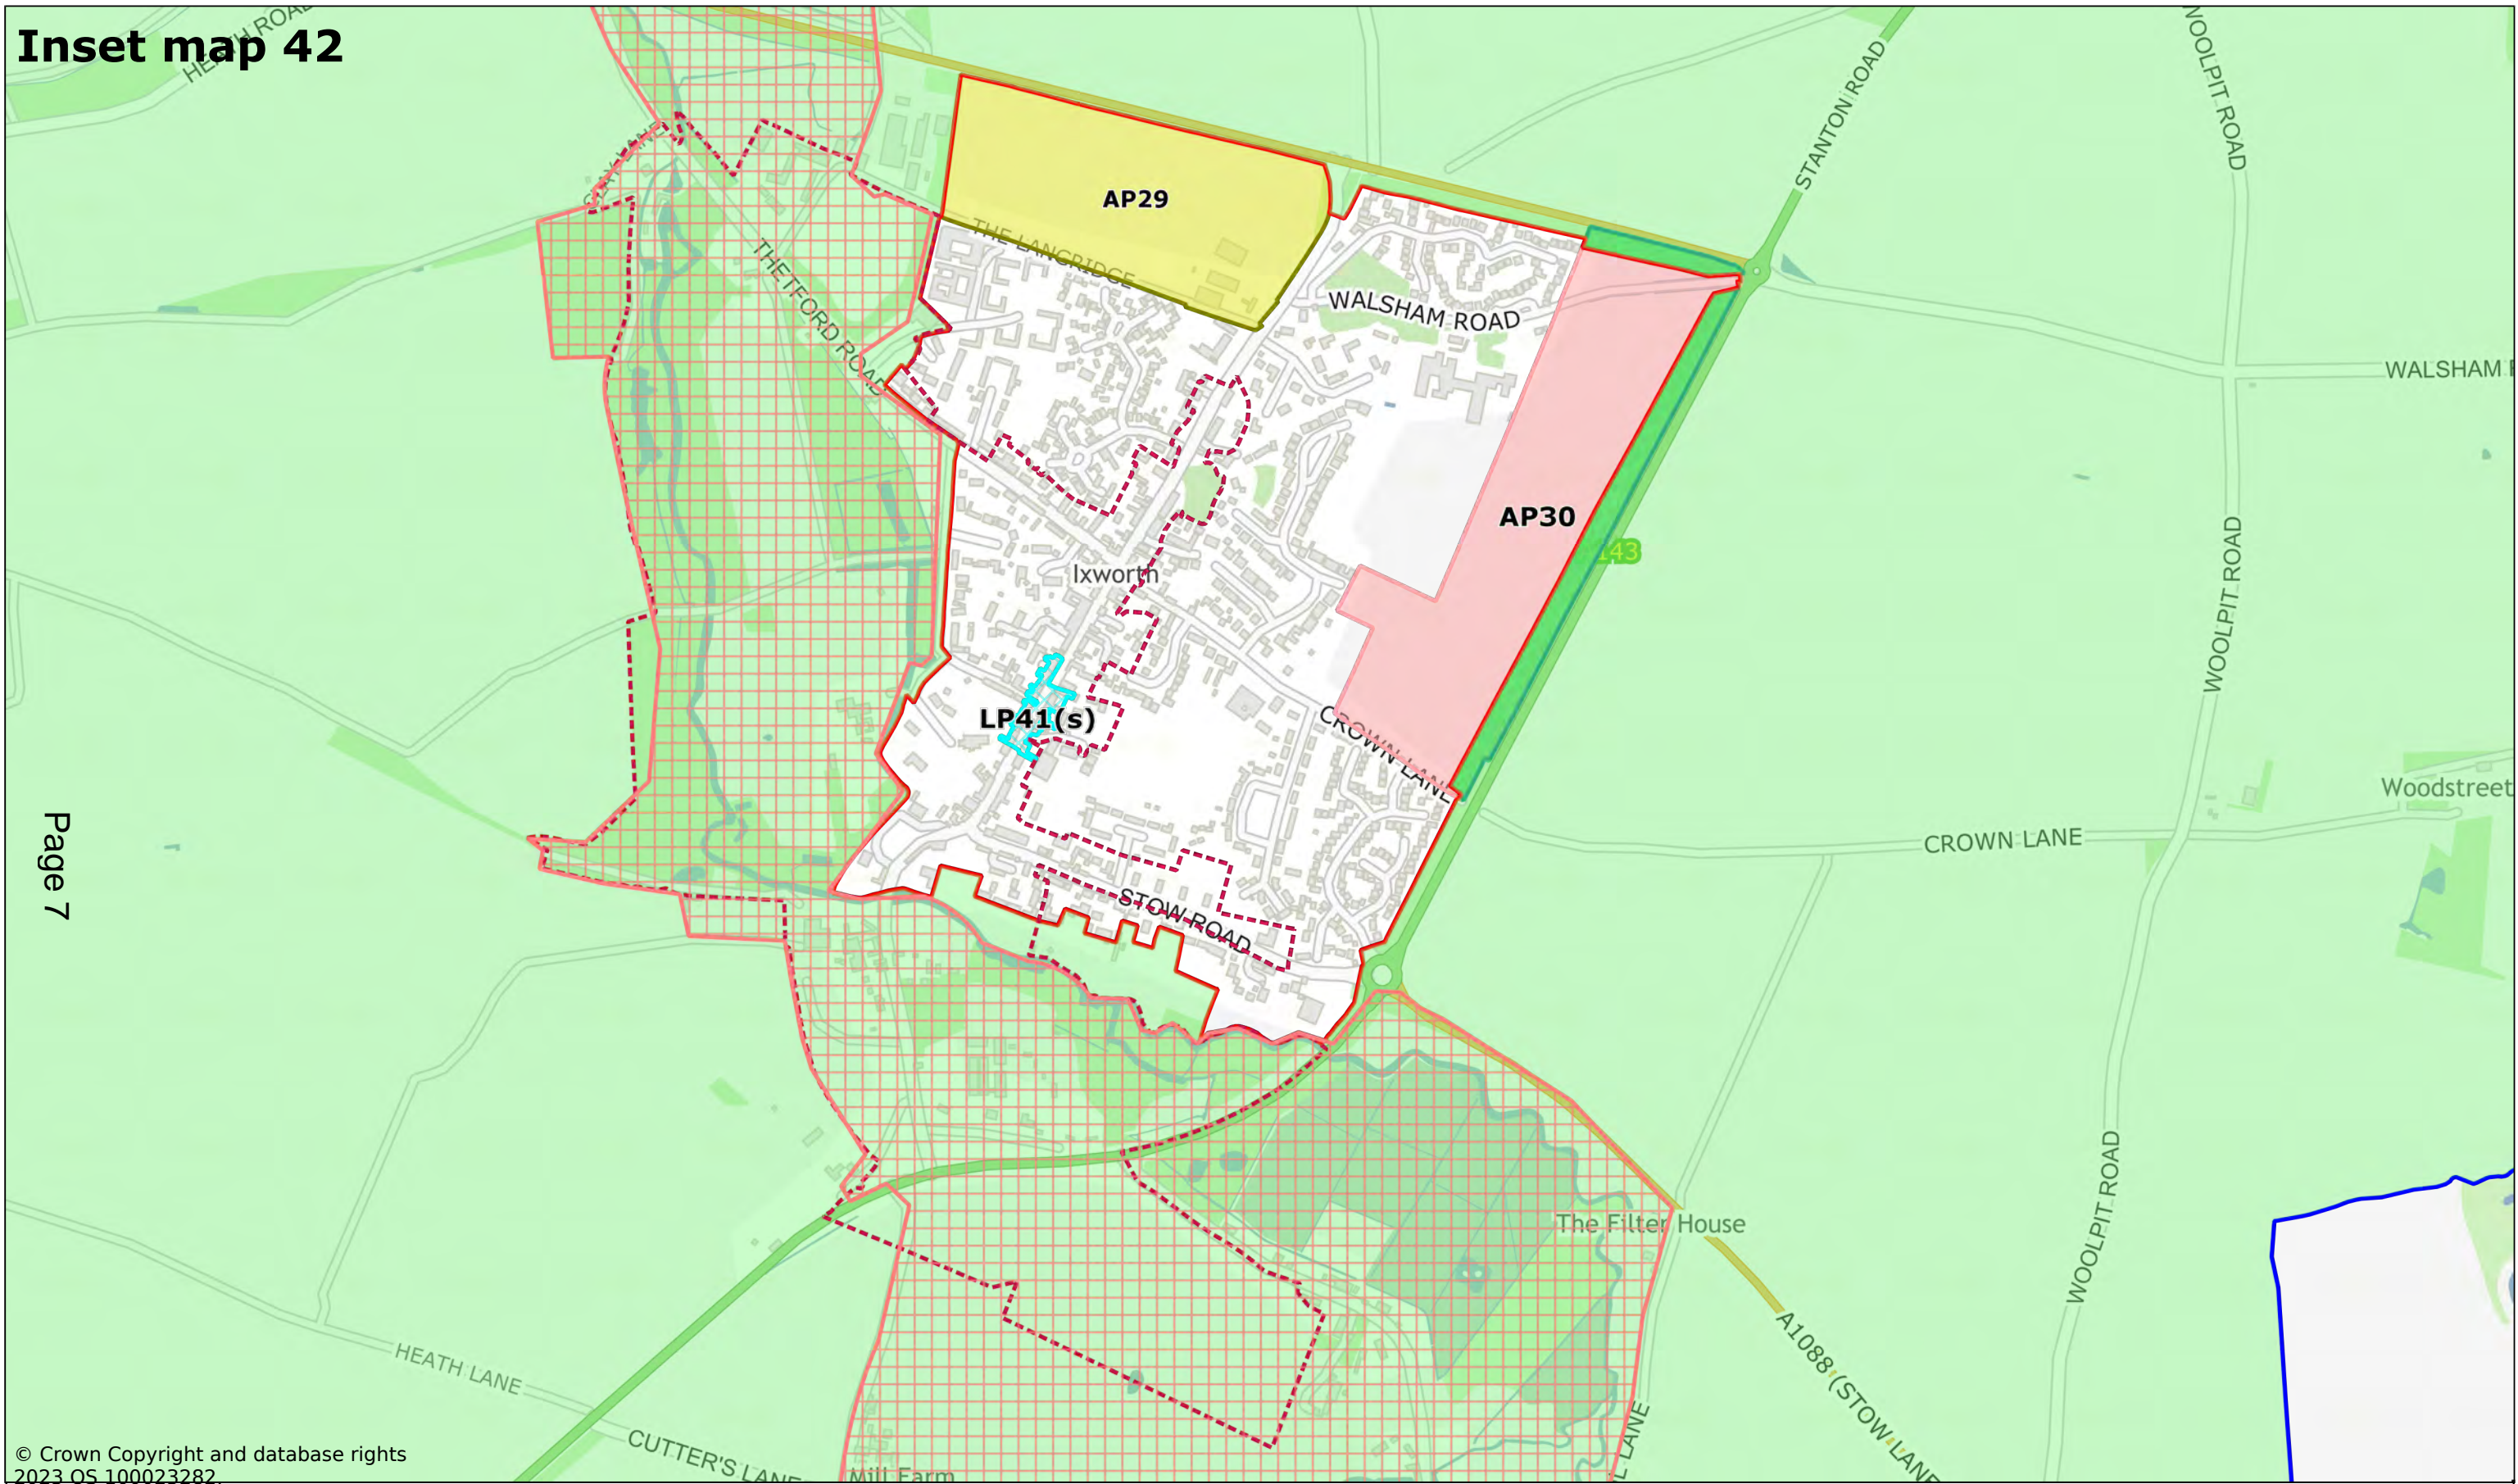

Inset map 42

Page 7

© Crown Copyright and database rights
2023 OS 100023282

Ixworth

Scale: 1:8000

Printed on 2023-12-06 10:37:29

by dbugg@SEBC_DOMAIN

© Crown Copyright and database rights 2023 OS 100023282.

West Suffolk House
Western Way
Bury St Edmunds
IP33 3YU
01284 763233
www.westsuffolk.gov.uk