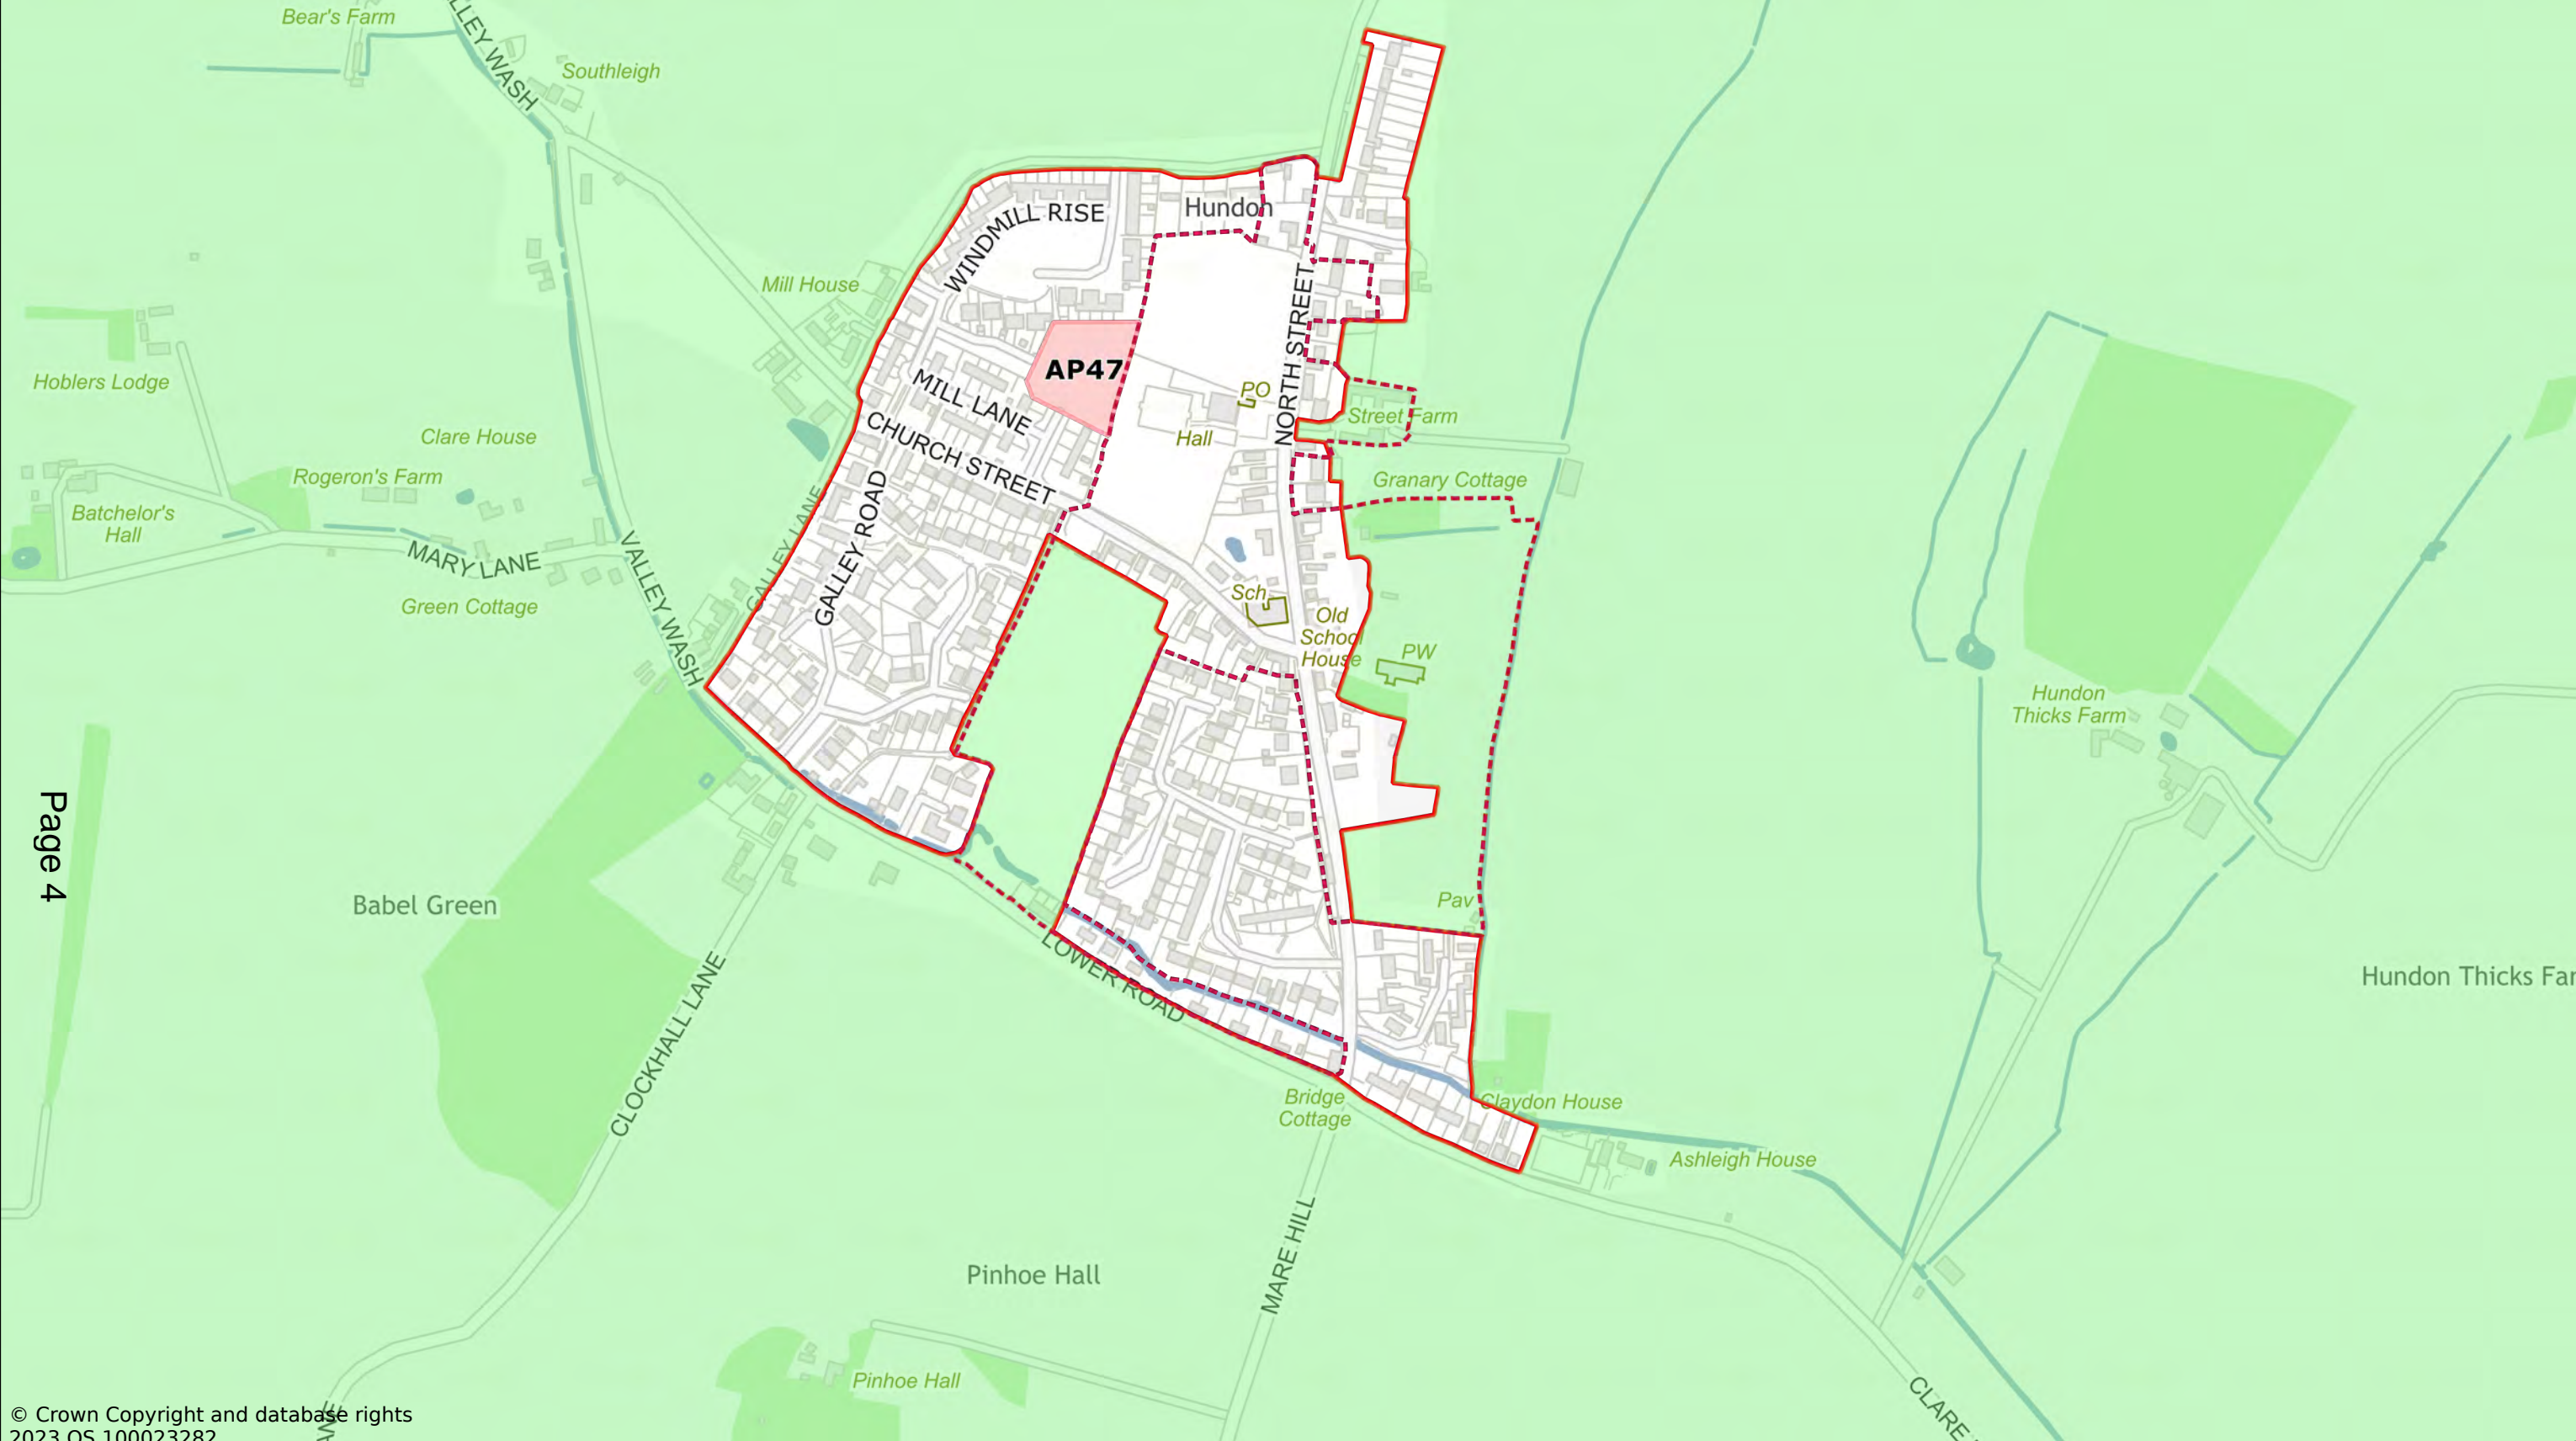

Inset map 39

Page 4

© Crown Copyright and database rights 2023 OS 100023282.

Hundon

Scale: 1:5000

Printed on 2023-11-22 17:23:51

by kcooper@SEBC_DOMAIN

© Crown Copyright and database rights 2023 OS 100023282.

West Suffolk House
Western Way
Bury St Edmunds
IP33 3YU
01284 763233
www.westsuffolk.gov.uk