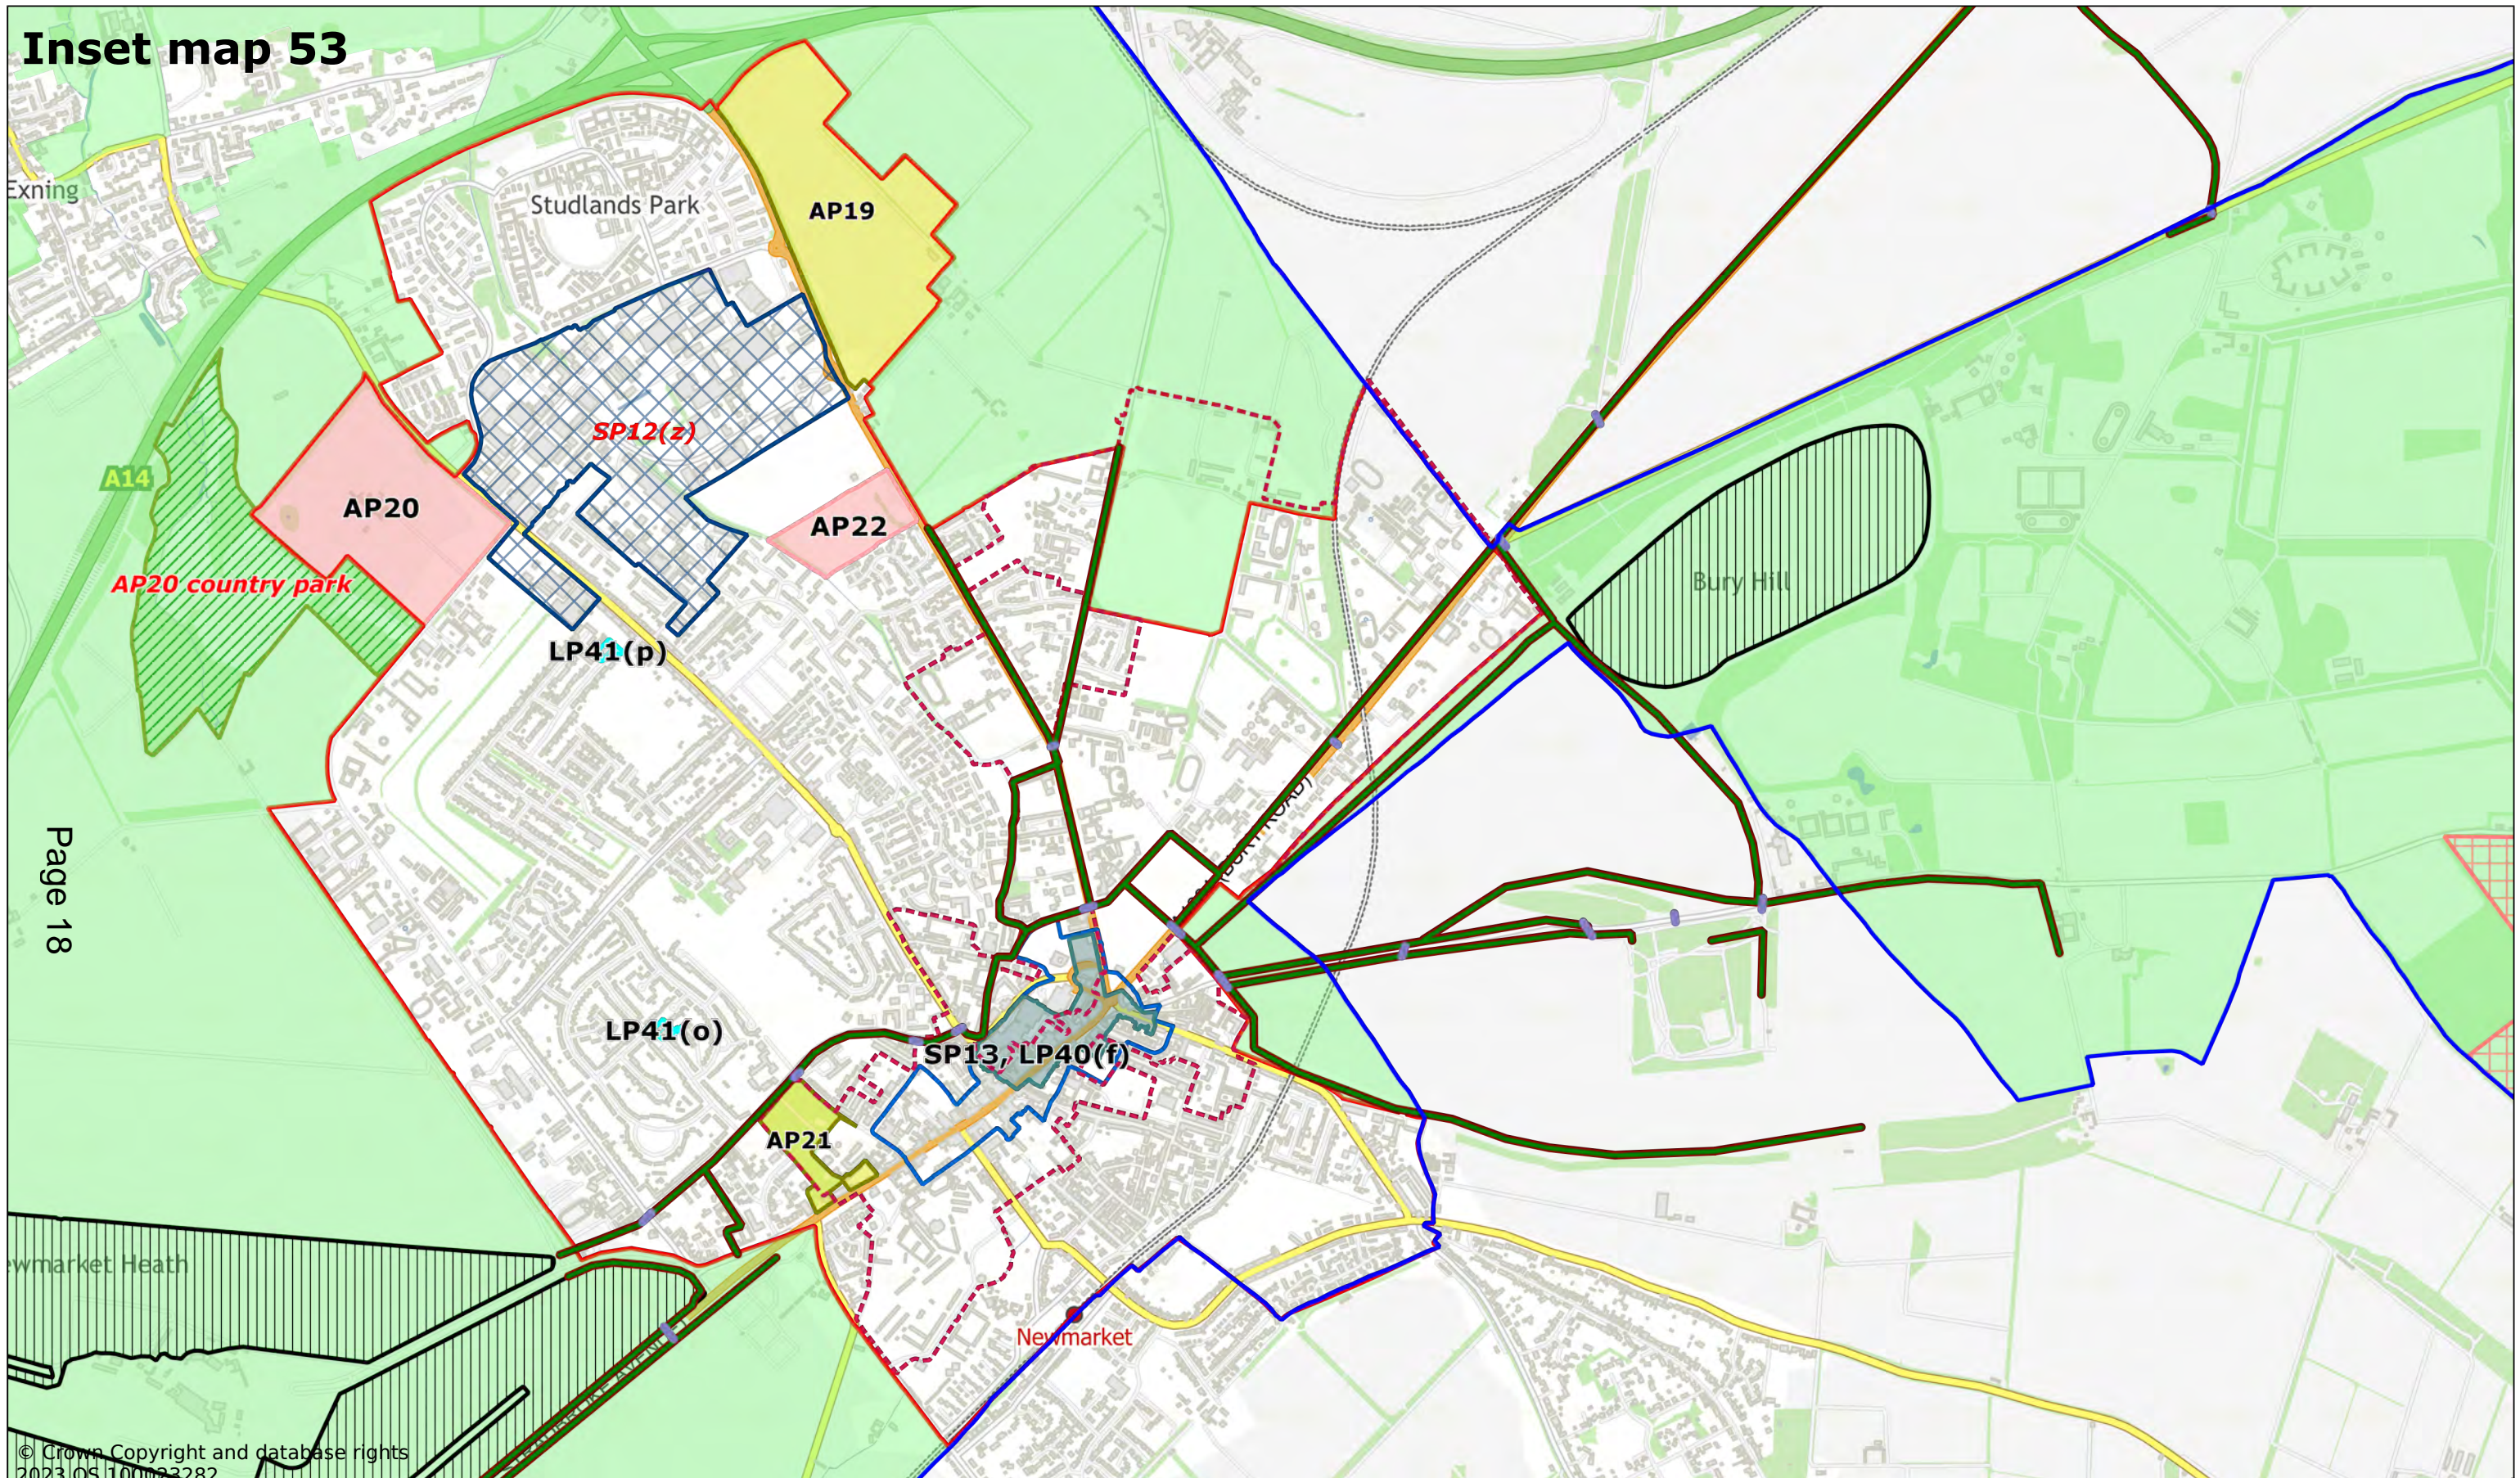

Inset map 53

Page 18

© Crown Copyright and database rights 2023 OS 100023282

Newmarket

Scale: 1:16000

Printed on 2023-12-06 10:56:51

by dbugg@SEBC_DOMAIN

© Crown Copyright and database rights 2023 OS 100023282.

West Suffolk House
Western Way
Bury St Edmunds
IP33 3YU
01284 763233
www.westsuffolk.gov.uk