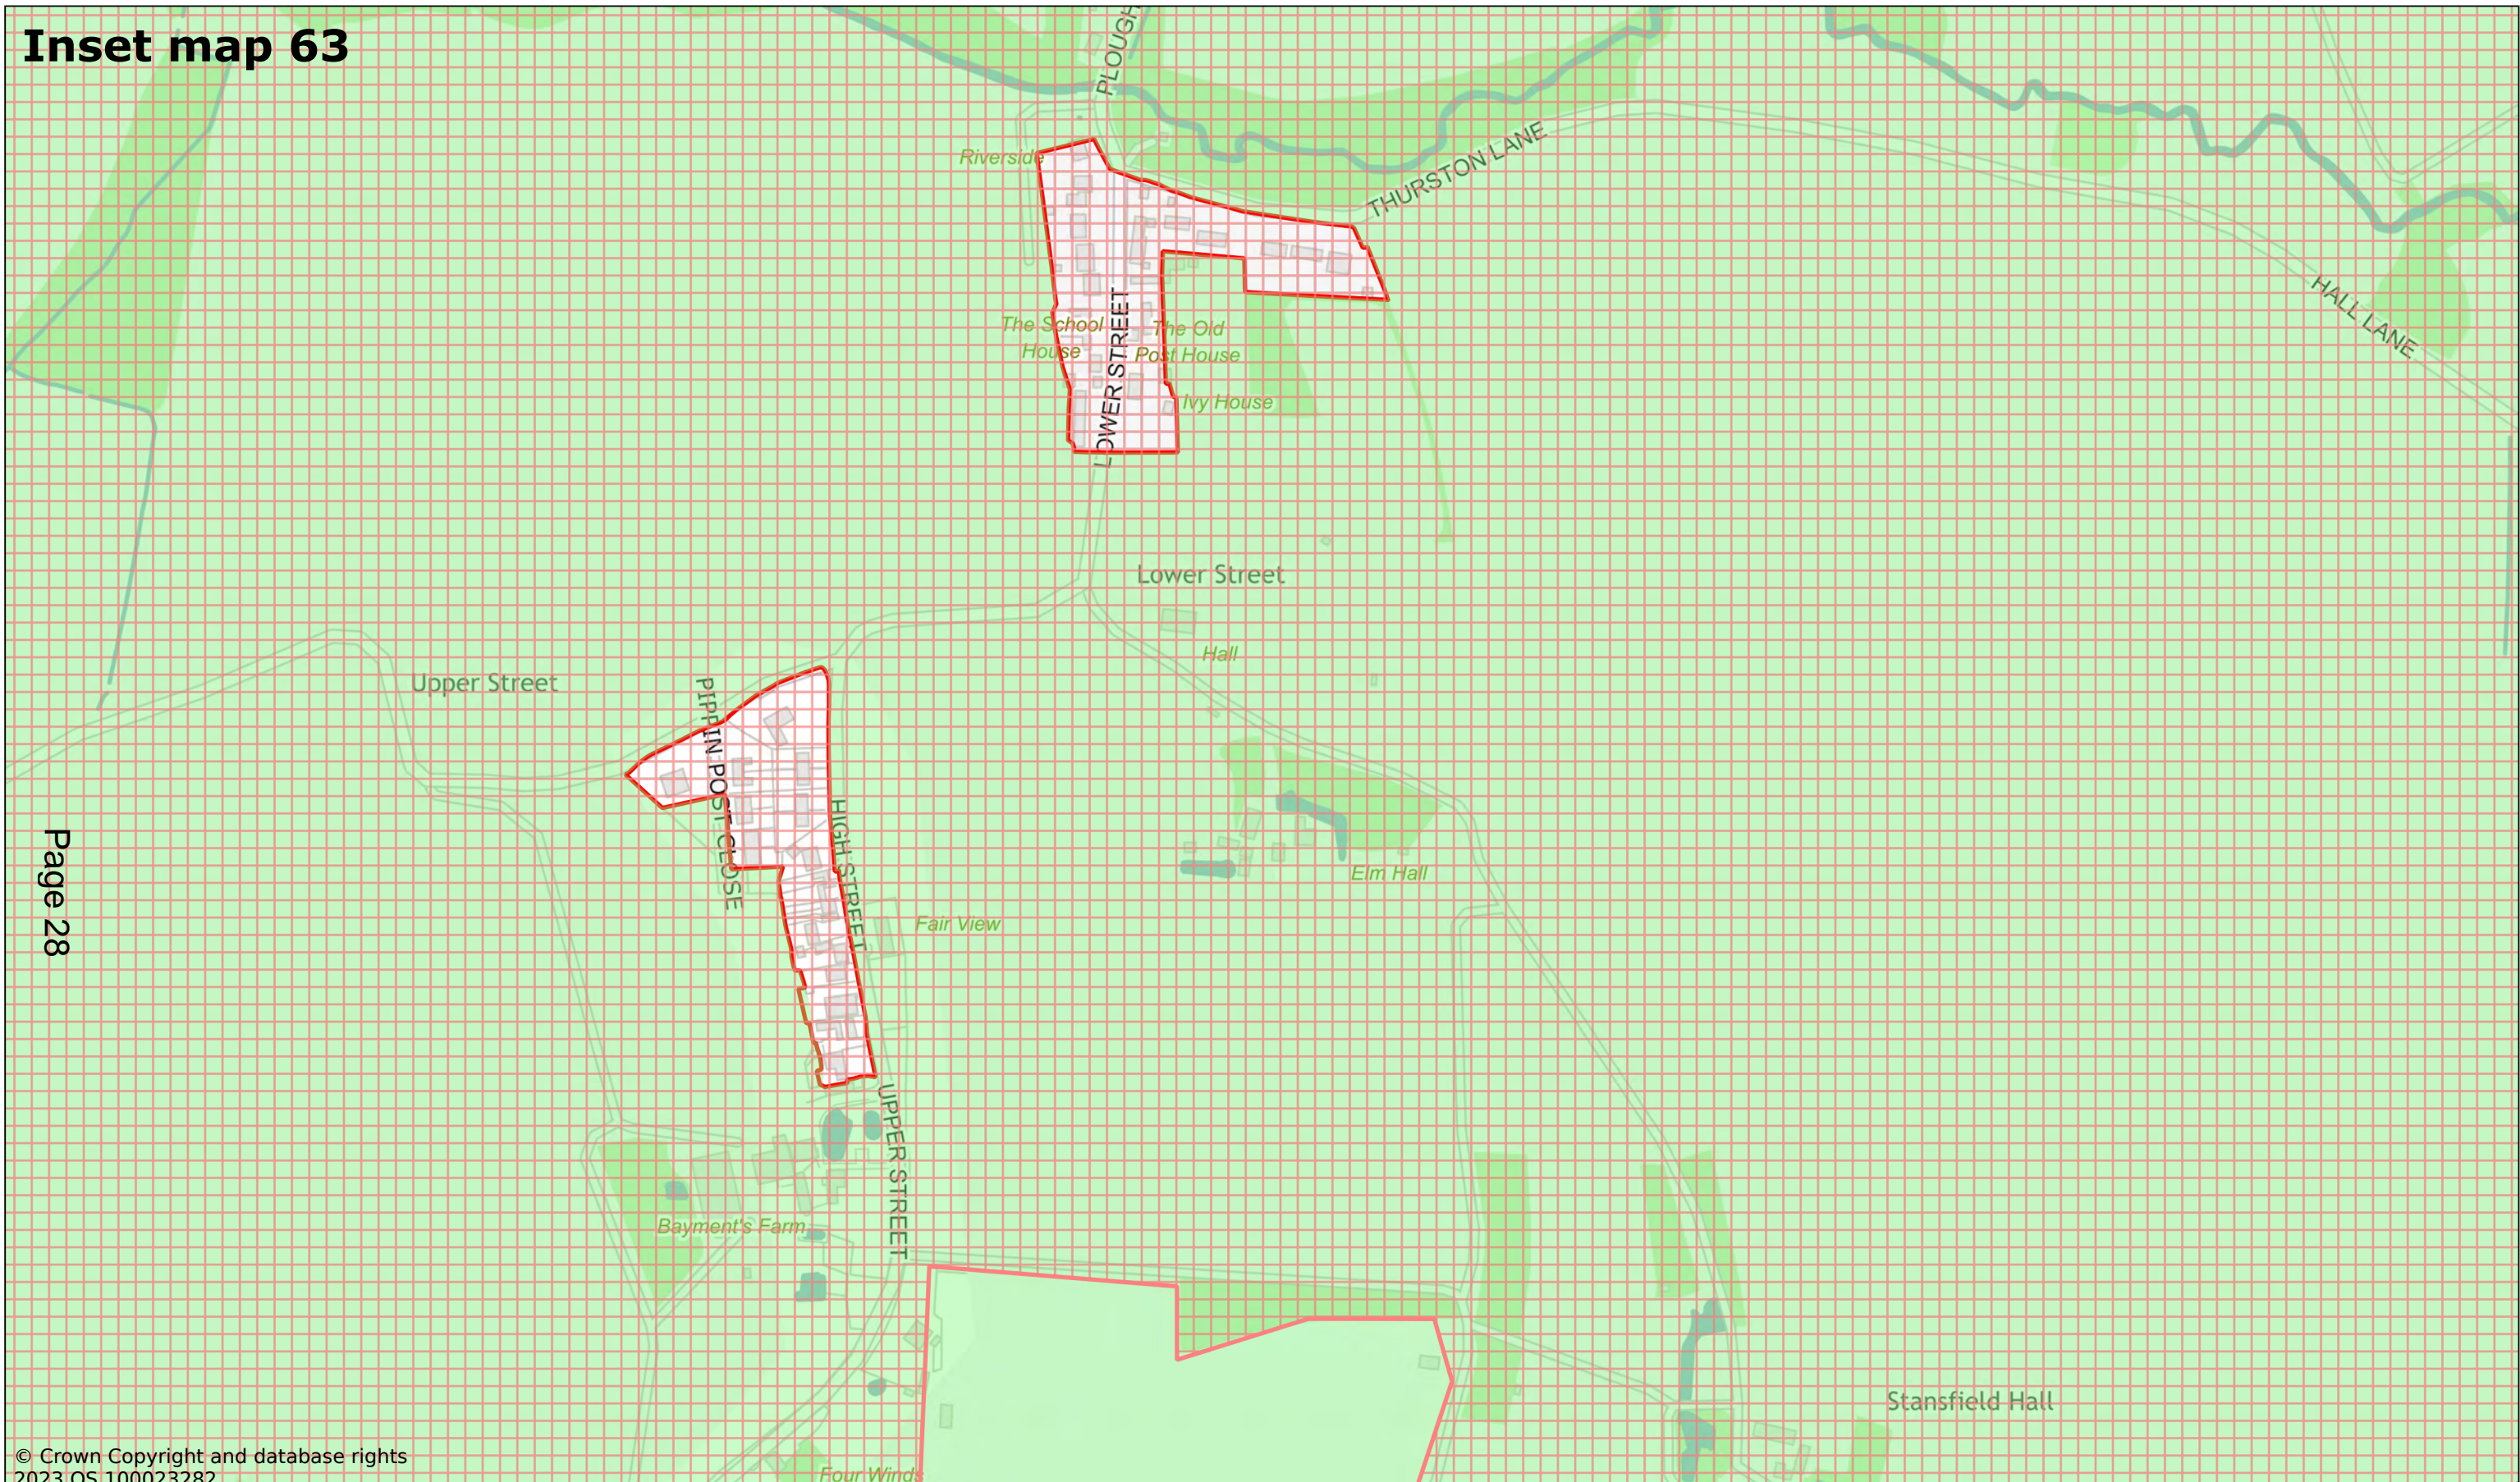

Inset map 63

Page 28

© Crown Copyright and database rights 2023 OS 100023282.

Stansfield

Scale: 1:4000

Printed on 2023-11-23 11:23:51

by kcooper@SEBC_DOMAIN

© Crown Copyright and database rights 2023 OS 100023282.

West Suffolk House
Western Way
Bury St Edmunds
IP33 3YU
01284 763233
www.westsuffolk.gov.uk