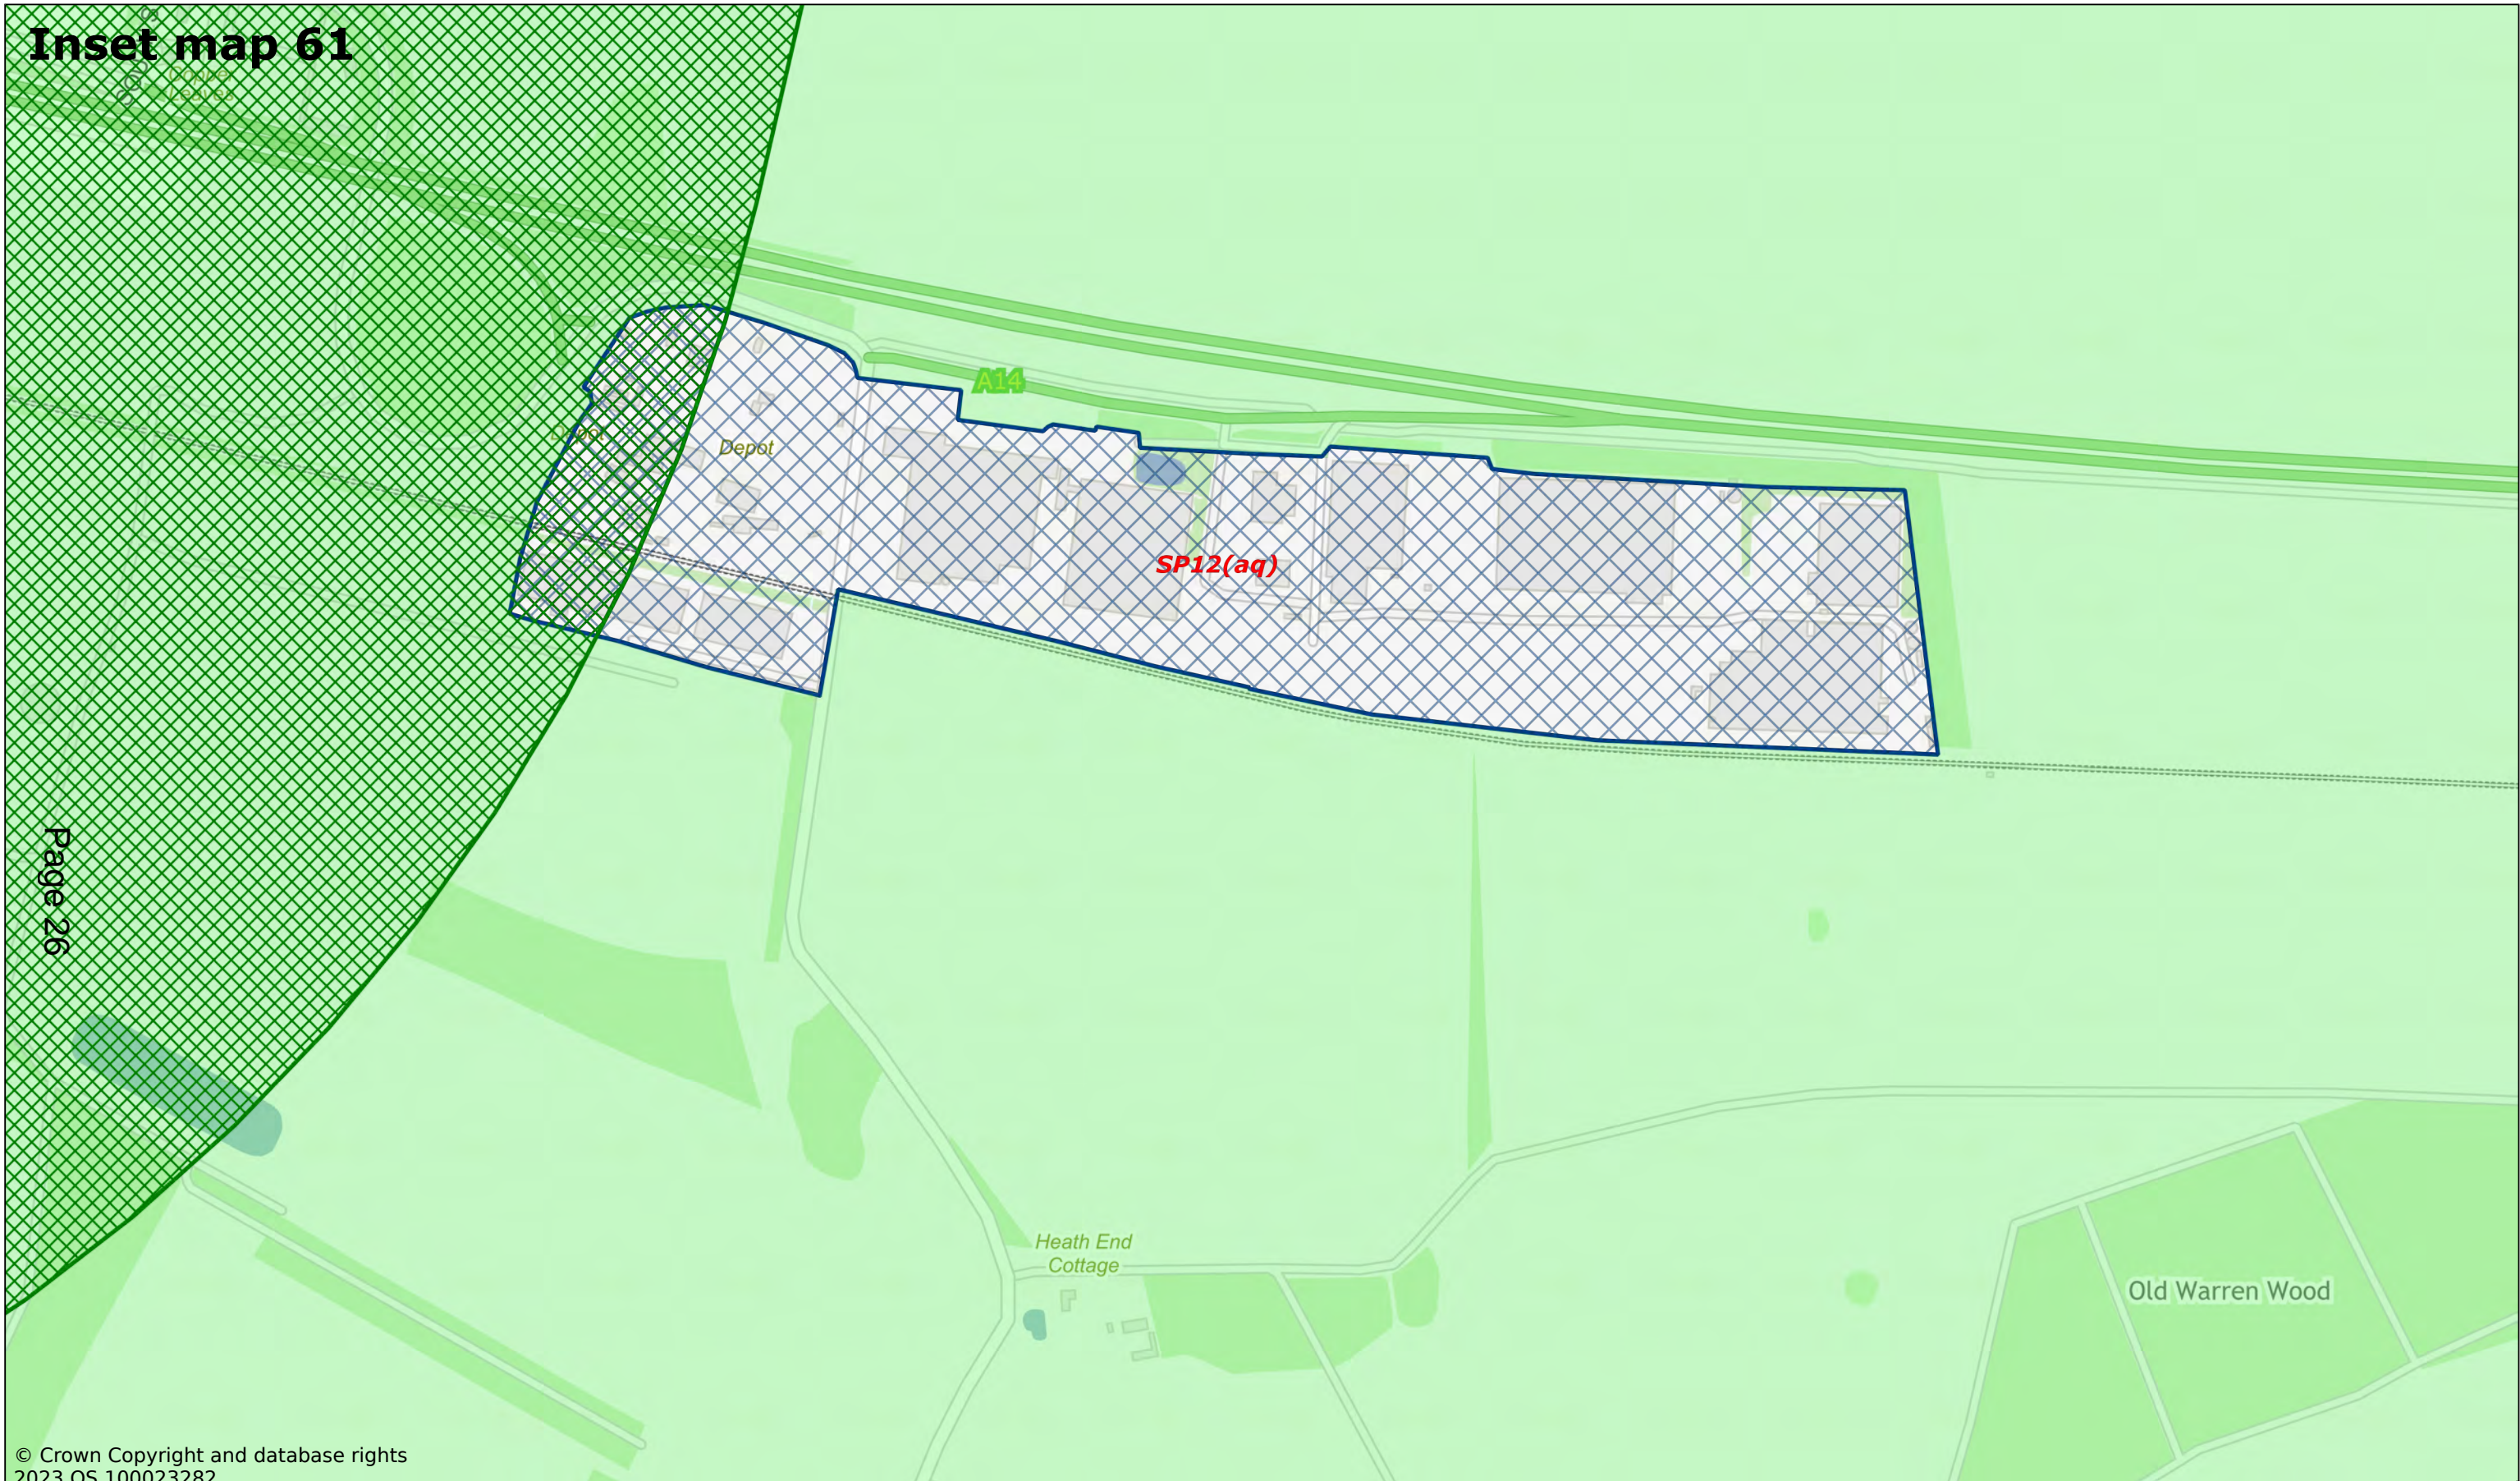

Inset map 61

Page 26

© Crown Copyright and database rights
2023 OS 100023282

Saxham

Scale: 1:5000

Printed on 2023-11-24 11:03:01

by kcooper@SEBC_DOMAIN

© Crown Copyright and database rights 2023 OS 100023282.

West Suffolk House
Western Way
Bury St Edmunds
IP33 3YU
01284 763233
www.westsuffolk.gov.uk