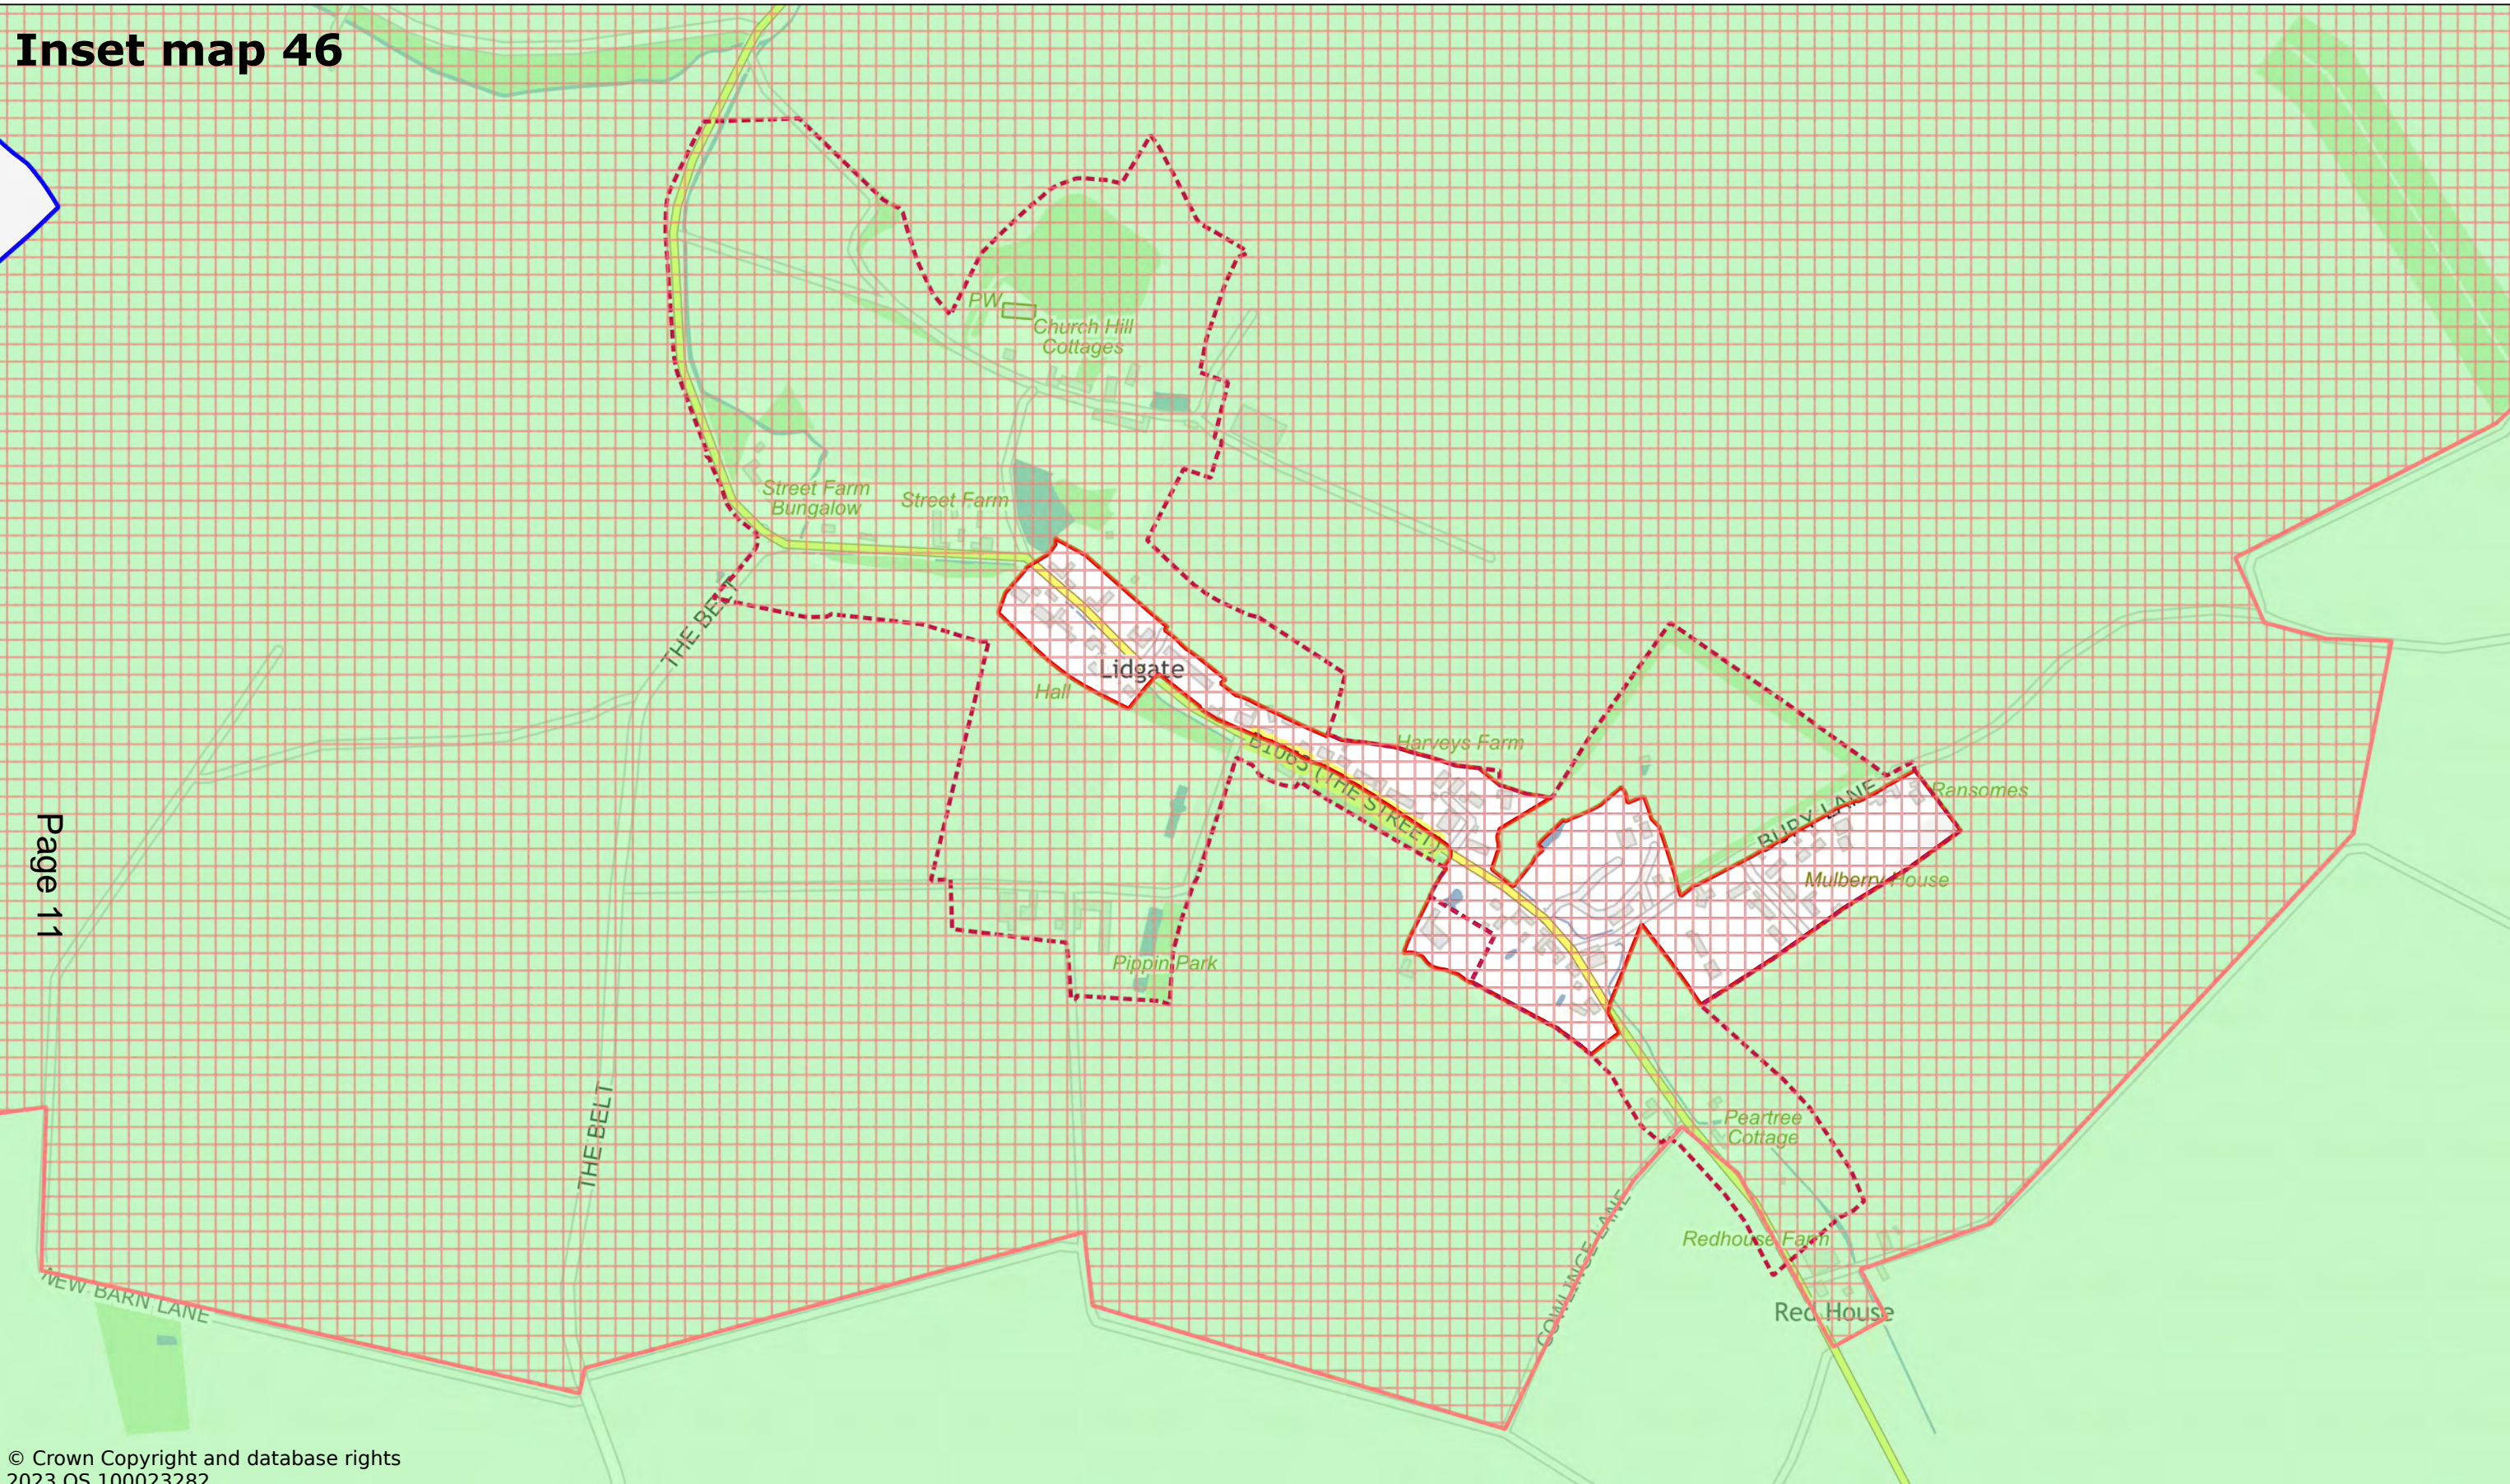

Inset map 46

Page 11

© Crown Copyright and database rights 2023 OS 100023282.

Lidgate

Scale: 1:6000

Printed on 2023-11-23 10:02:45

by kcooper@SEBC_DOMAIN

© Crown Copyright and database rights 2023 OS 100023282.

West Suffolk House
Western Way
Bury St Edmunds
IP33 3YU
01284 763233
www.westsuffolk.gov.uk