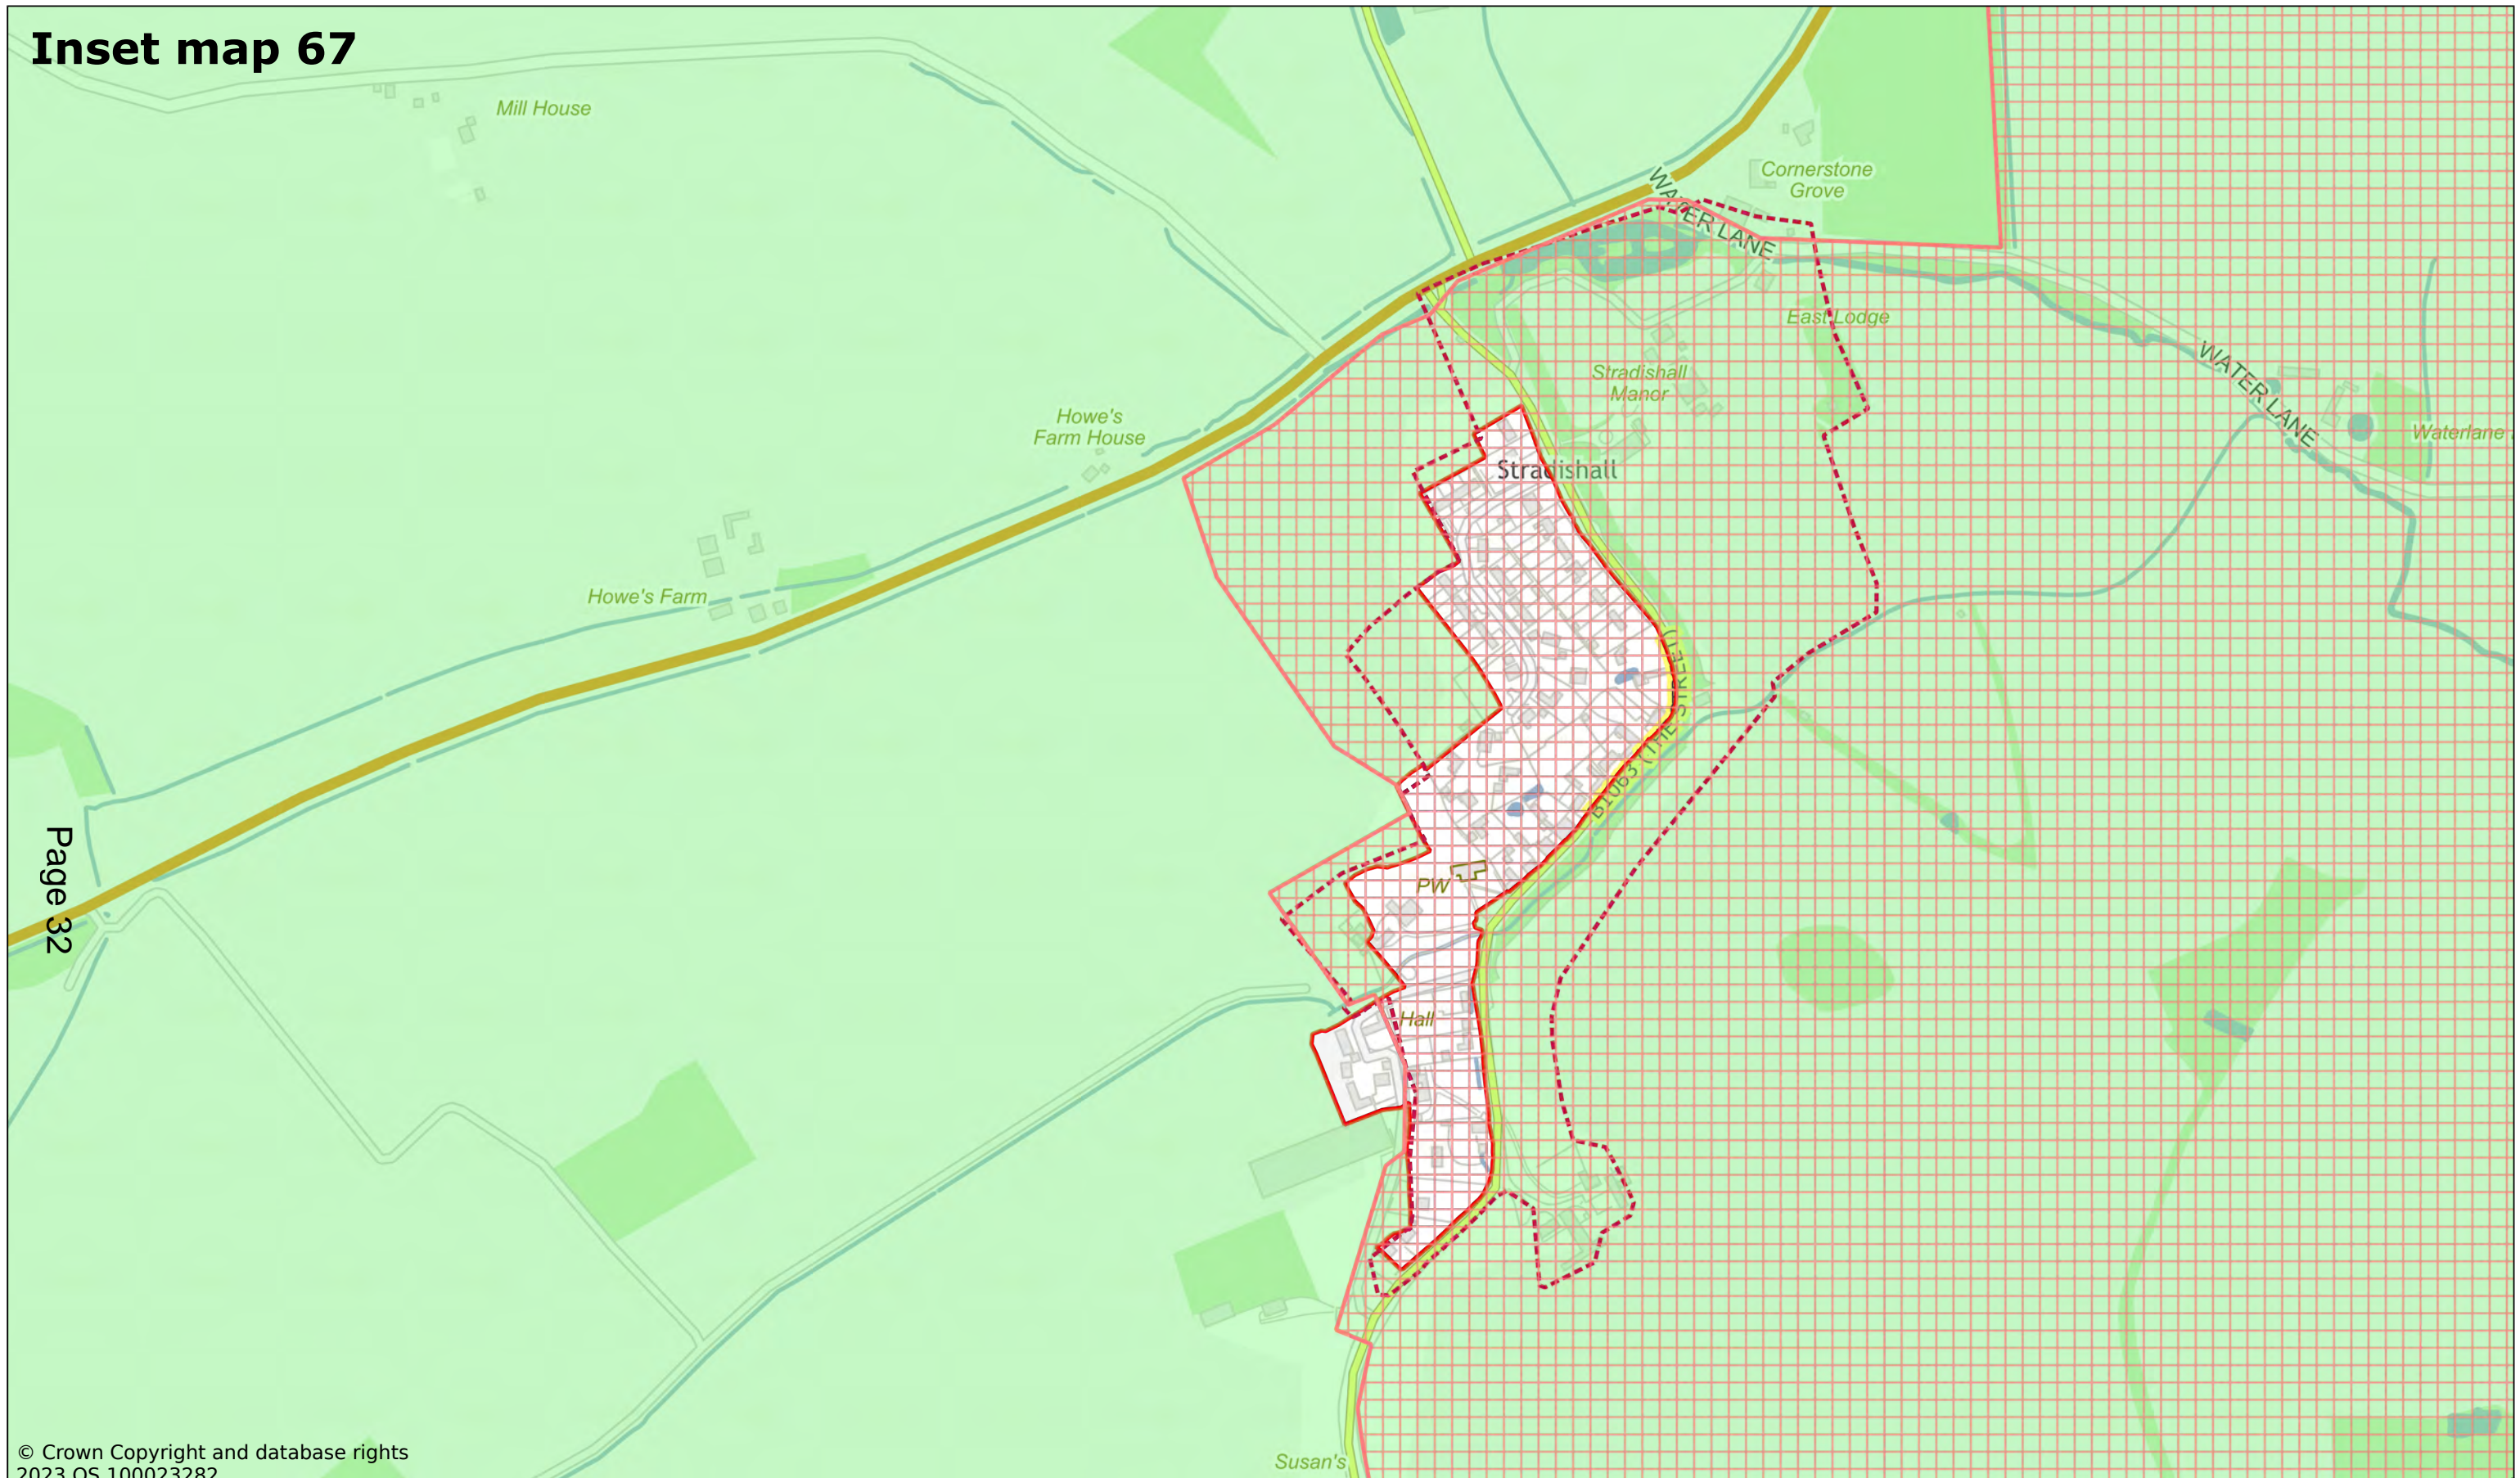

Inset map 67

Page 32

© Crown Copyright and database rights
2023 OS 100023282

Stradishall

Scale: 1:5000

Printed on 2023-12-06 11:42:38

by dbugg@SEBC_DOMAIN

© Crown Copyright and database rights 2023 OS 100023282.

West Suffolk House
Western Way
Bury St Edmunds
IP33 3YU
01284 763233
www.westsuffolk.gov.uk