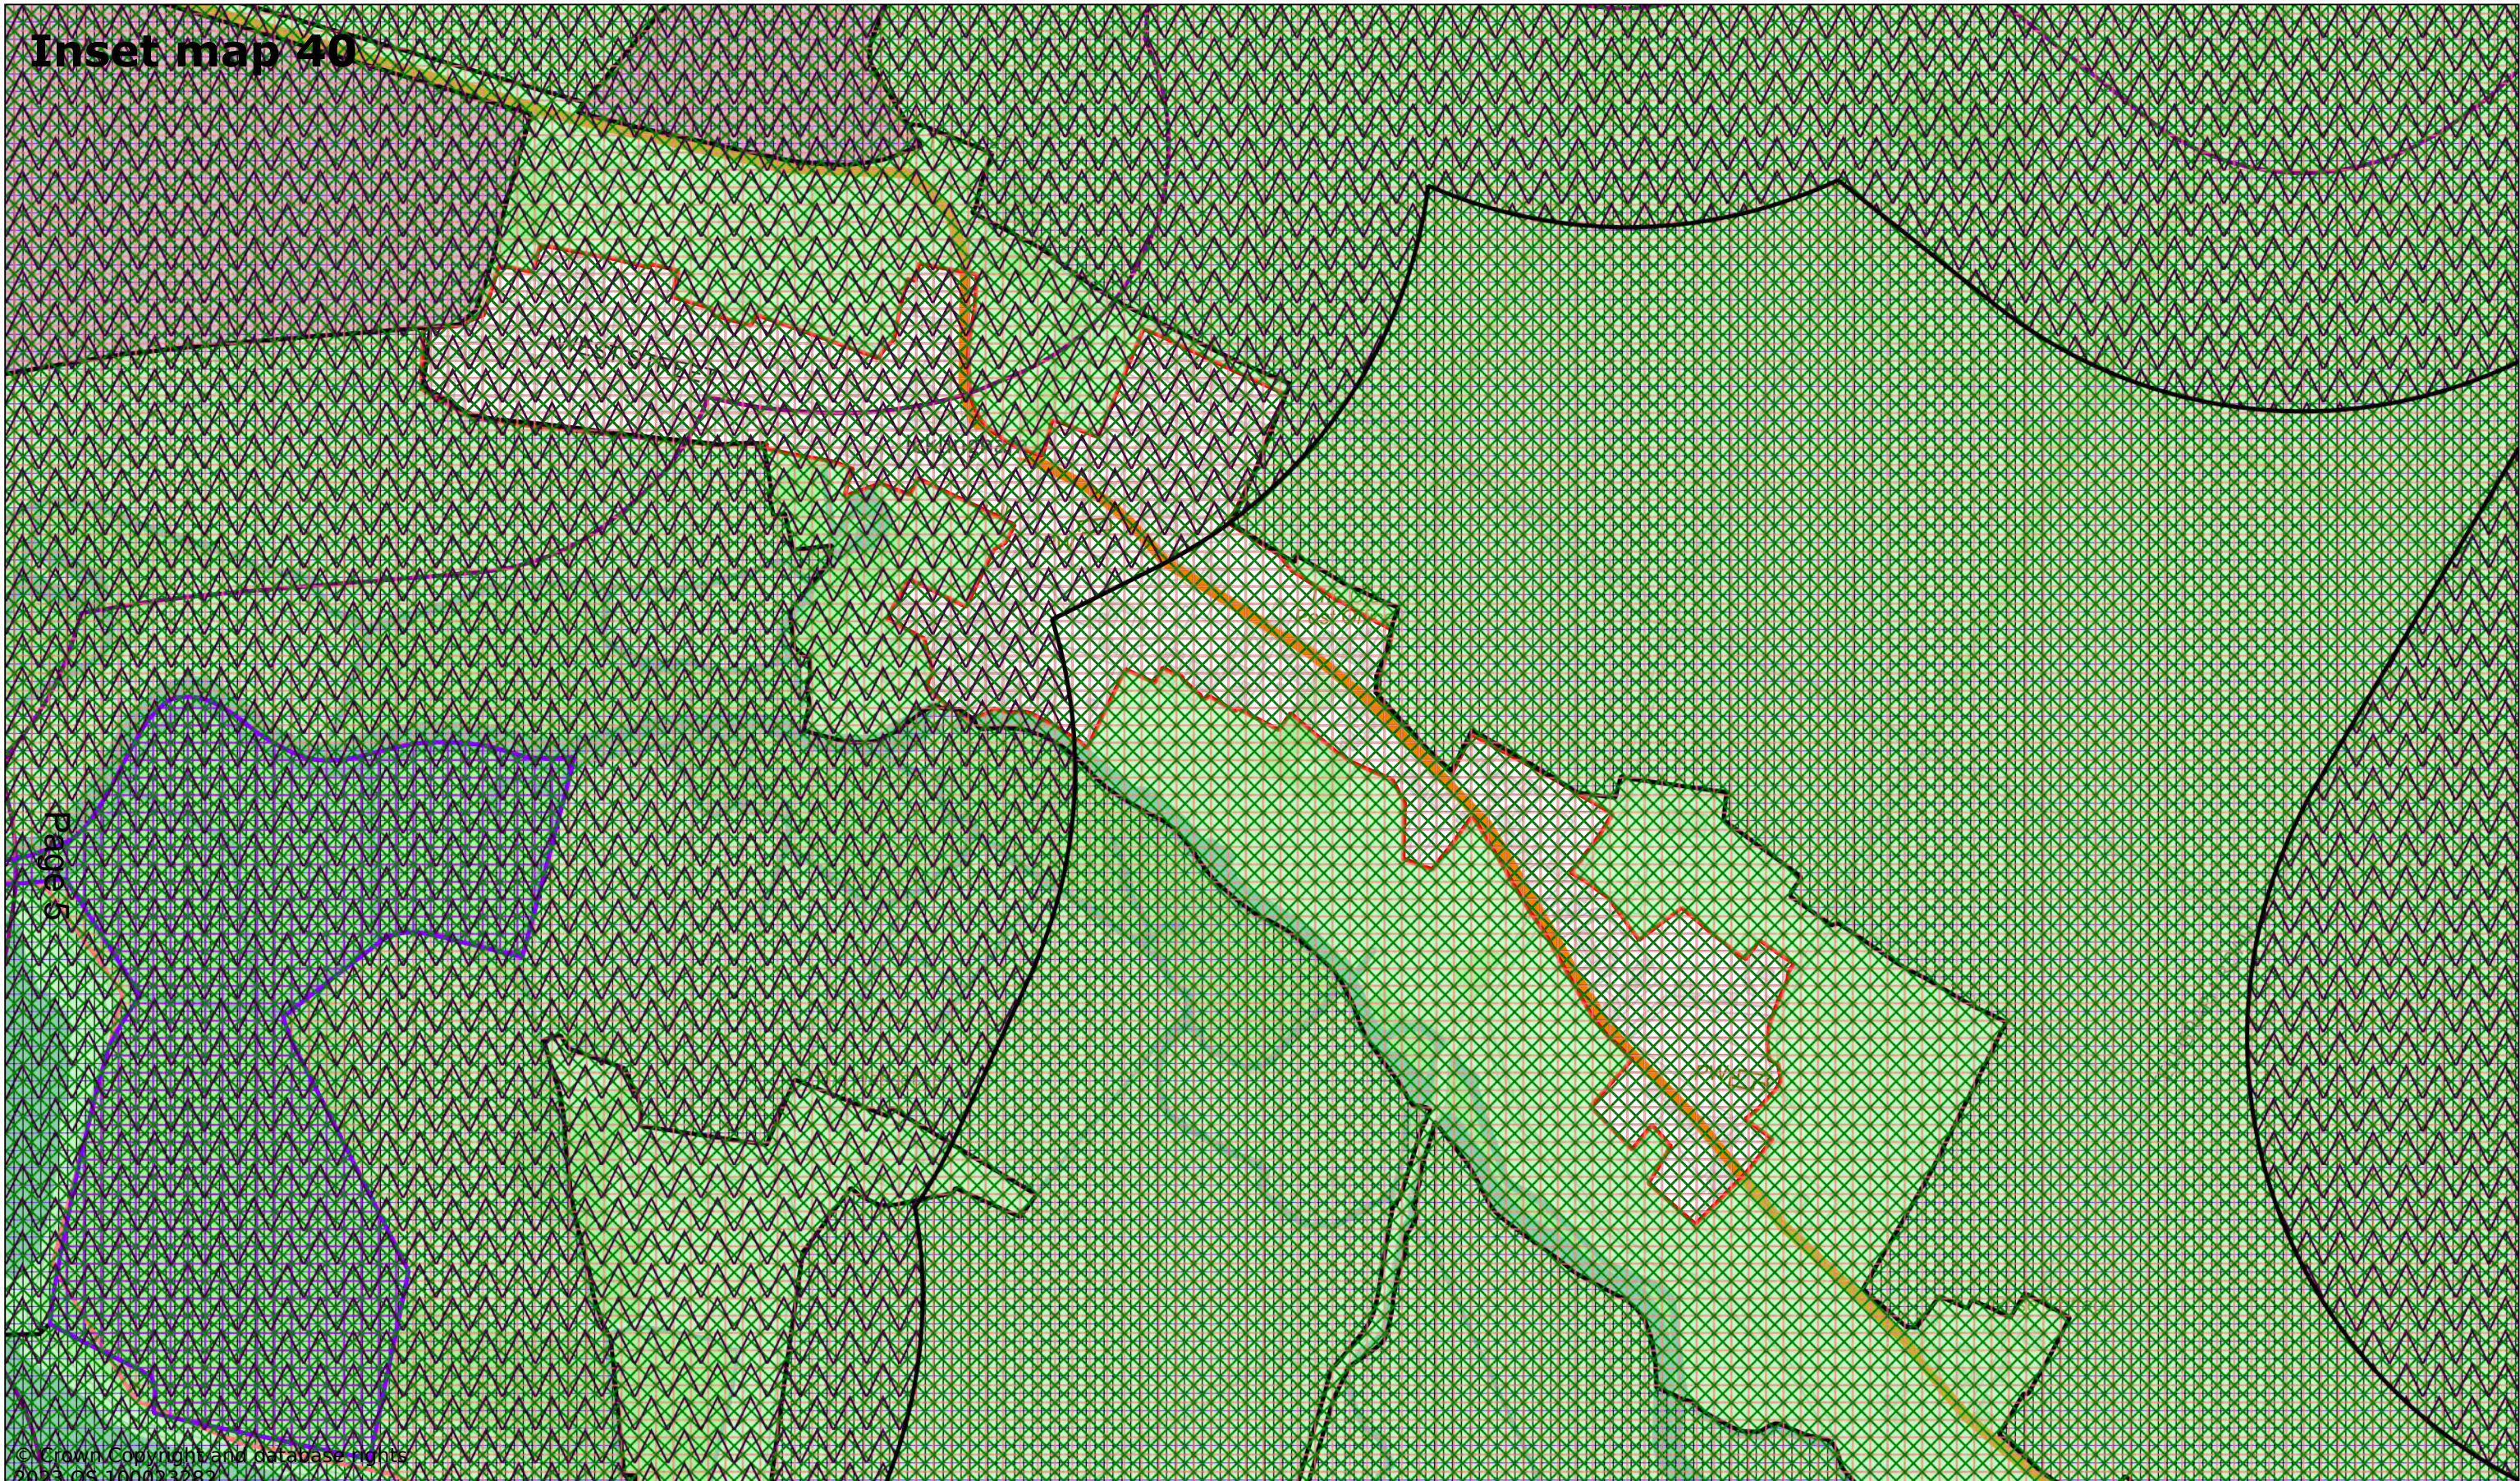

Inset map 40

Page 5

© Crown Copyright and database rights 2023 OS 100023282

Icklingham

Scale: 1:5000

Printed on 2023-11-24 10:37:50

by kcooper@SEBC_DOMAIN

© Crown Copyright and database rights 2023 OS 100023282.

West Suffolk House
Western Way
Bury St Edmunds
IP33 3YU
01284 763233
www.westsuffolk.gov.uk